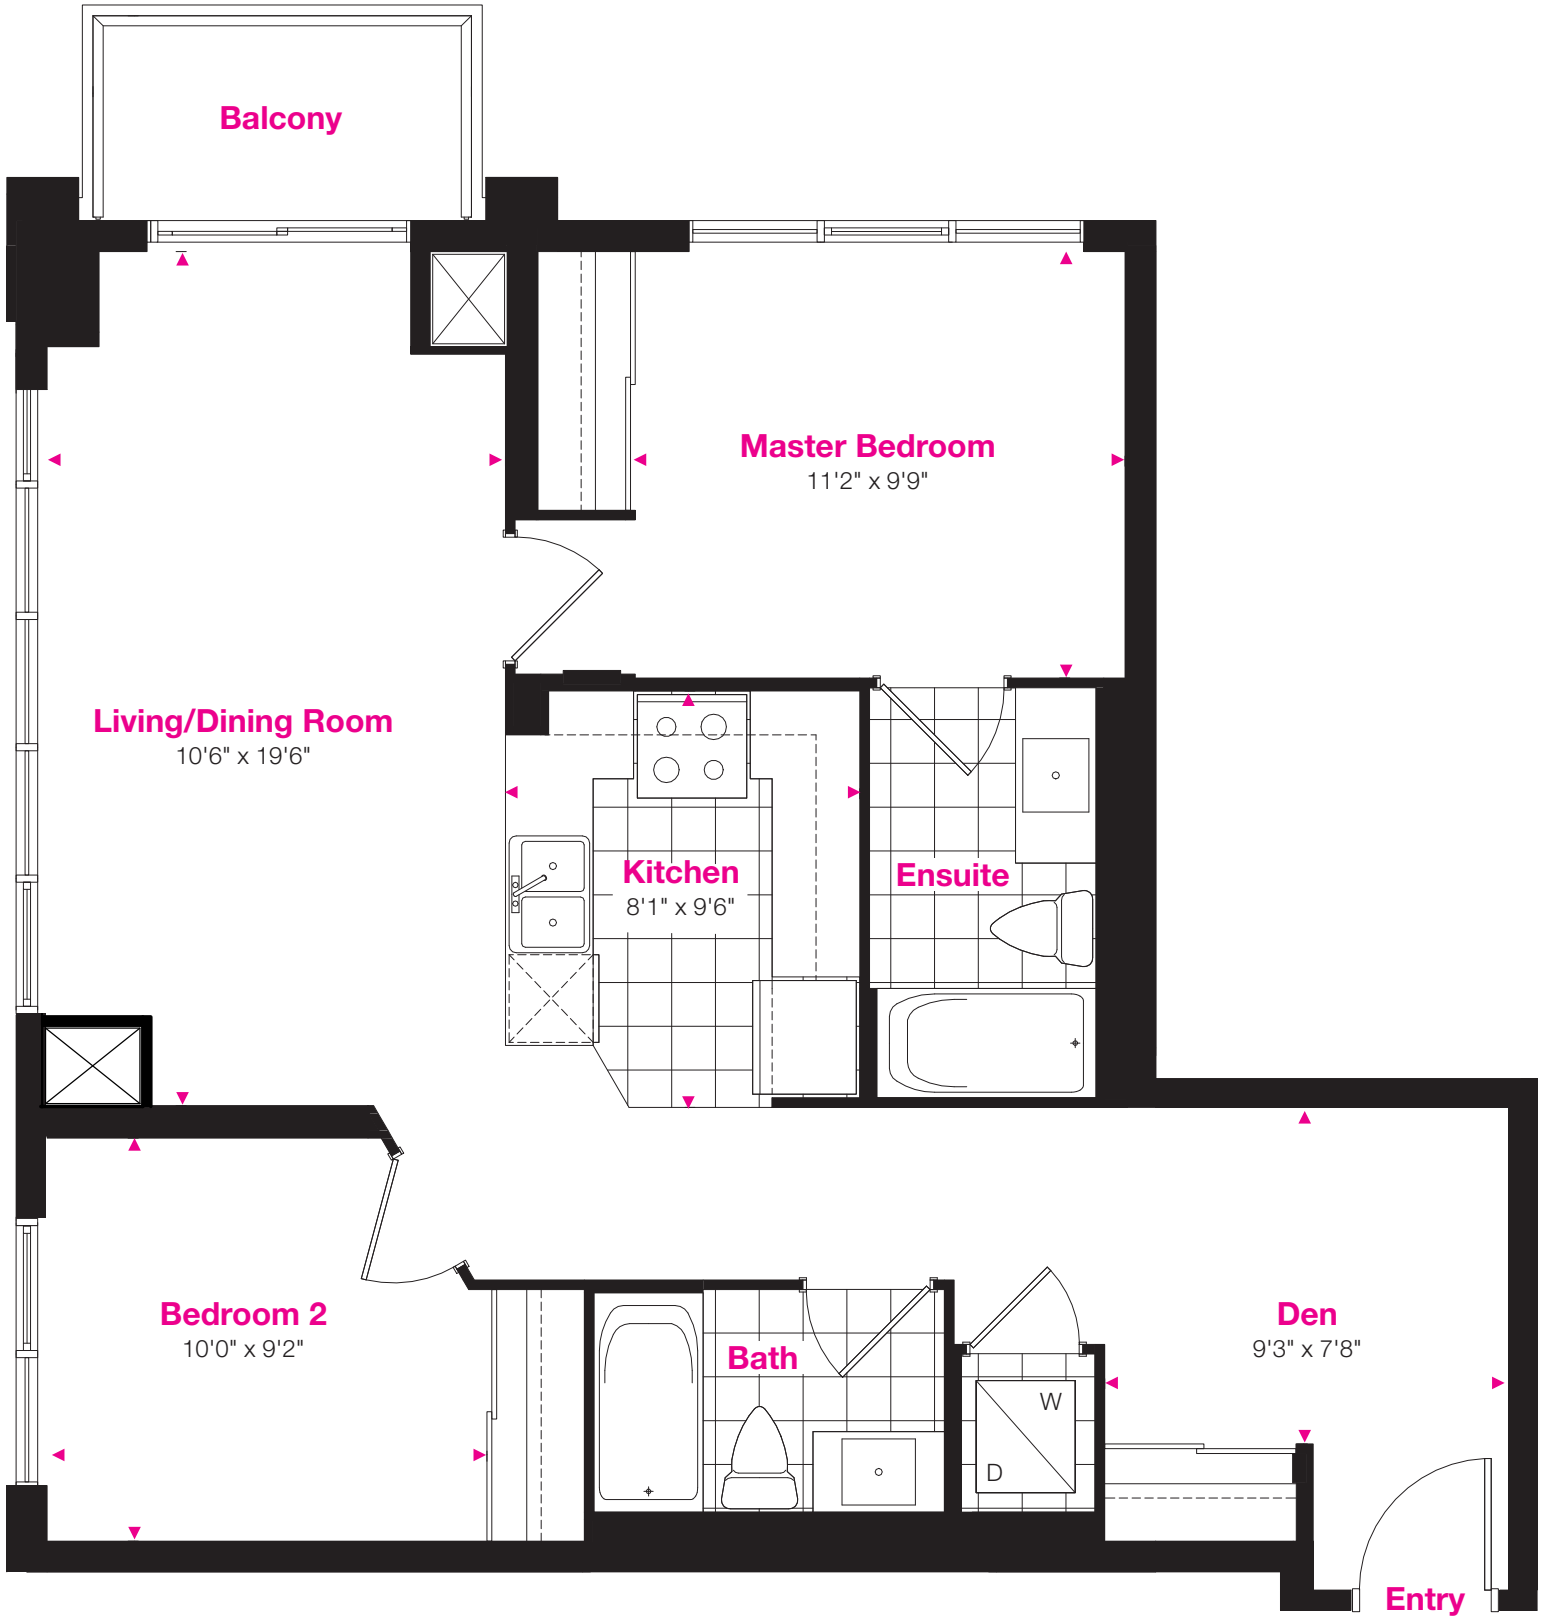

amber

Residence 17

2 Bedroom + Den

Suite Area: 882 sq.ft.

Balcony Area: 36 sq.ft.

Total Area: 918 sq.ft.

All areas and stated room dimensions are approximate. Sizes and specifications are subject to change without notice. Actual living area and balcony/terraces may vary from floor stated areas. E.&O.E.

Floors 5-20

N