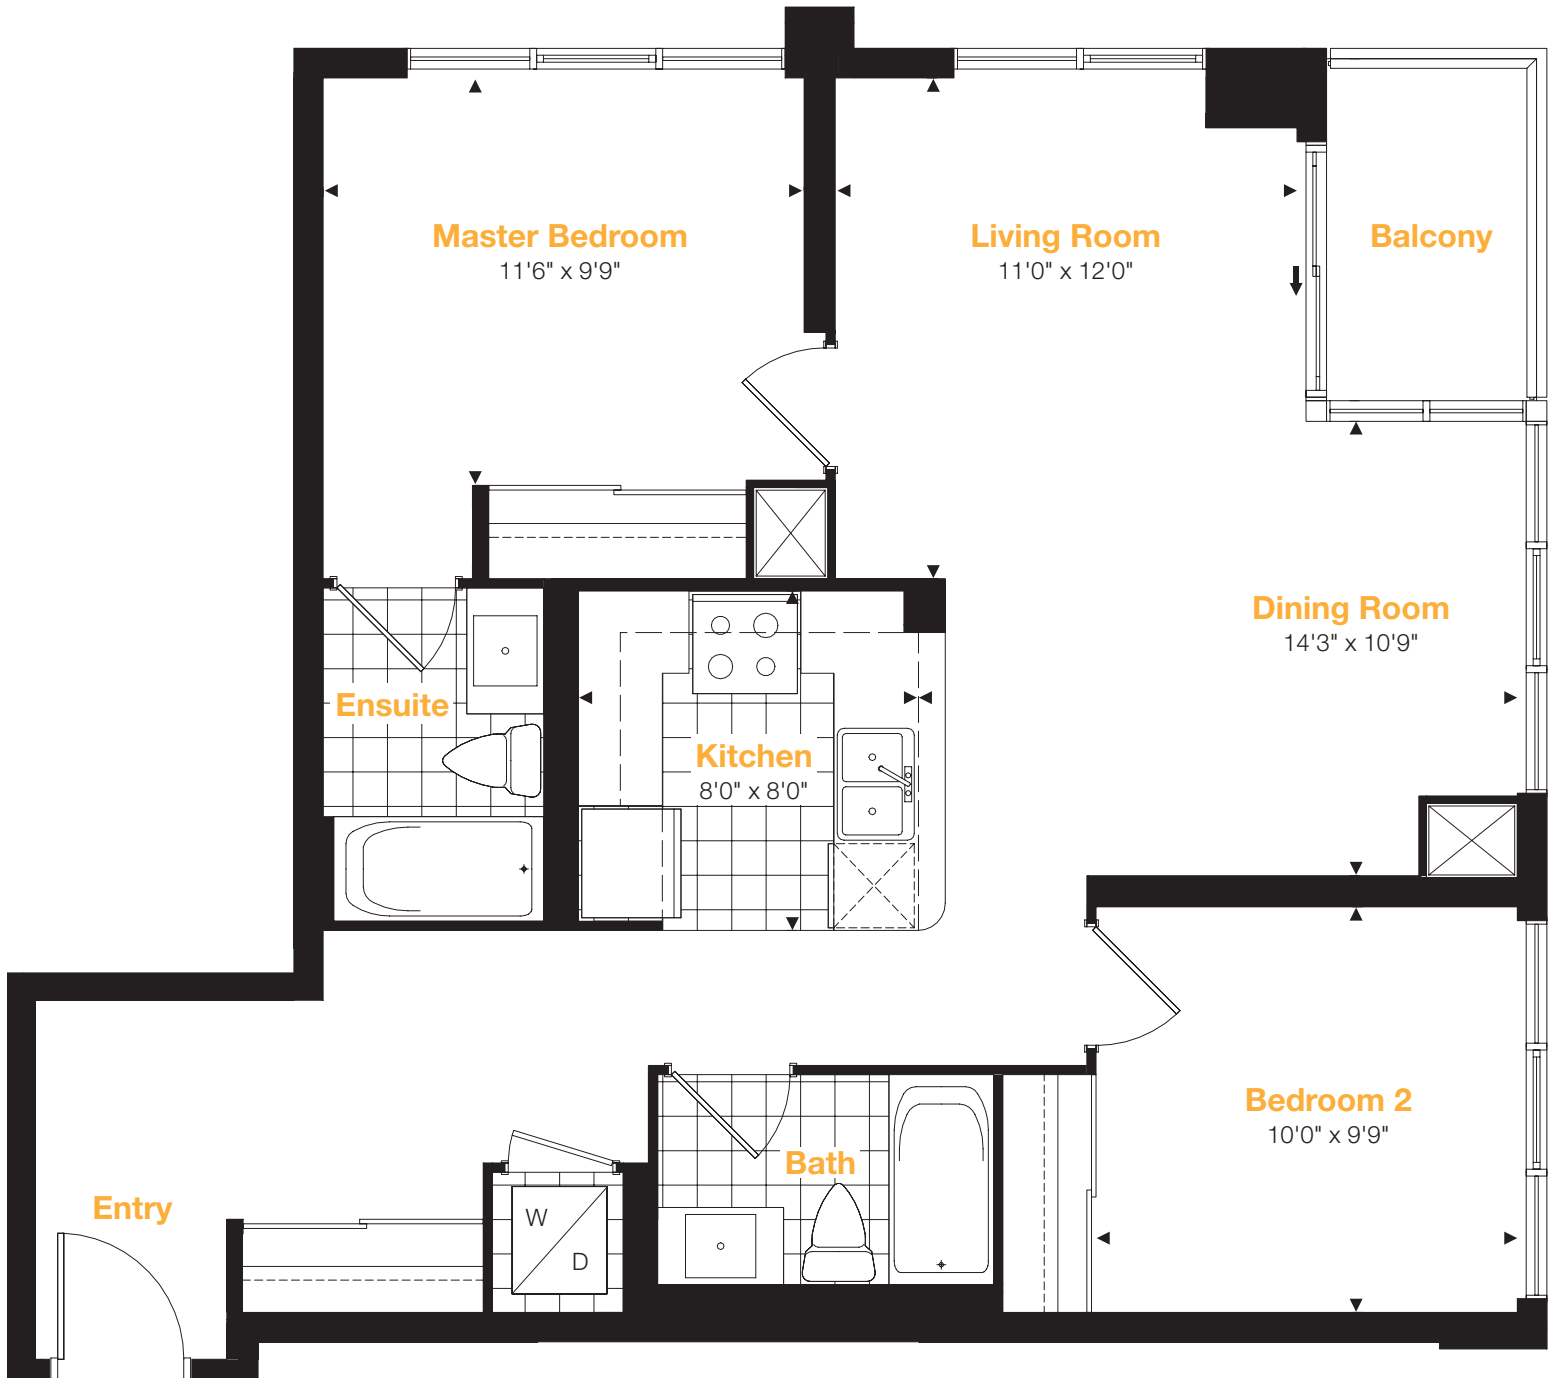

## Residence 04

### 2 Bedroom

Suite Area: 919 sq.ft.

Balcony Area: 36 sq.ft.

Total Area: 955 sq.ft.

All areas and stated room dimensions are approximate. Sizes and specifications are subject to change without notice. Actual living area and balcony/terraces may vary from floor stated areas. E.&O.E.

Floors 5-23