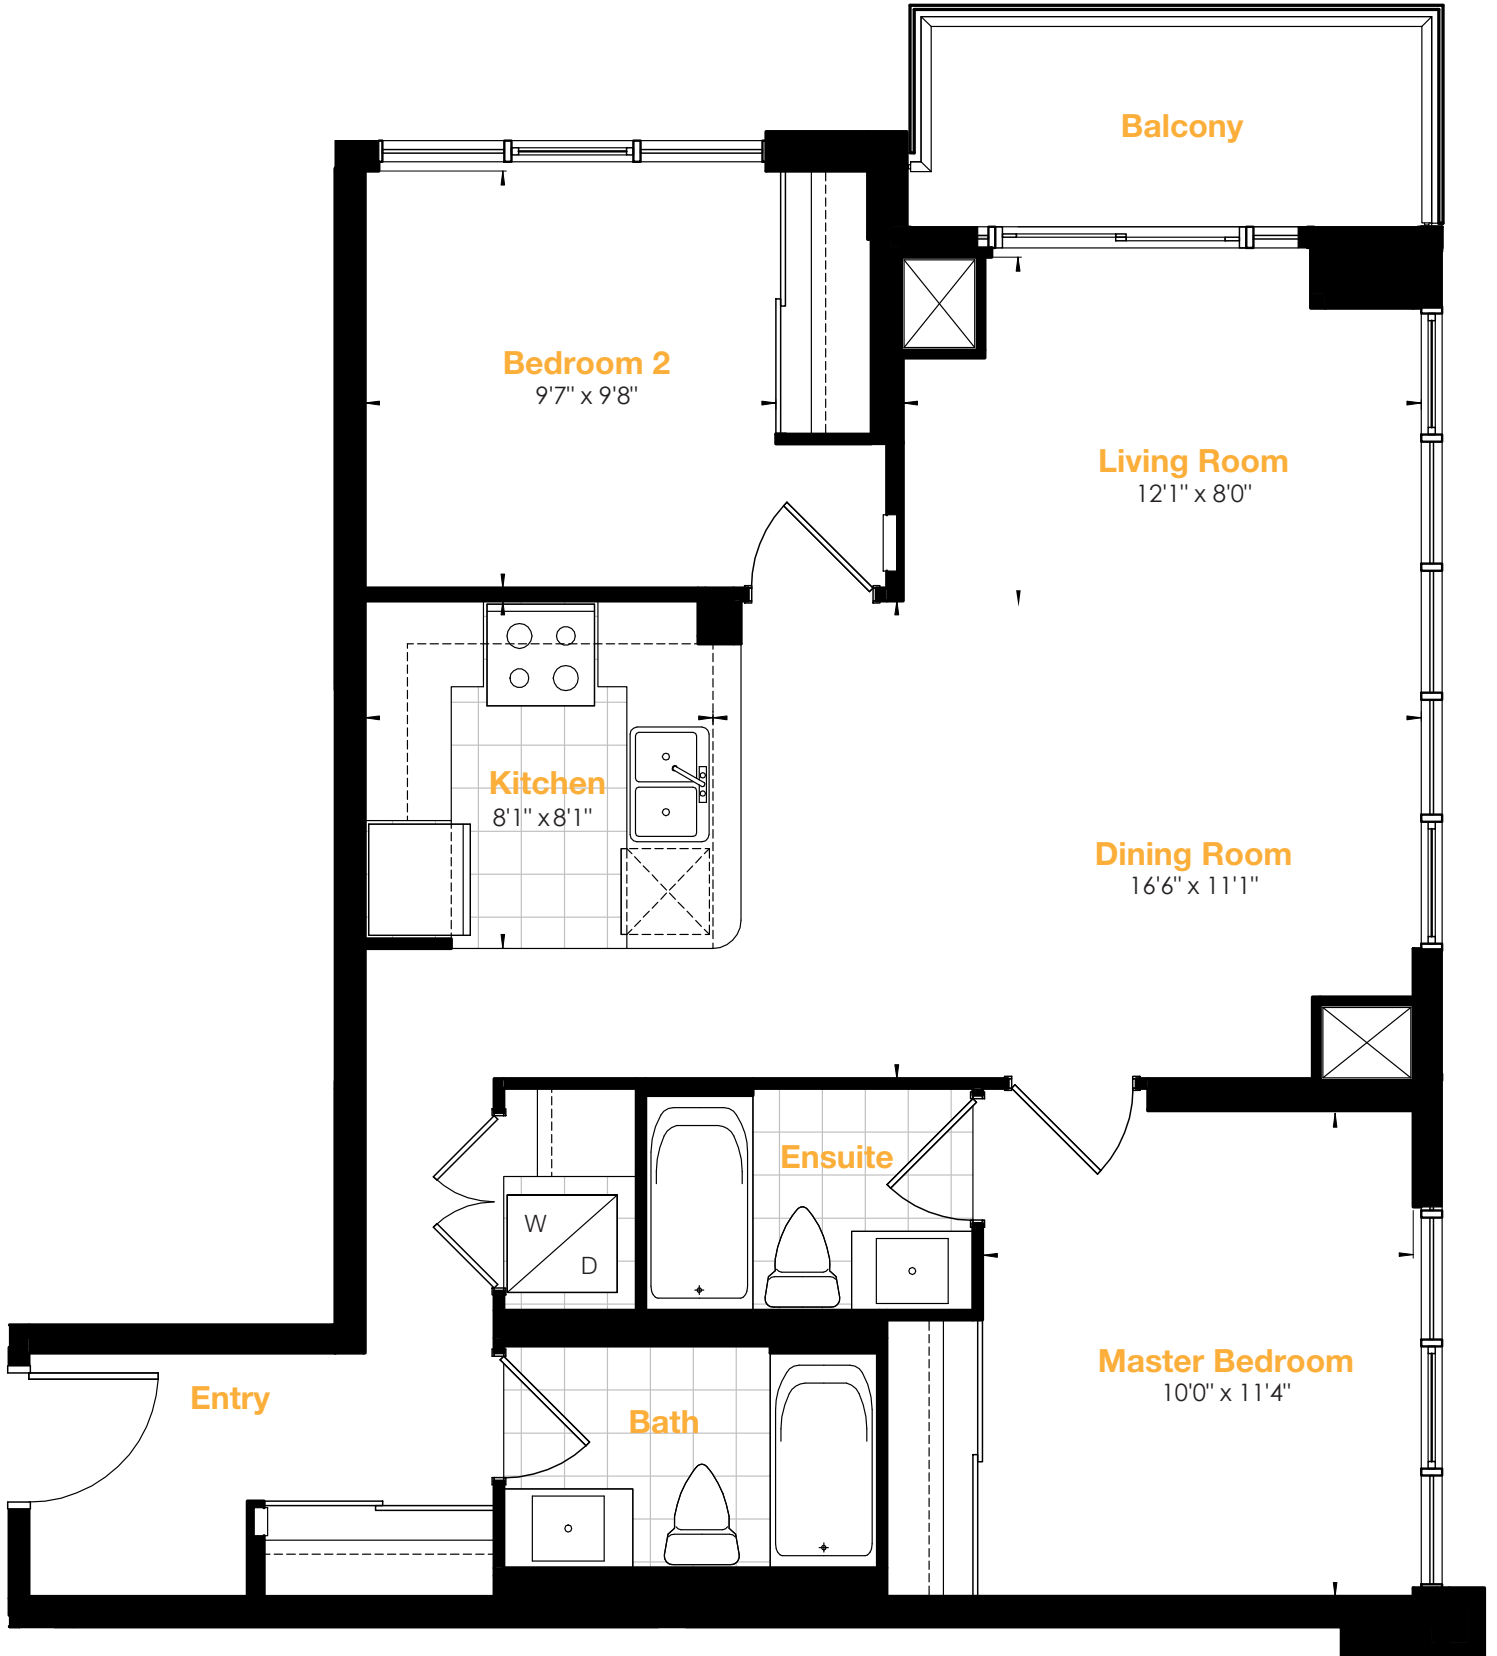

## Residence 02

### 2 Bedroom

Suite Area: 898 sq.ft.

Balcony Area: 54 sq.ft.

Total Area: 952 sq.ft.

All areas and stated room dimensions are approximate. Sizes and specifications are subject to change without notice. Actual living area and balcony/terraces may vary from floor stated areas. E.&O.E.

Floors 5-23