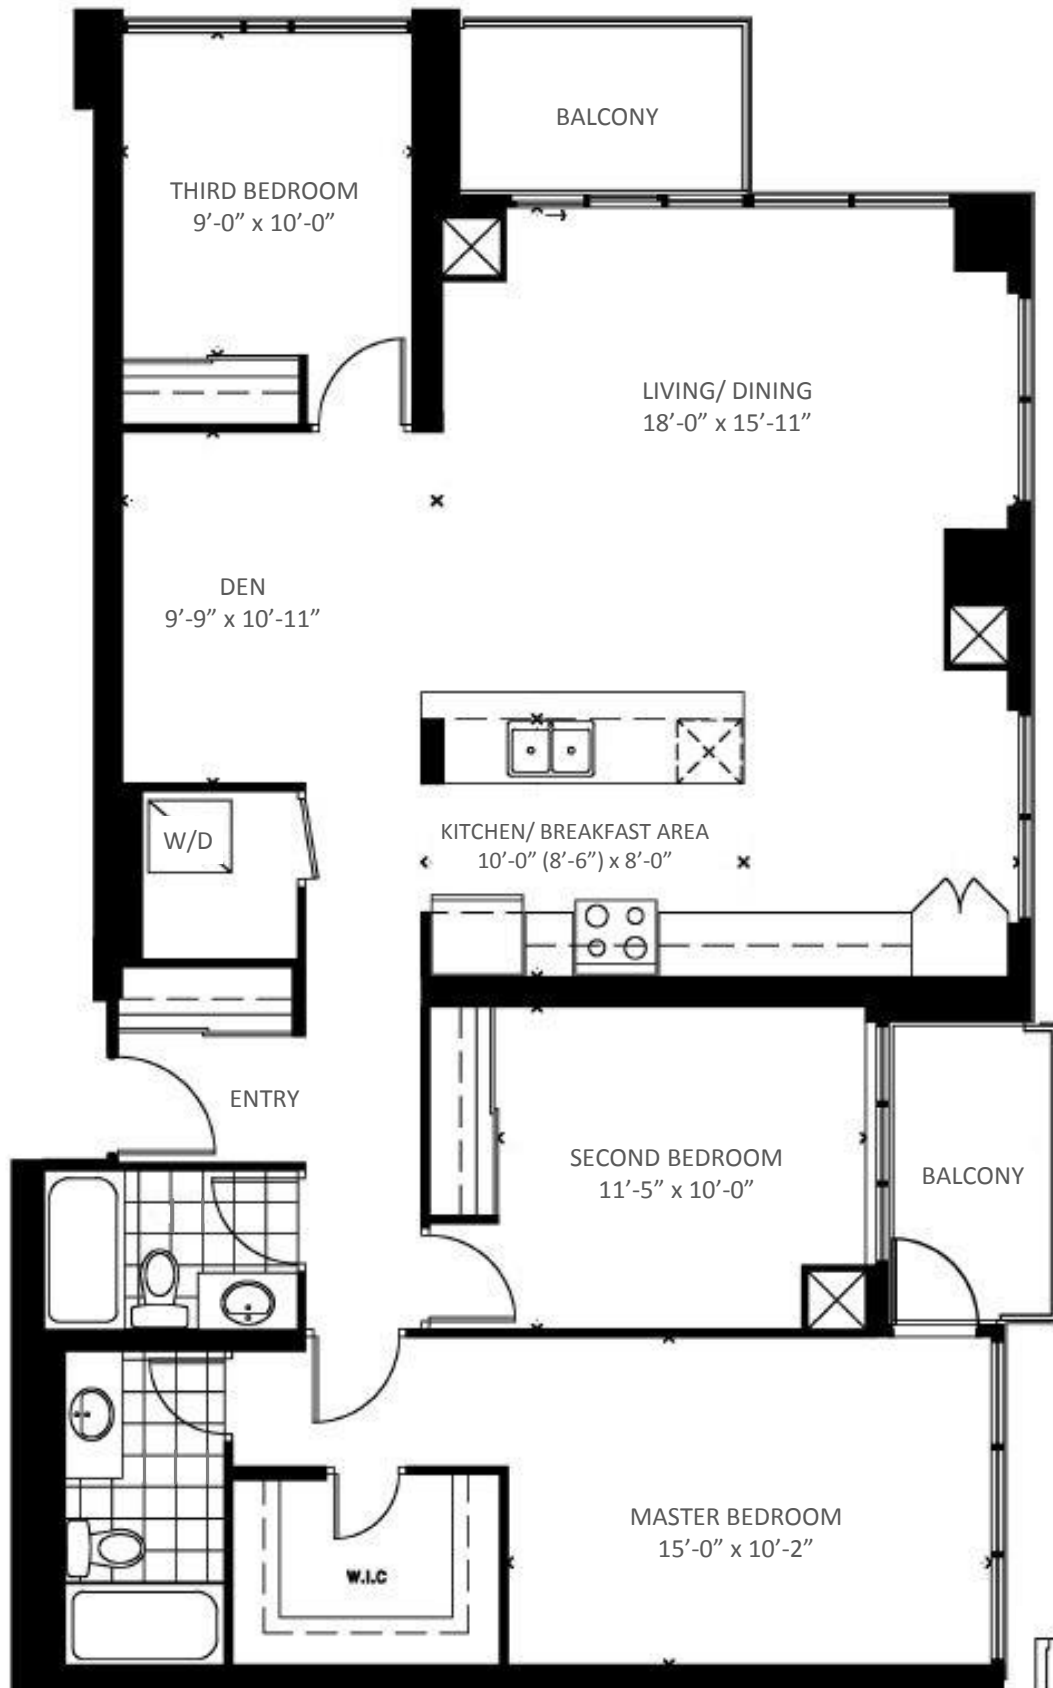

Crystal

TOWER 1
75 EGLINTON AVE. WEST

PENTHOUSE 04

3 BEDROOM + DEN

Suite Area: 1,380 Sq. Ft.

Balcony Area: 93 Sq. Ft.

Total Area: 1,473 Sq. Ft.

Floors 26 - 28

EGLINTON AVE. WEST

Crystal

TOWER 2
55 EGLINTON AVE. WEST

PENTHOUSE 01

3 BEDROOMS + DEN

Suite Area: 1,380 Sq.Ft.
Balcony Area: 92 Sq.ft.

Total Area: 1,472 Sq. Ft.

Floors 22 - 24

EGLINTON AVE. WEST

Crystal

TOWER 2
55 EGLINTON AVE. WEST

PENTHOUSE 04

3 BEDROOMS + DEN

Suite Area: 1,496 Sq.Ft.
Balcony Area: 108 Sq.ft.

Total Area: **1,604 Sq. Ft.**

Floors 22 - 24

EGLINTON AVE. WEST

Crystal

TOWER 2
55 EGLINTON AVE. WEST

PENTHOUSE 02

3 BEDROOMS + DEN

Suite Area: 1,764 Sq.Ft.
Balcony Area: 236 Sq.ft.

Total Area: 2,000 Sq. Ft.

Floors 22 - 24