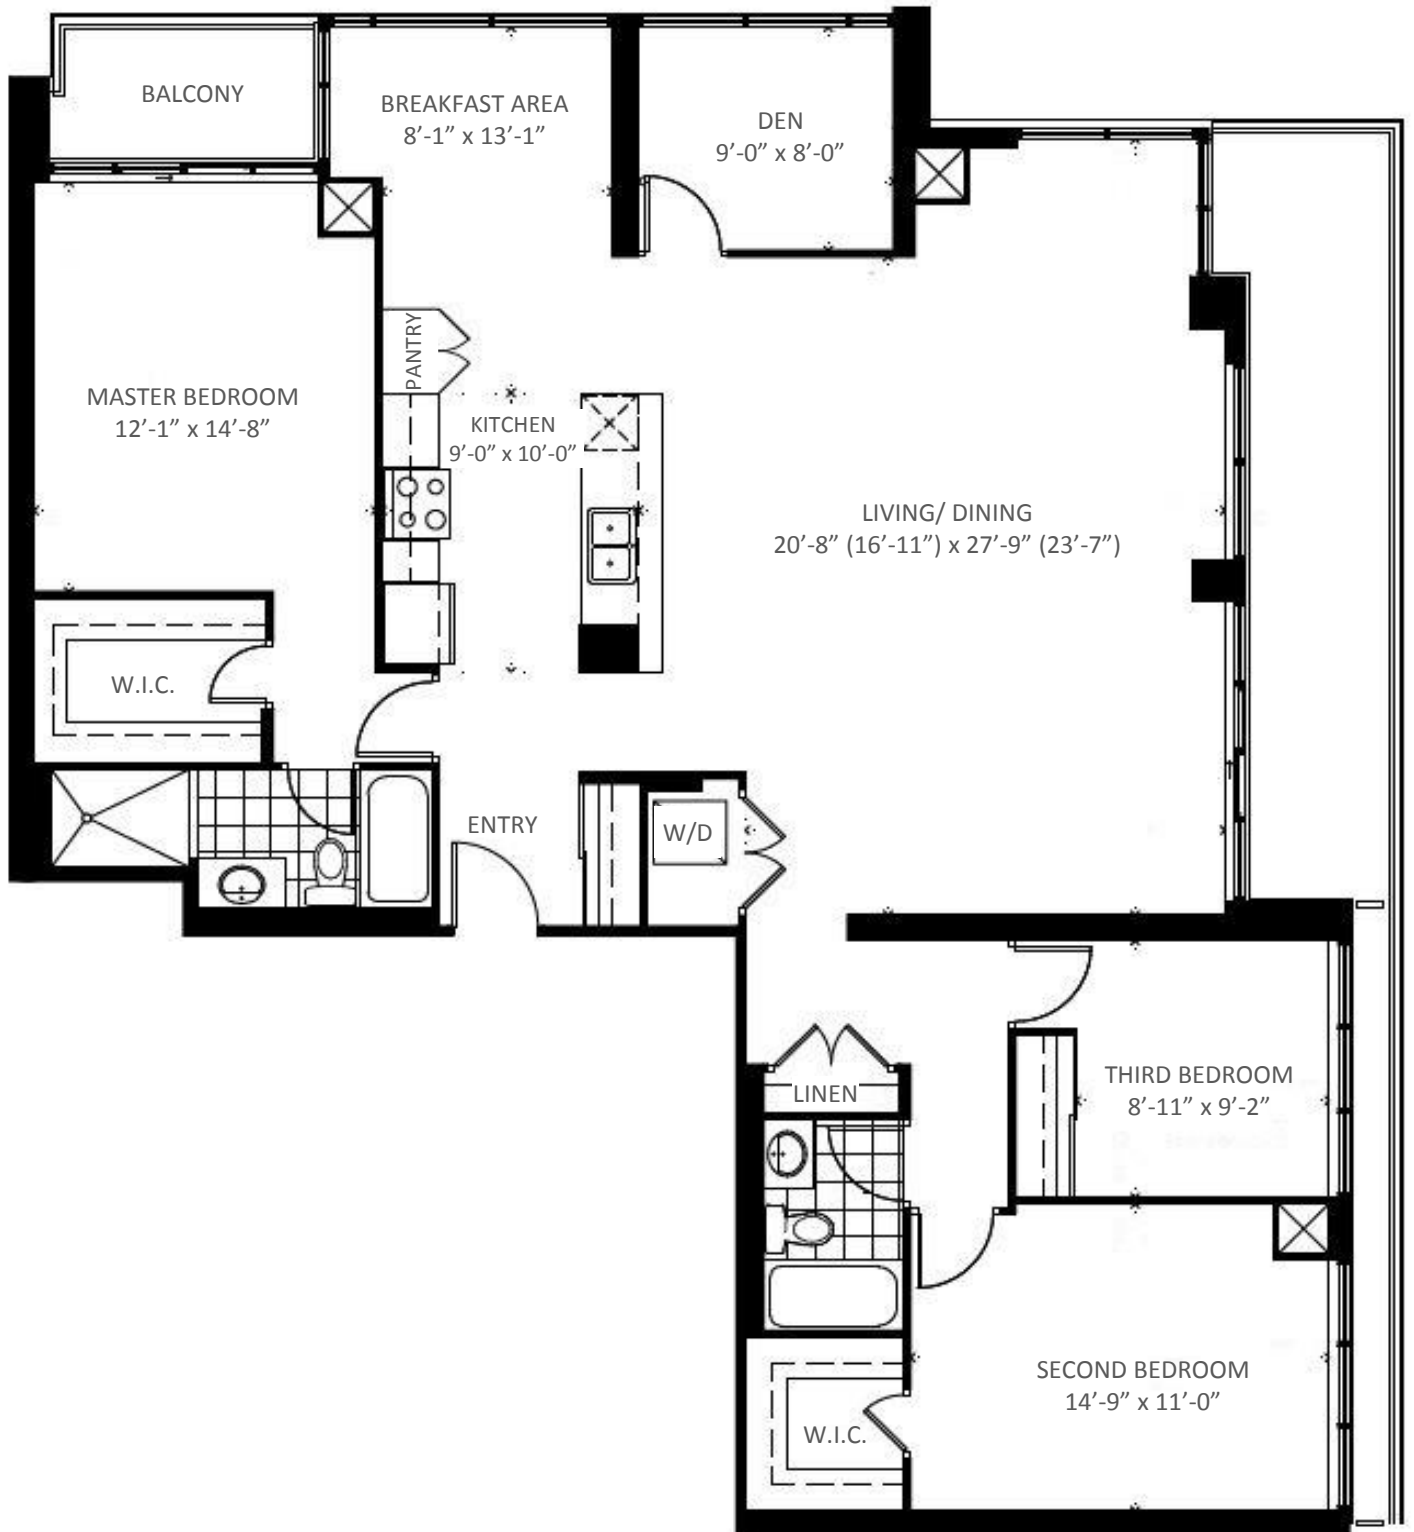

Crystal

TOWER 1
75 EGLINTON AVE. WEST

PENTHOUSE 04

3 BEDROOM + DEN

Suite Area: 1,380 Sq. Ft.

Balcony Area: 93 Sq. Ft.

Total Area: 1,473 Sq. Ft.

Floors 26 - 28

EGLINTON AVE. WEST

Crystal

TOWER 2
55 EGLINTON AVE. WEST

PENTHOUSE 01

3 BEDROOMS + DEN

Suite Area: 1,380 Sq.Ft.
Balcony Area: 92 Sq.ft.

Total Area: 1,472 Sq. Ft.

Floors 22 - 24

EGLINTON AVE. WEST

Crystal

TOWER 2
55 EGLINTON AVE. WEST

PENTHOUSE 04

3 BEDROOMS + DEN

Suite Area: 1,496 Sq.Ft.
Balcony Area: 108 Sq.ft.

Total Area: **1,604 Sq. Ft.**

Floors 22 - 24

EGLINTON AVE. WEST

Crystal

TOWER 2
55 EGLINTON AVE. WEST

PENTHOUSE 02

3 BEDROOMS + DEN

Suite Area: 1,764 Sq.Ft.
Balcony Area: 236 Sq.ft.

Total Area: 2,000 Sq. Ft.

Floors 22 - 24