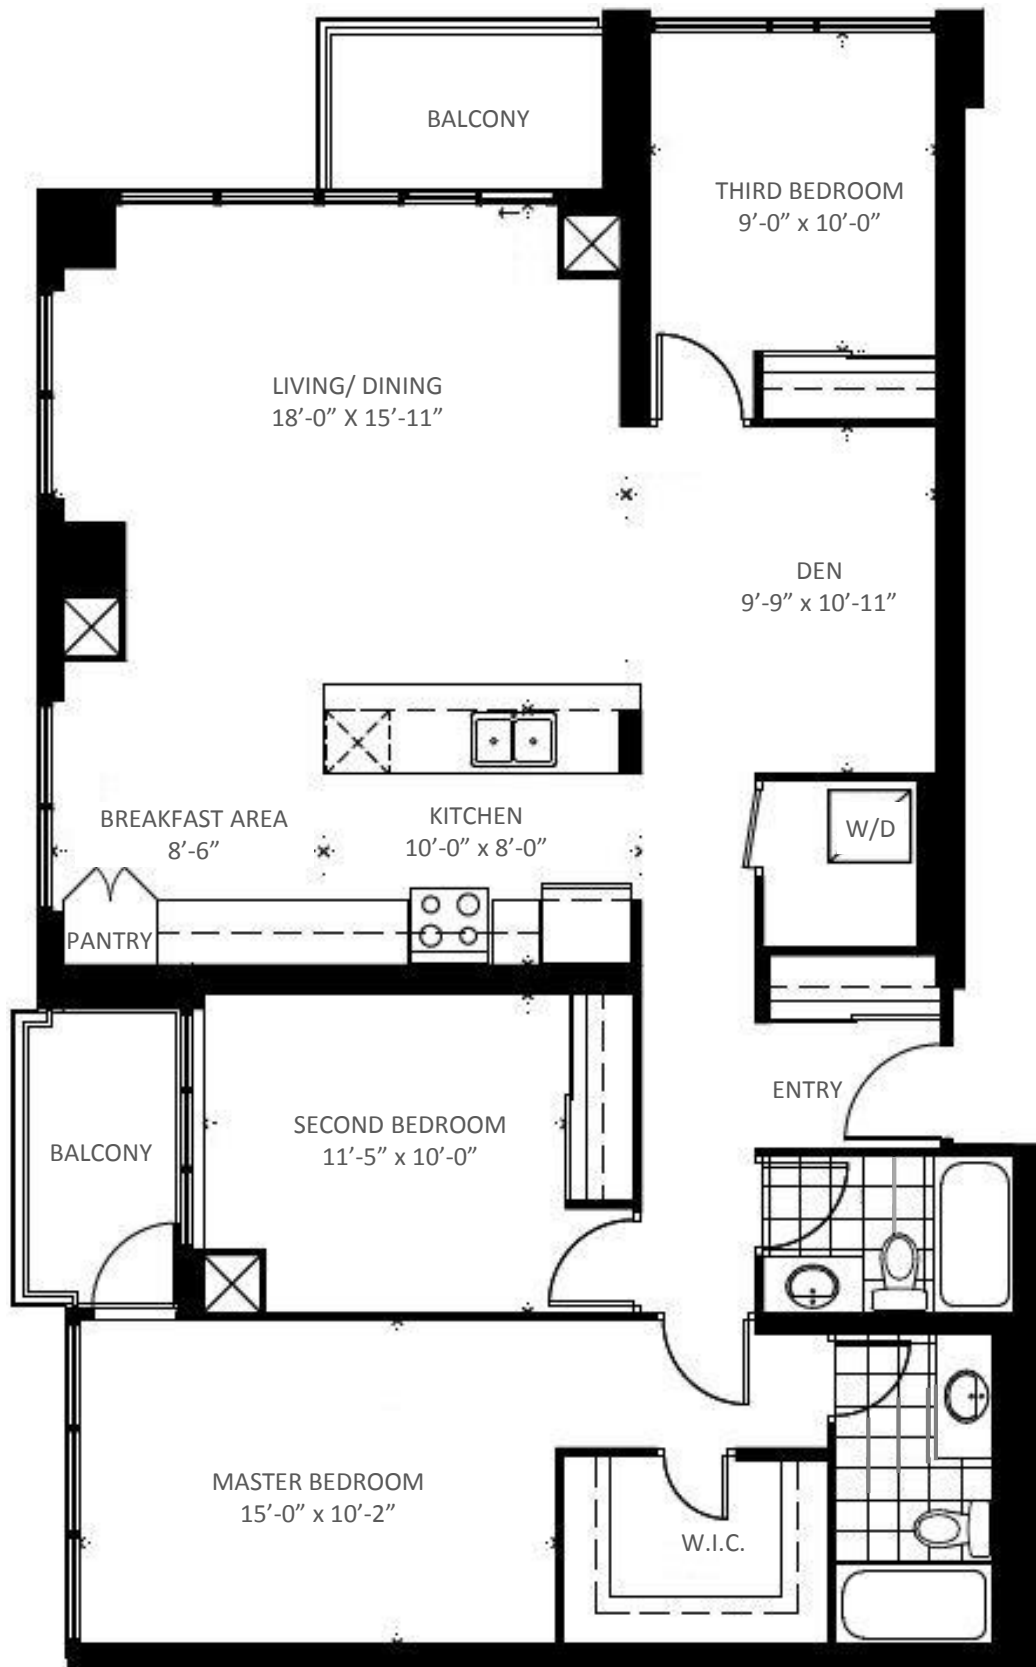

Crystal

TOWER 1
75 EGLINTON AVE. WEST

PENTHOUSE 04

3 BEDROOM + DEN

Suite Area: 1,380 Sq. Ft.

Balcony Area: 93 Sq. Ft.

Total Area: 1,473 Sq. Ft.

Floors 26 - 28

EGLINTON AVE. WEST

Crystal

TOWER 2
55 EGLINTON AVE. WEST

PENTHOUSE 01

3 BEDROOMS + DEN

Suite Area: 1,380 Sq.Ft.
Balcony Area: 92 Sq.ft.

Total Area: 1,472 Sq. Ft.

Floors 22 - 24

EGLINTON AVE. WEST

Crystal

TOWER 2
55 EGLINTON AVE. WEST

PENTHOUSE 04

3 BEDROOMS + DEN

Suite Area: 1,496 Sq.Ft.
Balcony Area: 108 Sq.ft.

Total Area: **1,604 Sq. Ft.**

Floors 22 - 24

EGLINTON AVE. WEST

Crystal

TOWER 2
55 EGLINTON AVE. WEST

PENTHOUSE 02

3 BEDROOMS + DEN

Suite Area: 1,764 Sq.Ft.
Balcony Area: 236 Sq.ft.

Total Area: 2,000 Sq. Ft.

Floors 22 - 24