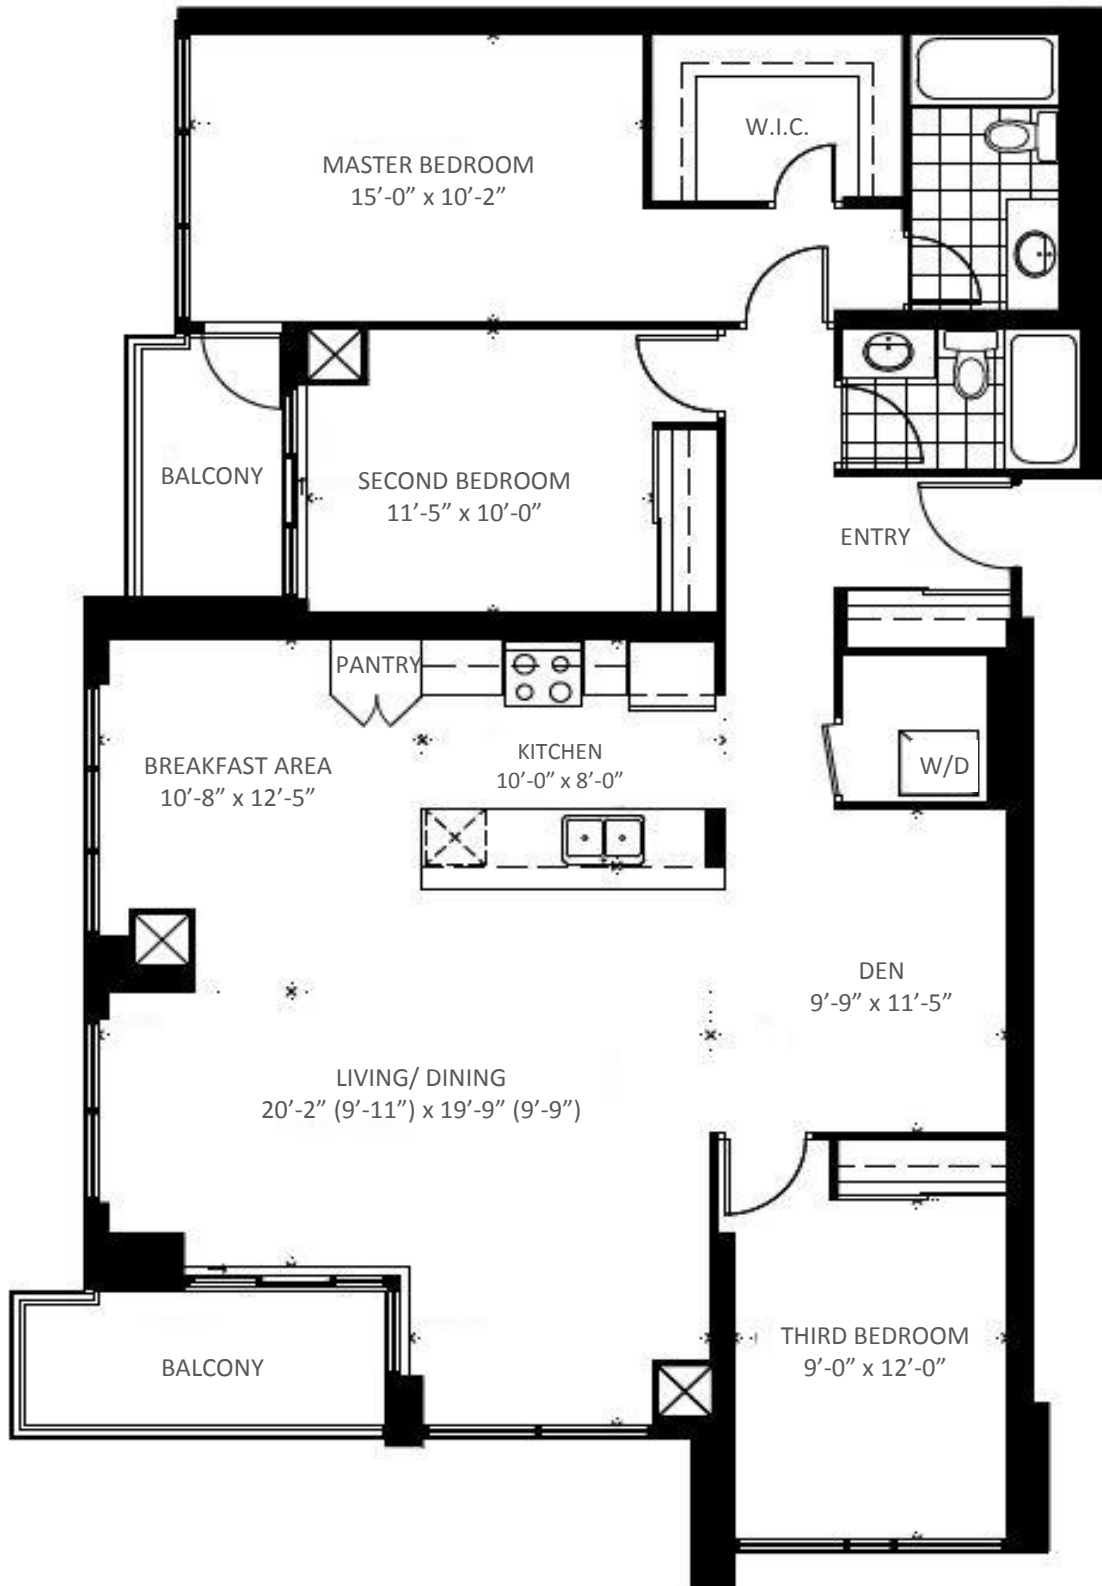

Crystal

TOWER 1
75 EGLINTON AVE. WEST

PENTHOUSE 04

3 BEDROOM + DEN

Suite Area: 1,380 Sq. Ft.

Balcony Area: 93 Sq. Ft.

Total Area: 1,473 Sq. Ft.

Floors 26 - 28

EGLINTON AVE. WEST

Crystal

TOWER 2
55 EGLINTON AVE. WEST

PENTHOUSE 01

3 BEDROOMS + DEN

Suite Area: 1,380 Sq.Ft.
Balcony Area: 92 Sq.ft.

Total Area: 1,472 Sq. Ft.

Floors 22 - 24

EGLINTON AVE. WEST

Crystal

TOWER 2
55 EGLINTON AVE. WEST

PENTHOUSE 04

3 BEDROOMS + DEN

Suite Area: 1,496 Sq.Ft.
Balcony Area: 108 Sq.ft.

Total Area: **1,604 Sq. Ft.**

Floors 22 - 24

EGLINTON AVE. WEST

Crystal

TOWER 2
55 EGLINTON AVE. WEST

PENTHOUSE 02

3 BEDROOMS + DEN

Suite Area: 1,764 Sq.Ft.
Balcony Area: 236 Sq.ft.

Total Area: 2,000 Sq. Ft.

Floors 22 - 24