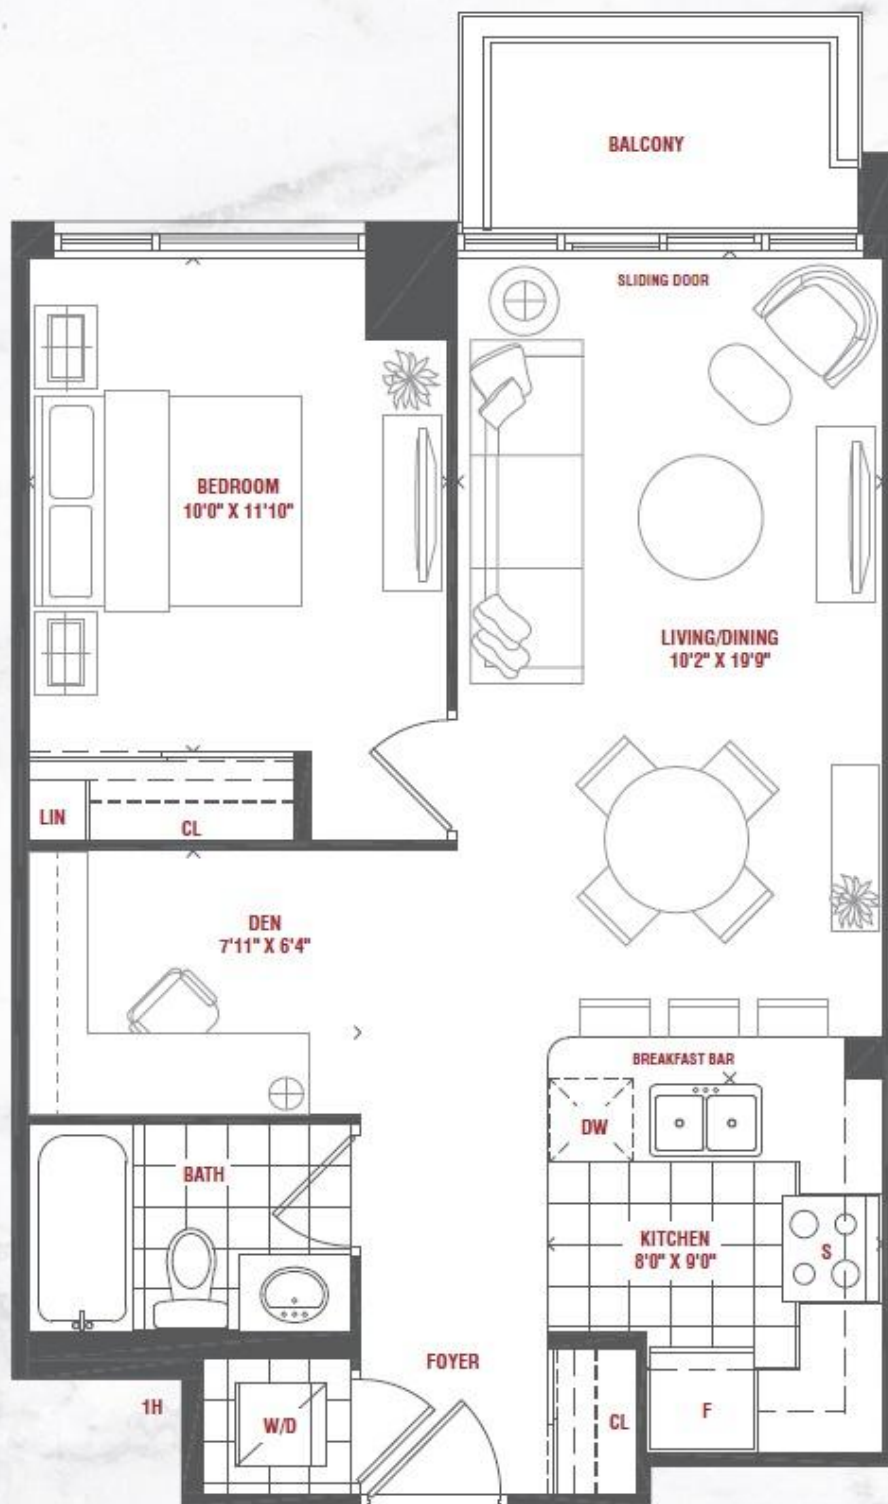

DREAM SERIES

1 BEDROOM + DEN
627 SQ.FT.

JEWEL SERIES

1 BEDROOM + DEN
633 SQ.FT.

EDEN SERIES

1 BEDROOM + DEN
645 SQ.FT.

UNIVERSE SERIES

1 BEDROOM + DEN
645 SQ.FT.