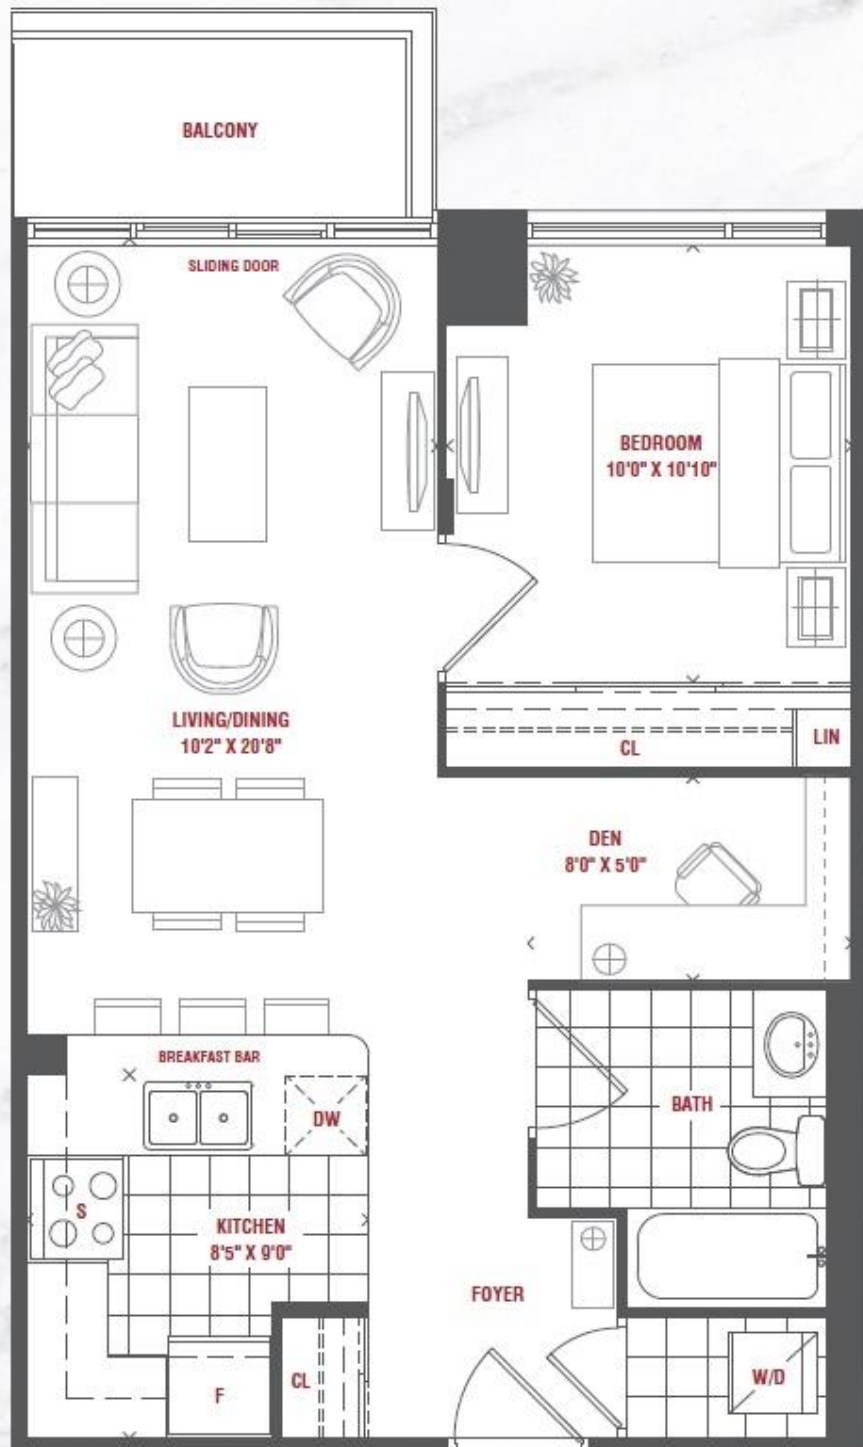

DREAM SERIES

1 BEDROOM + DEN
627 SQ.FT.

JEWEL SERIES

1 BEDROOM + DEN
633 SQ.FT.

EDEN SERIES

1 BEDROOM + DEN
645 SQ.FT.

UNIVERSE SERIES

1 BEDROOM + DEN
645 SQ.FT.