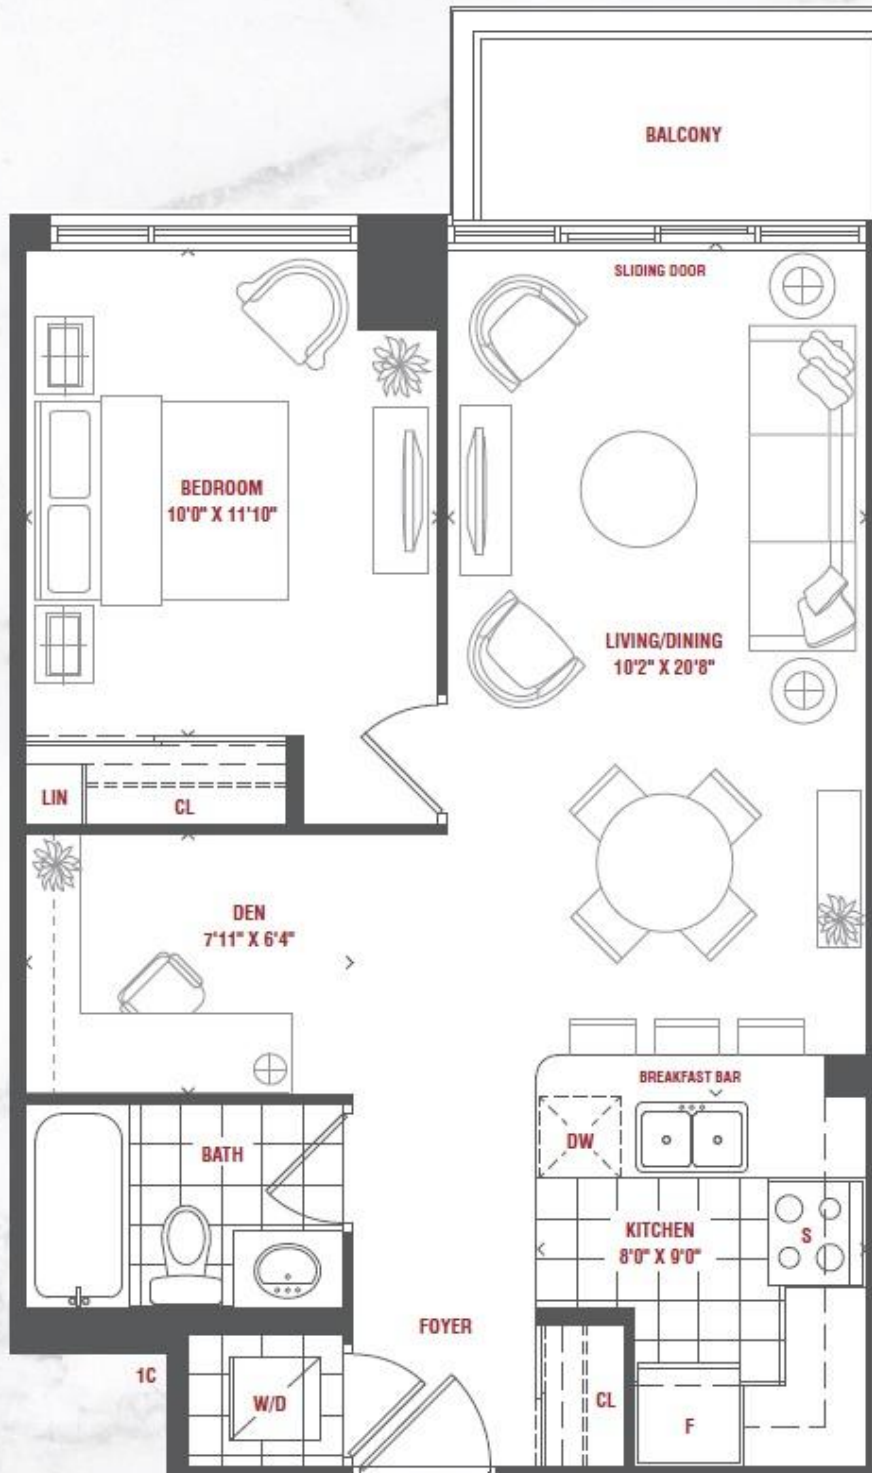

DREAM SERIES

1 BEDROOM + DEN
627 SQ.FT.

JEWEL SERIES

1 BEDROOM + DEN
633 SQ.FT.

EDEN SERIES

1 BEDROOM + DEN
645 SQ.FT.

UNIVERSE SERIES

1 BEDROOM + DEN
645 SQ.FT.