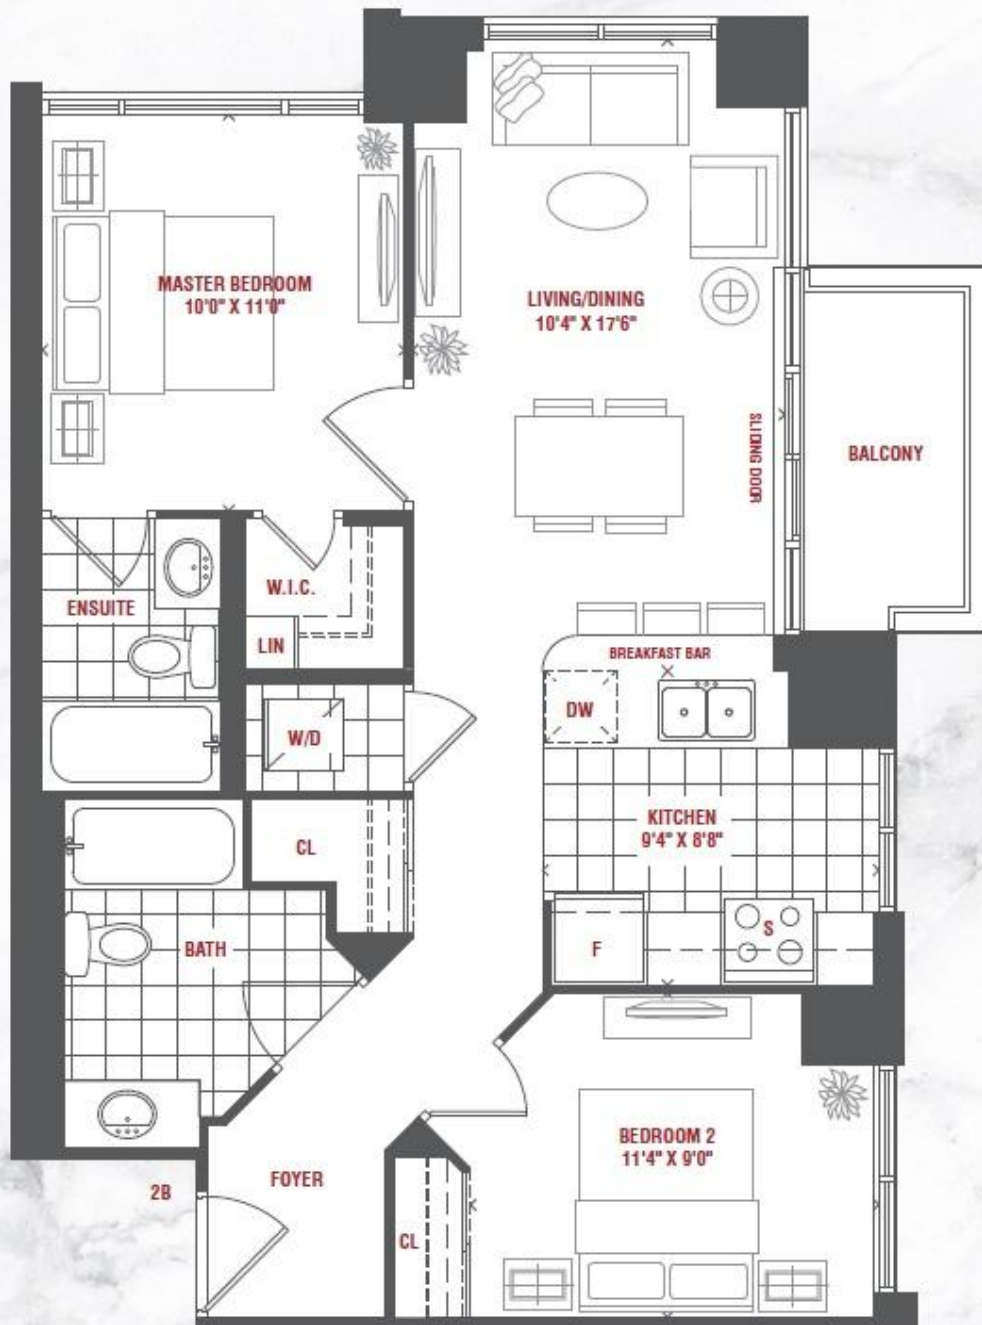

# PRESTIGE SERIES

**2 BEDROOM**  
**752 SQ.FT.**

# RIVIERA SERIES

**2 BEDROOM**  
**781 SQ.FT.**

# HARMONY SERIES

2 BEDROOM  
790 SQ.FT.

# JUBILEE SERIES

2 BEDROOM  
843 SQ.FT.