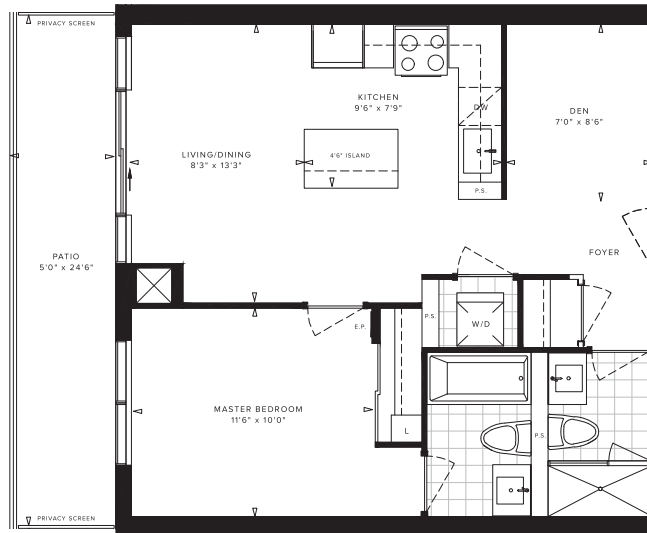

Mills Square

AT DOWNTOWN ERIN MILLS