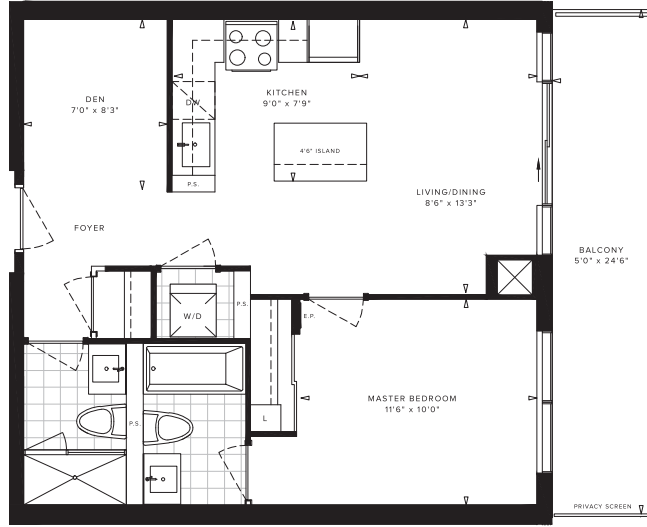

Aubrey

1A+D
1 BEDROOM + DEN
655 SQ. FT.

Mills Square

AT DOWNTOWN ERIN MILLS

Pemberton
Living is not a noun.

3rd-19th FLOOR

Baron

1A+D1
1 BEDROOM + DEN
655 SQ. FT.