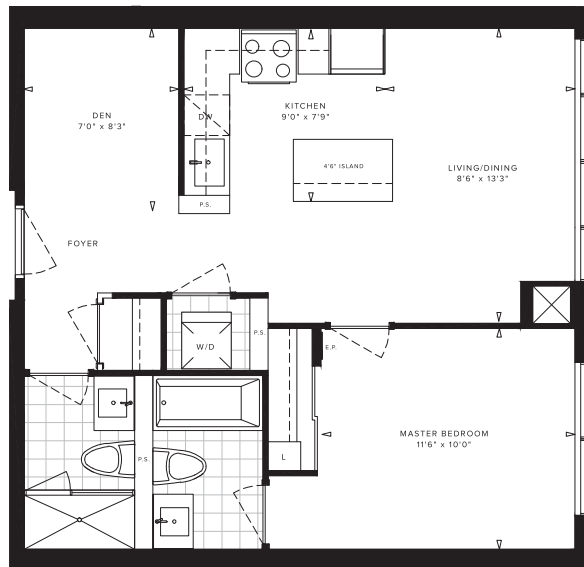

Mills Square

AT DOWNTOWN ERIN MILLS

Pemberton
Living is not a noun.

2nd FLOOR