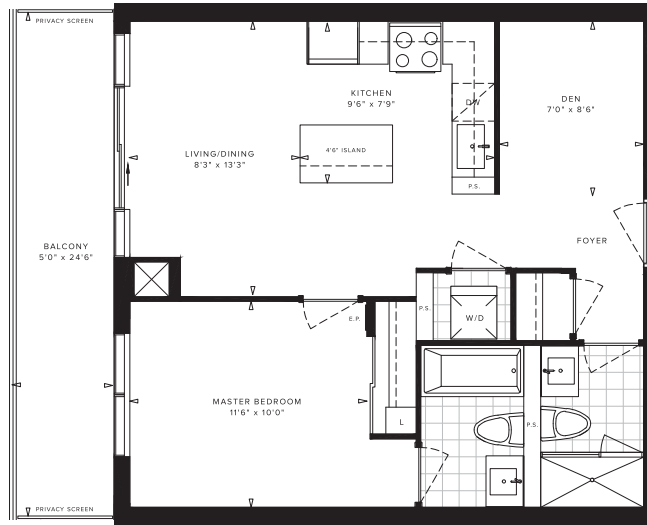

Kylan

1B+D
1 BEDROOM + DEN
655 SQ. FT.

Mills Square

AT DOWNTOWN ERIN MILLS