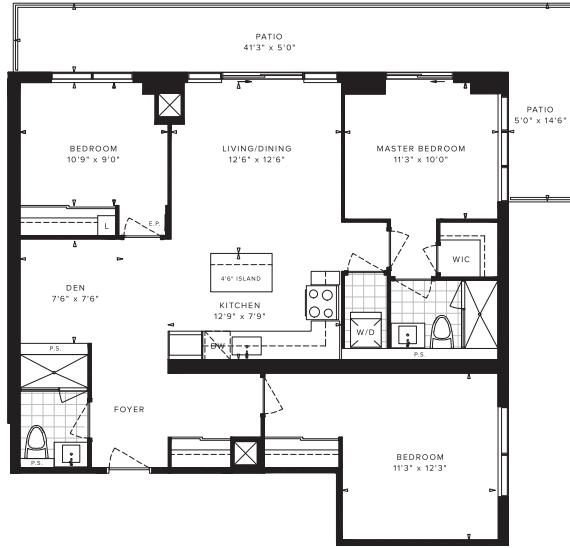

Huntington

Mills Square

3A+0-P
3 BEDROOM + DEN
1155 SQ. FT.

Pemberton
Living is not a verb.