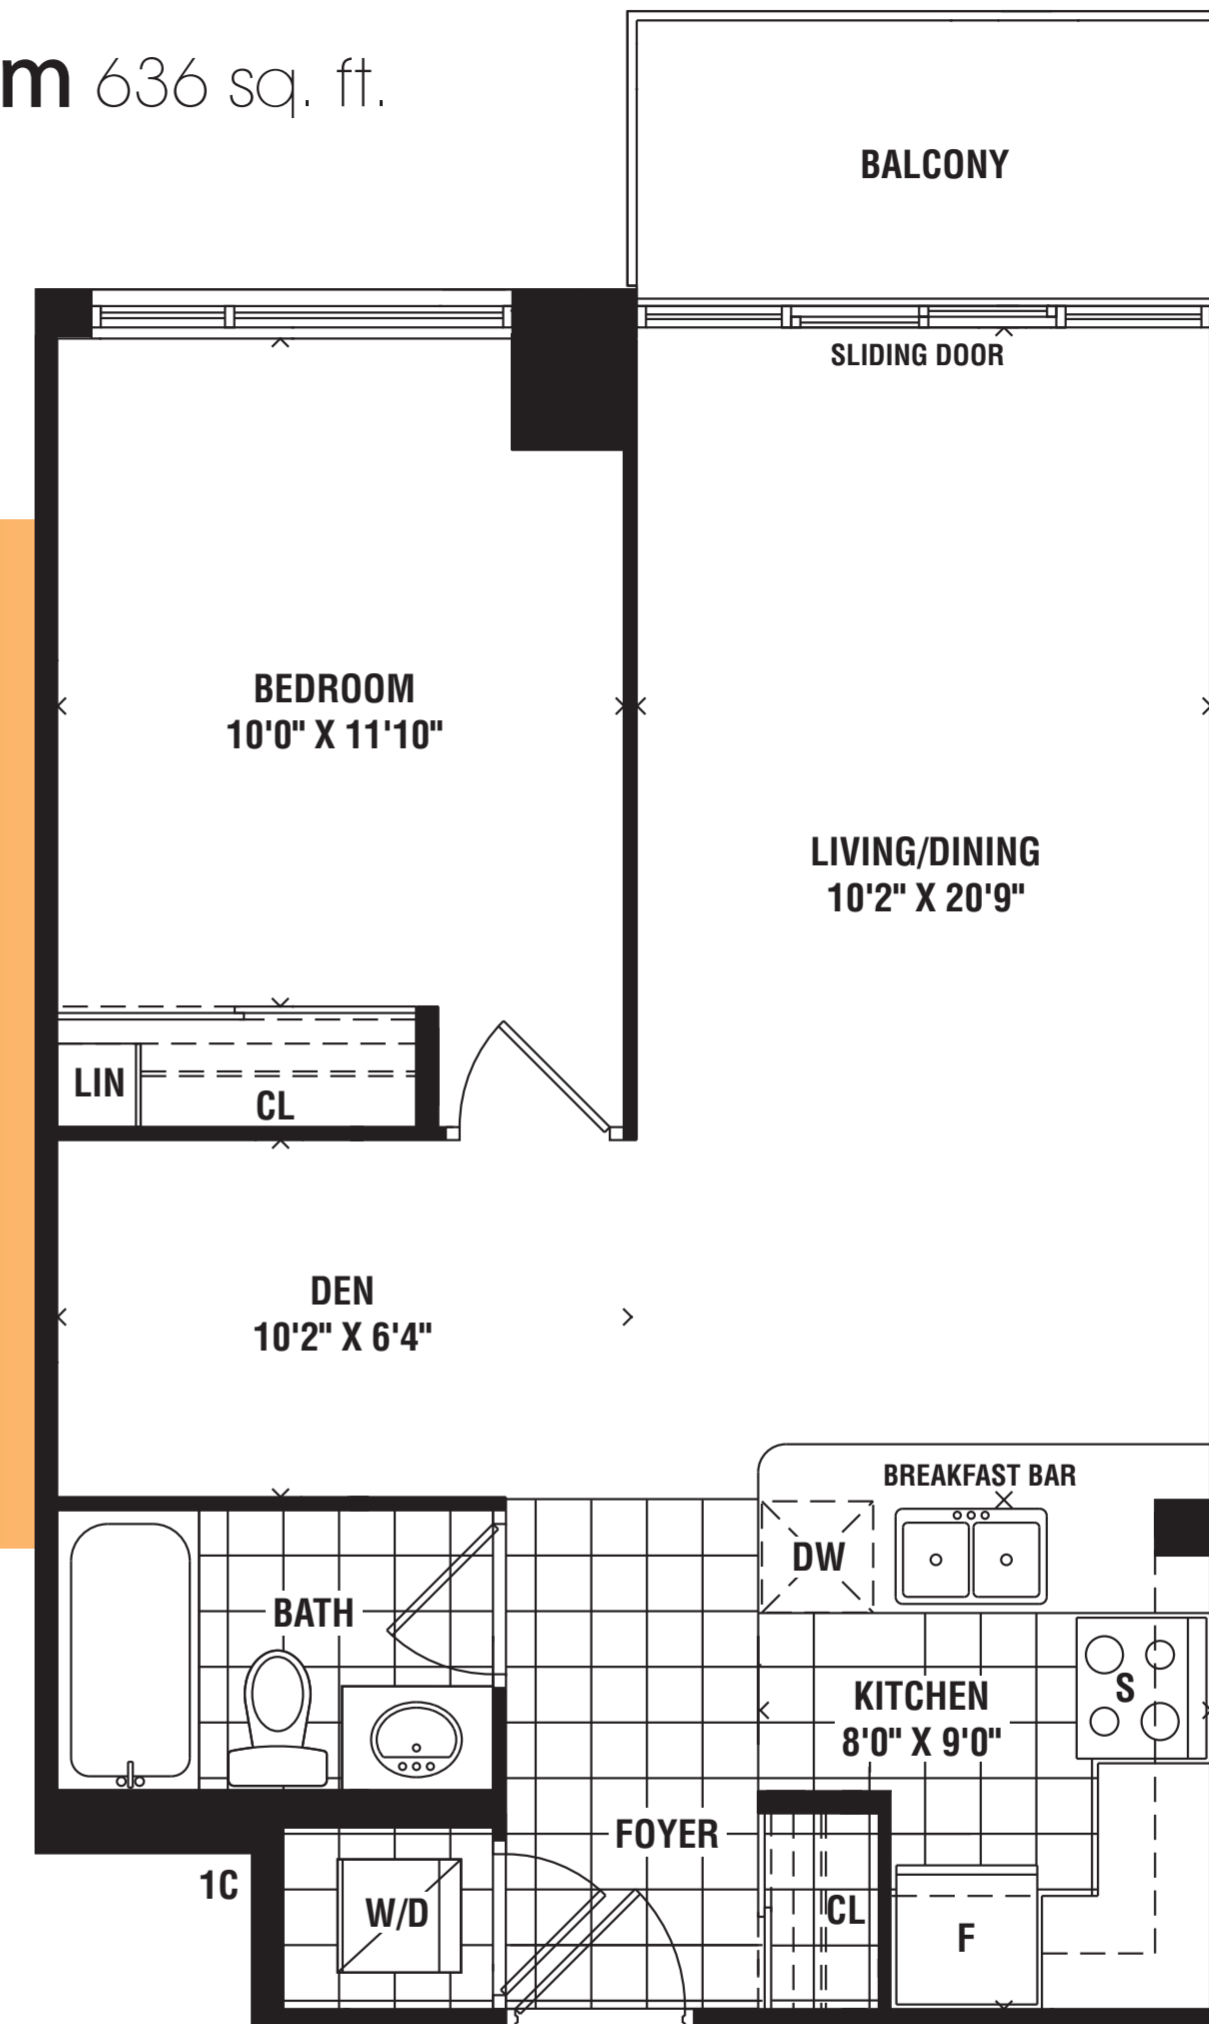

Prism

636 sq. ft.

One Bedroom + Den

Prism 636 sq. ft.

FLOOR 6-PH