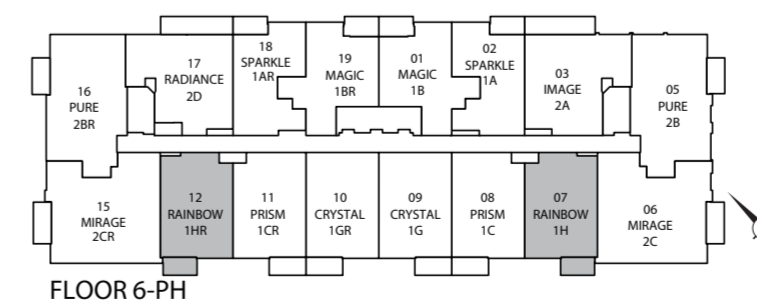

Rainbow

629 sq. ft.

One Bedroom + Den

Rainbow 629 sq. ft.