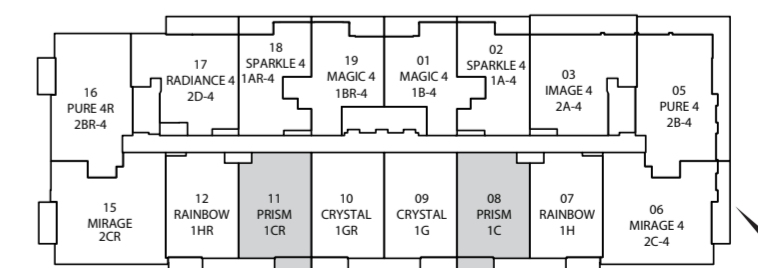

Prism

636 sq. ft.

One Bedroom + Den

Prism 636 sq. ft.

FLOOR 5