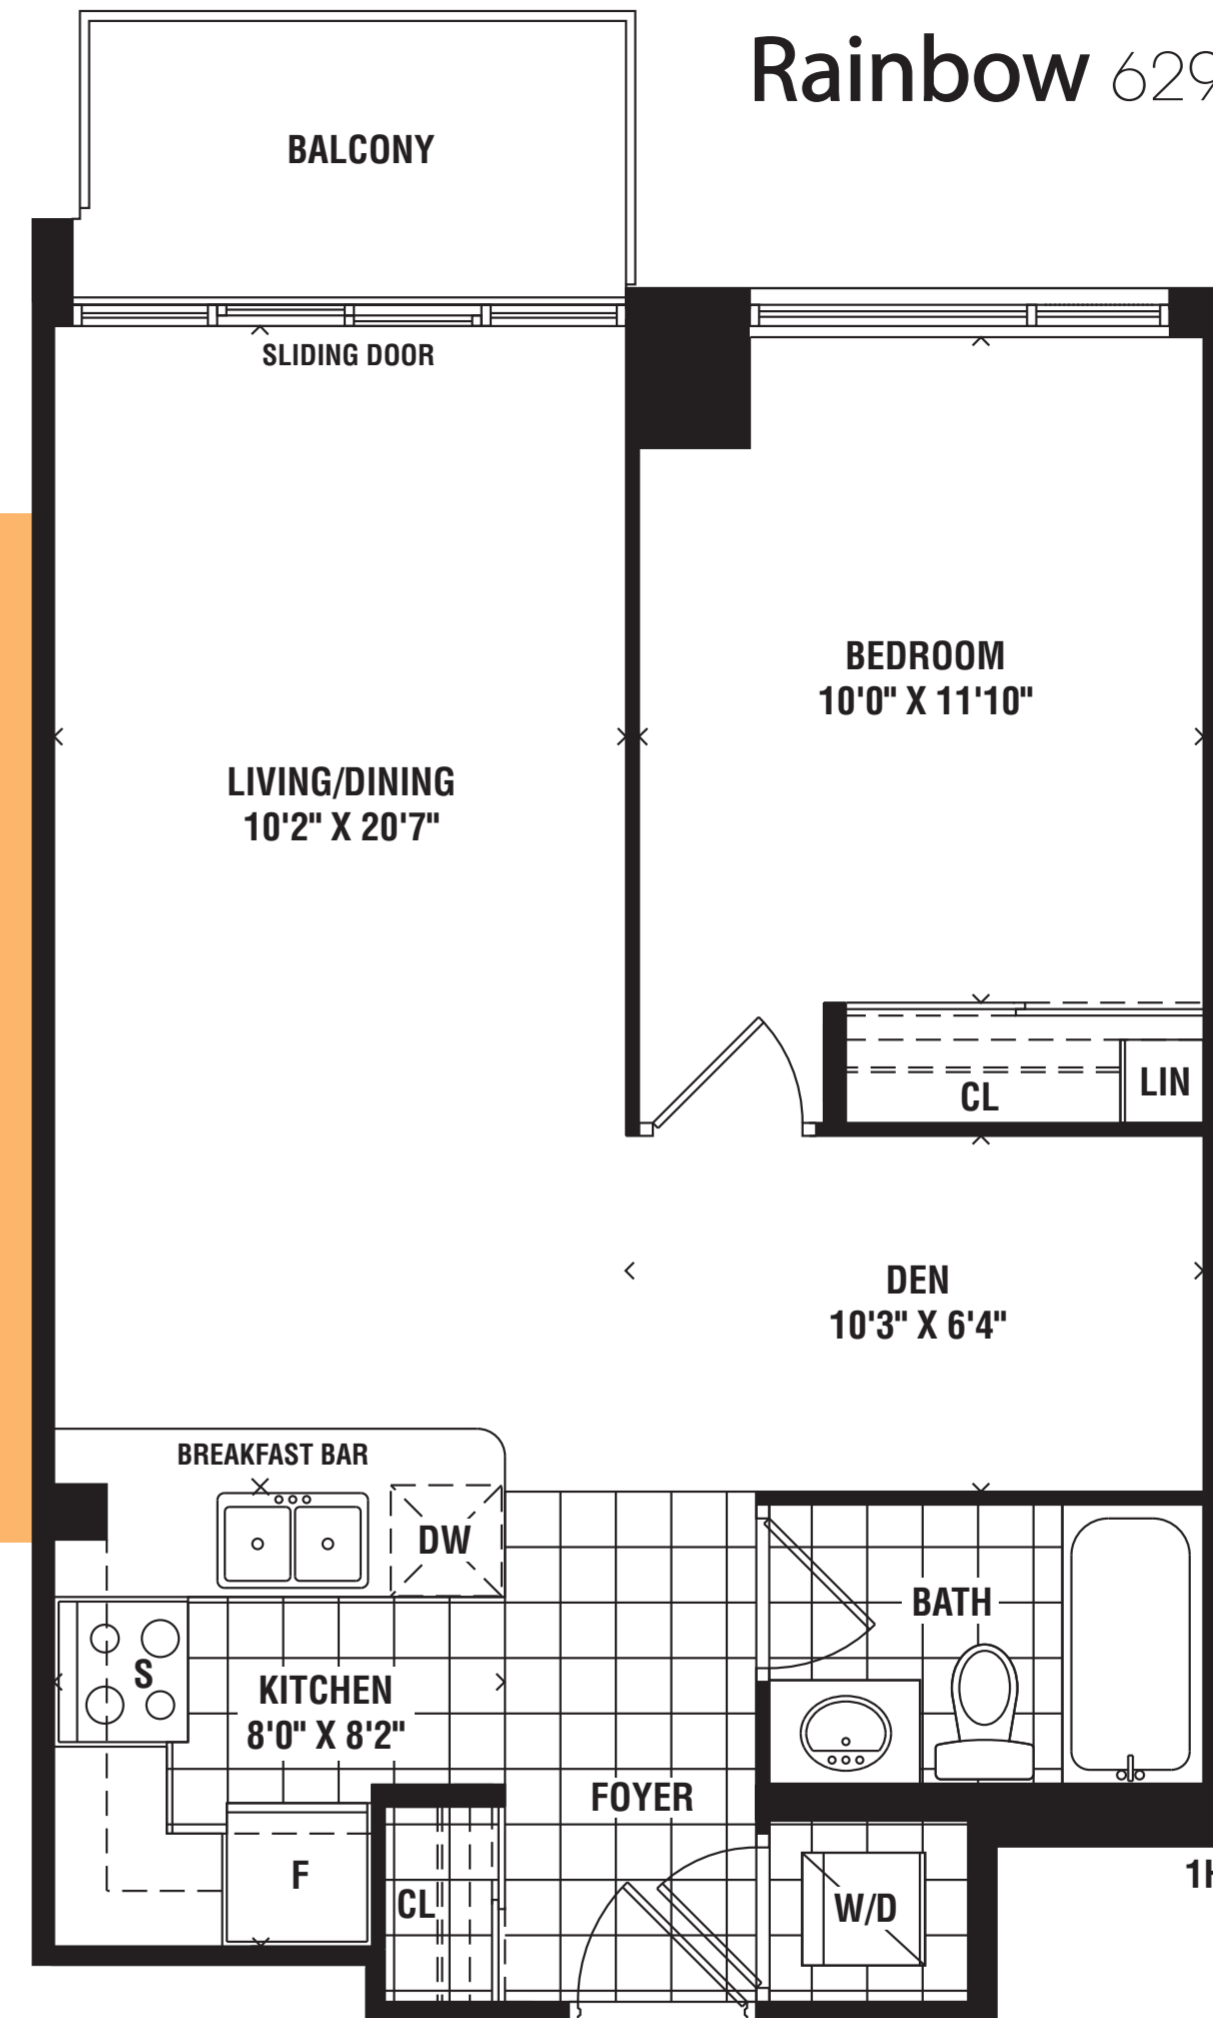

Rainbow

629 sq. ft.

One Bedroom + Den

Rainbow 629 sq. ft.