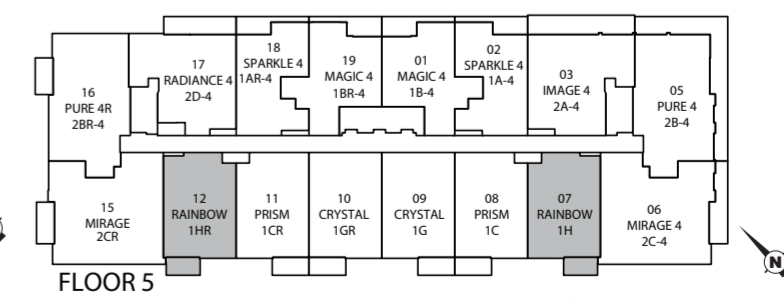

Rainbow

629 sq. ft.

One Bedroom + Den

Rainbow 629 sq. ft.