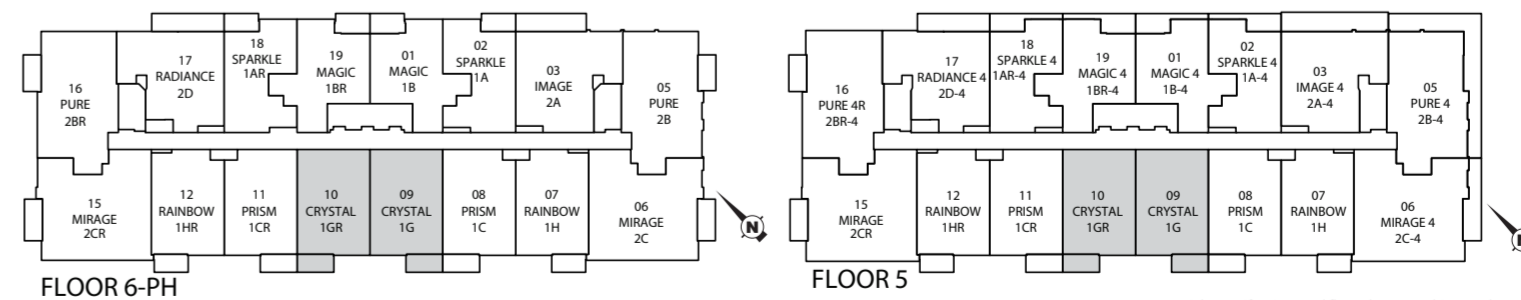

Crystal

647 sq. ft.

Crystal 647 sq. ft.

1G

One Bedroom + Den