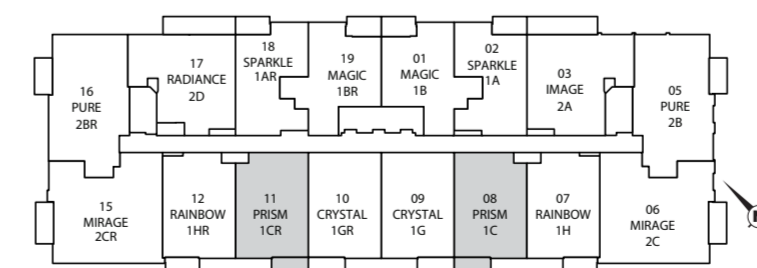

Prism

636 sq. ft.

One Bedroom + Den

Prism 636 sq. ft.

FLOOR 6-PH