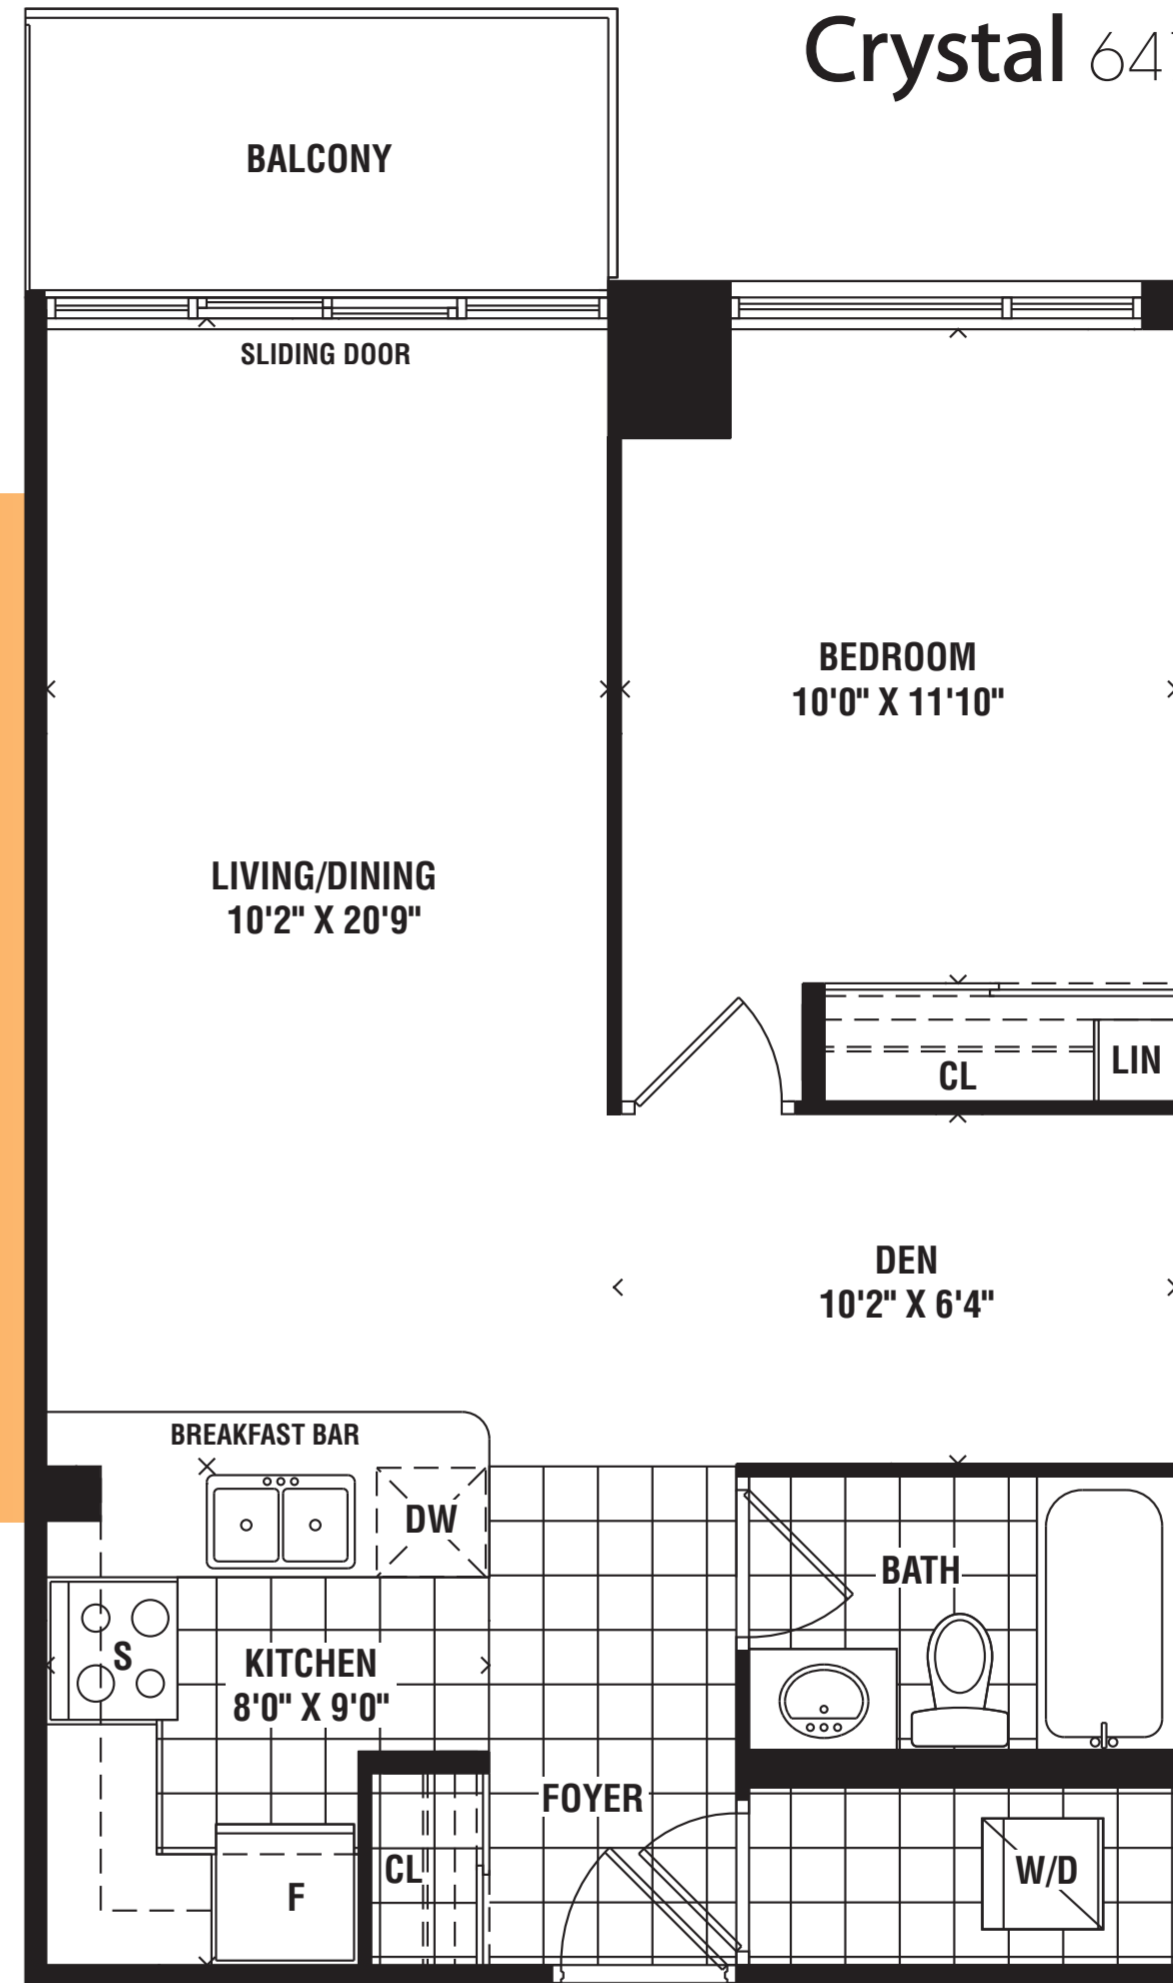

Crystal

647 sq. ft.

Crystal 647 sq. ft.

1G

One Bedroom + Den