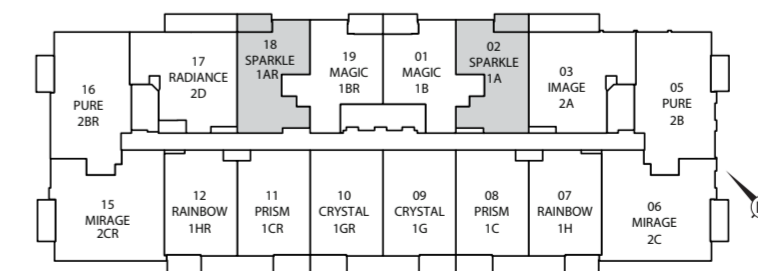

Sparkle

585 sq. ft.

One Bedroom

Sparkle 585 sq. ft.