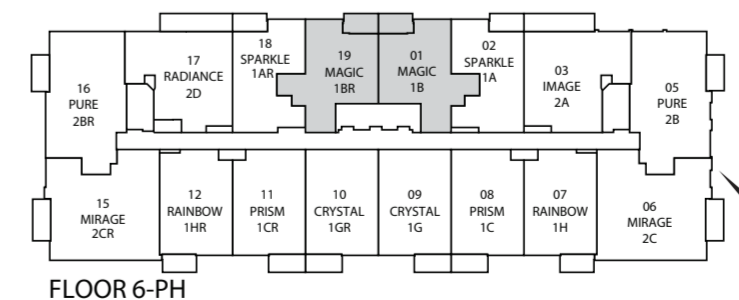

Magic 614 sq. ft.

Magic
614 sq. ft.

One Bedroom