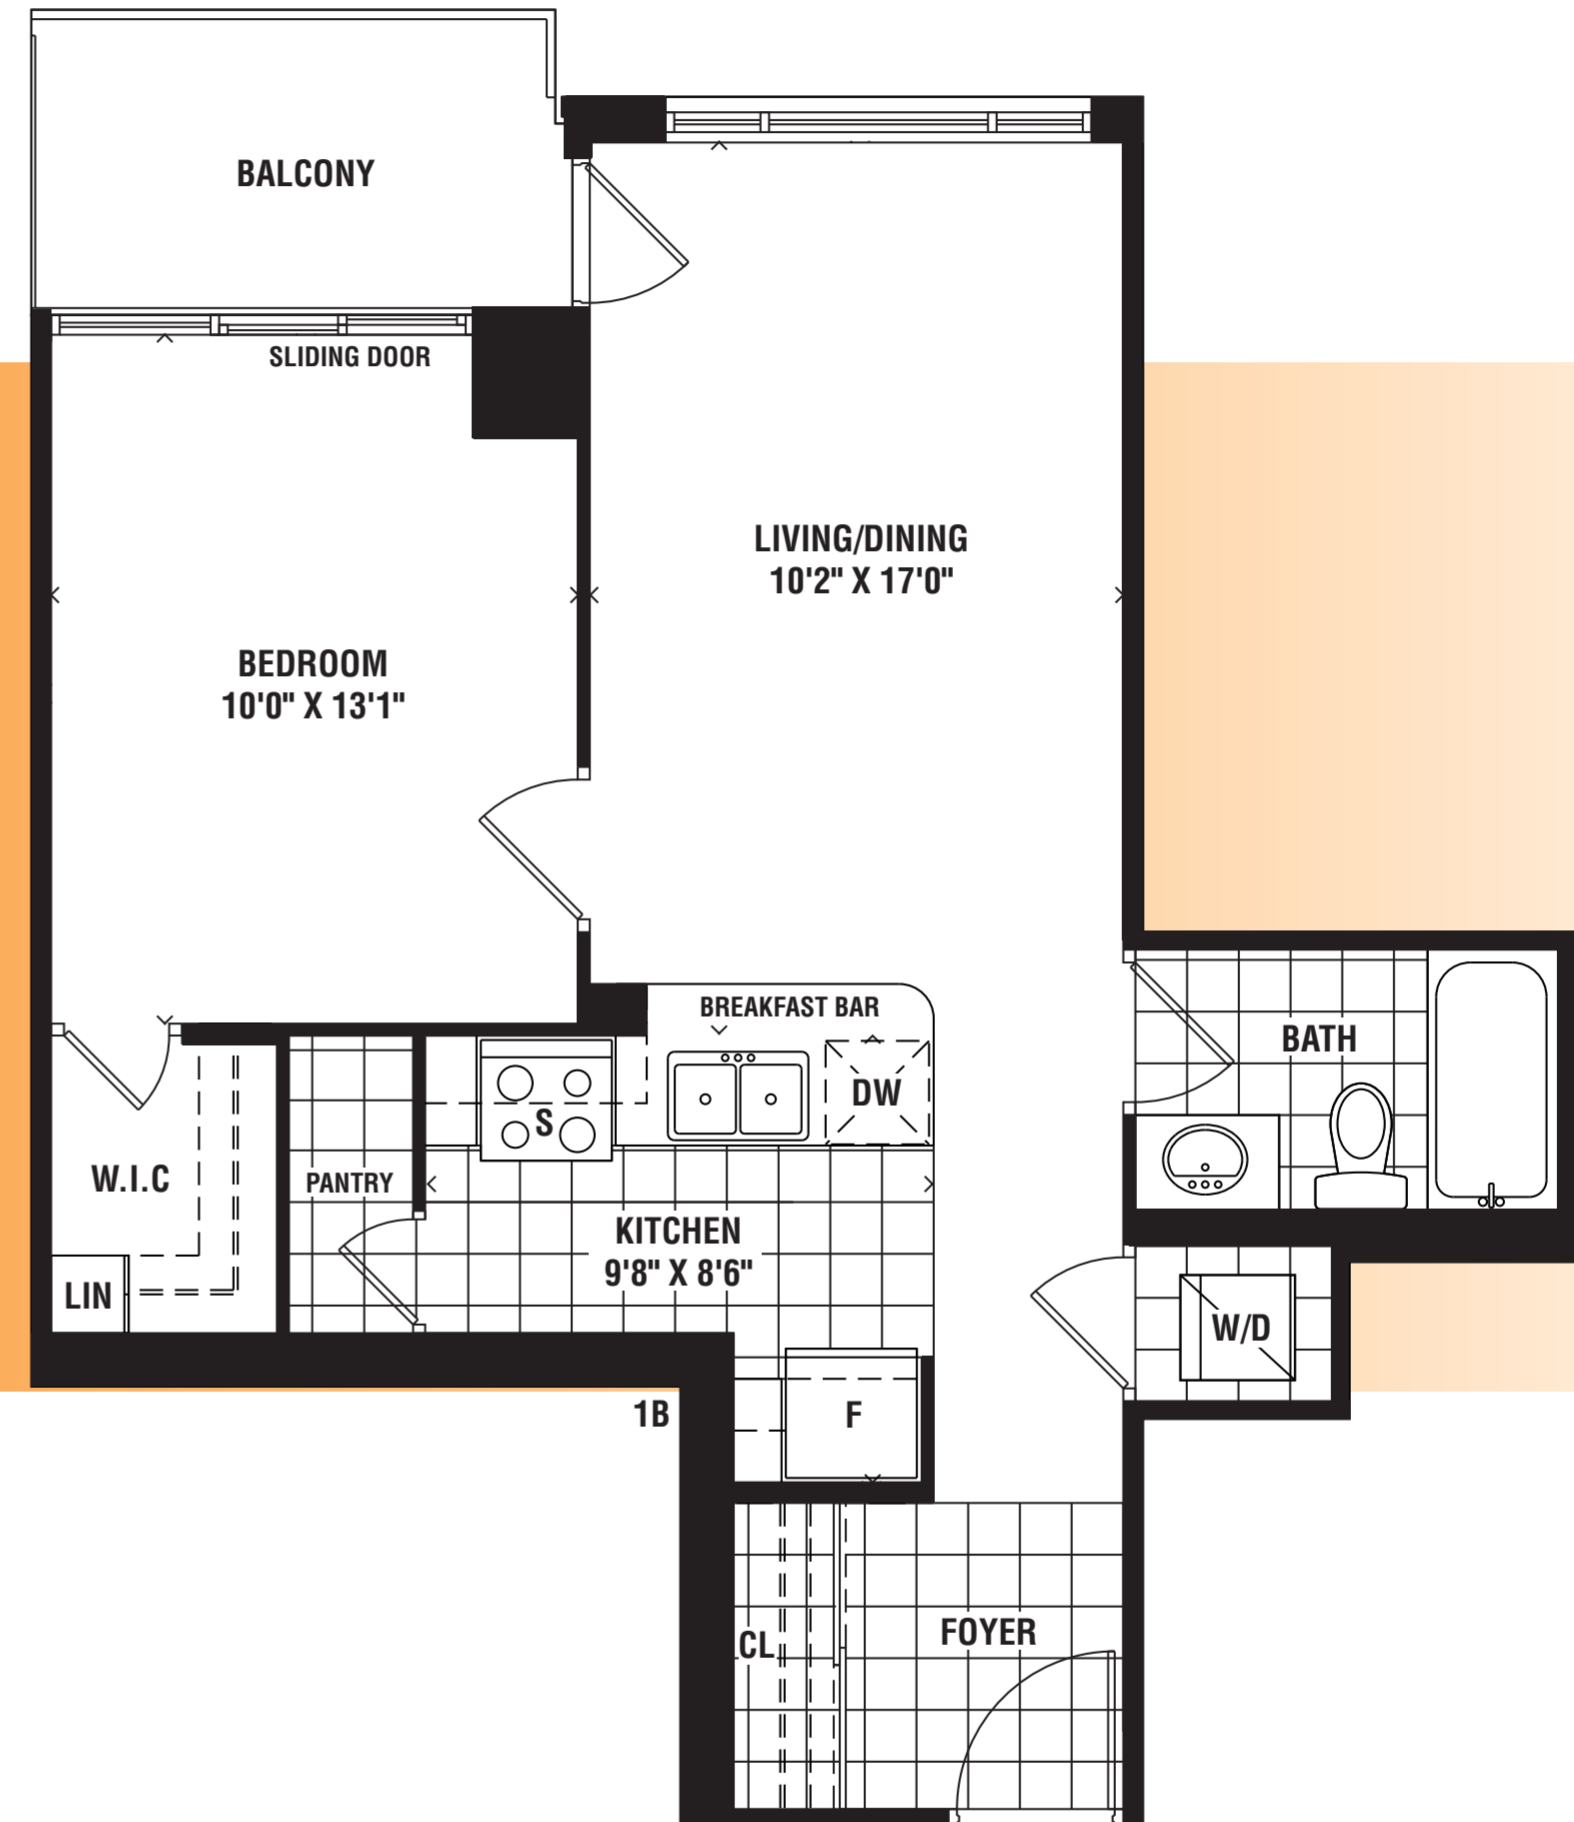

Magic 614 sq. ft.

Magic
614 sq. ft.

One Bedroom