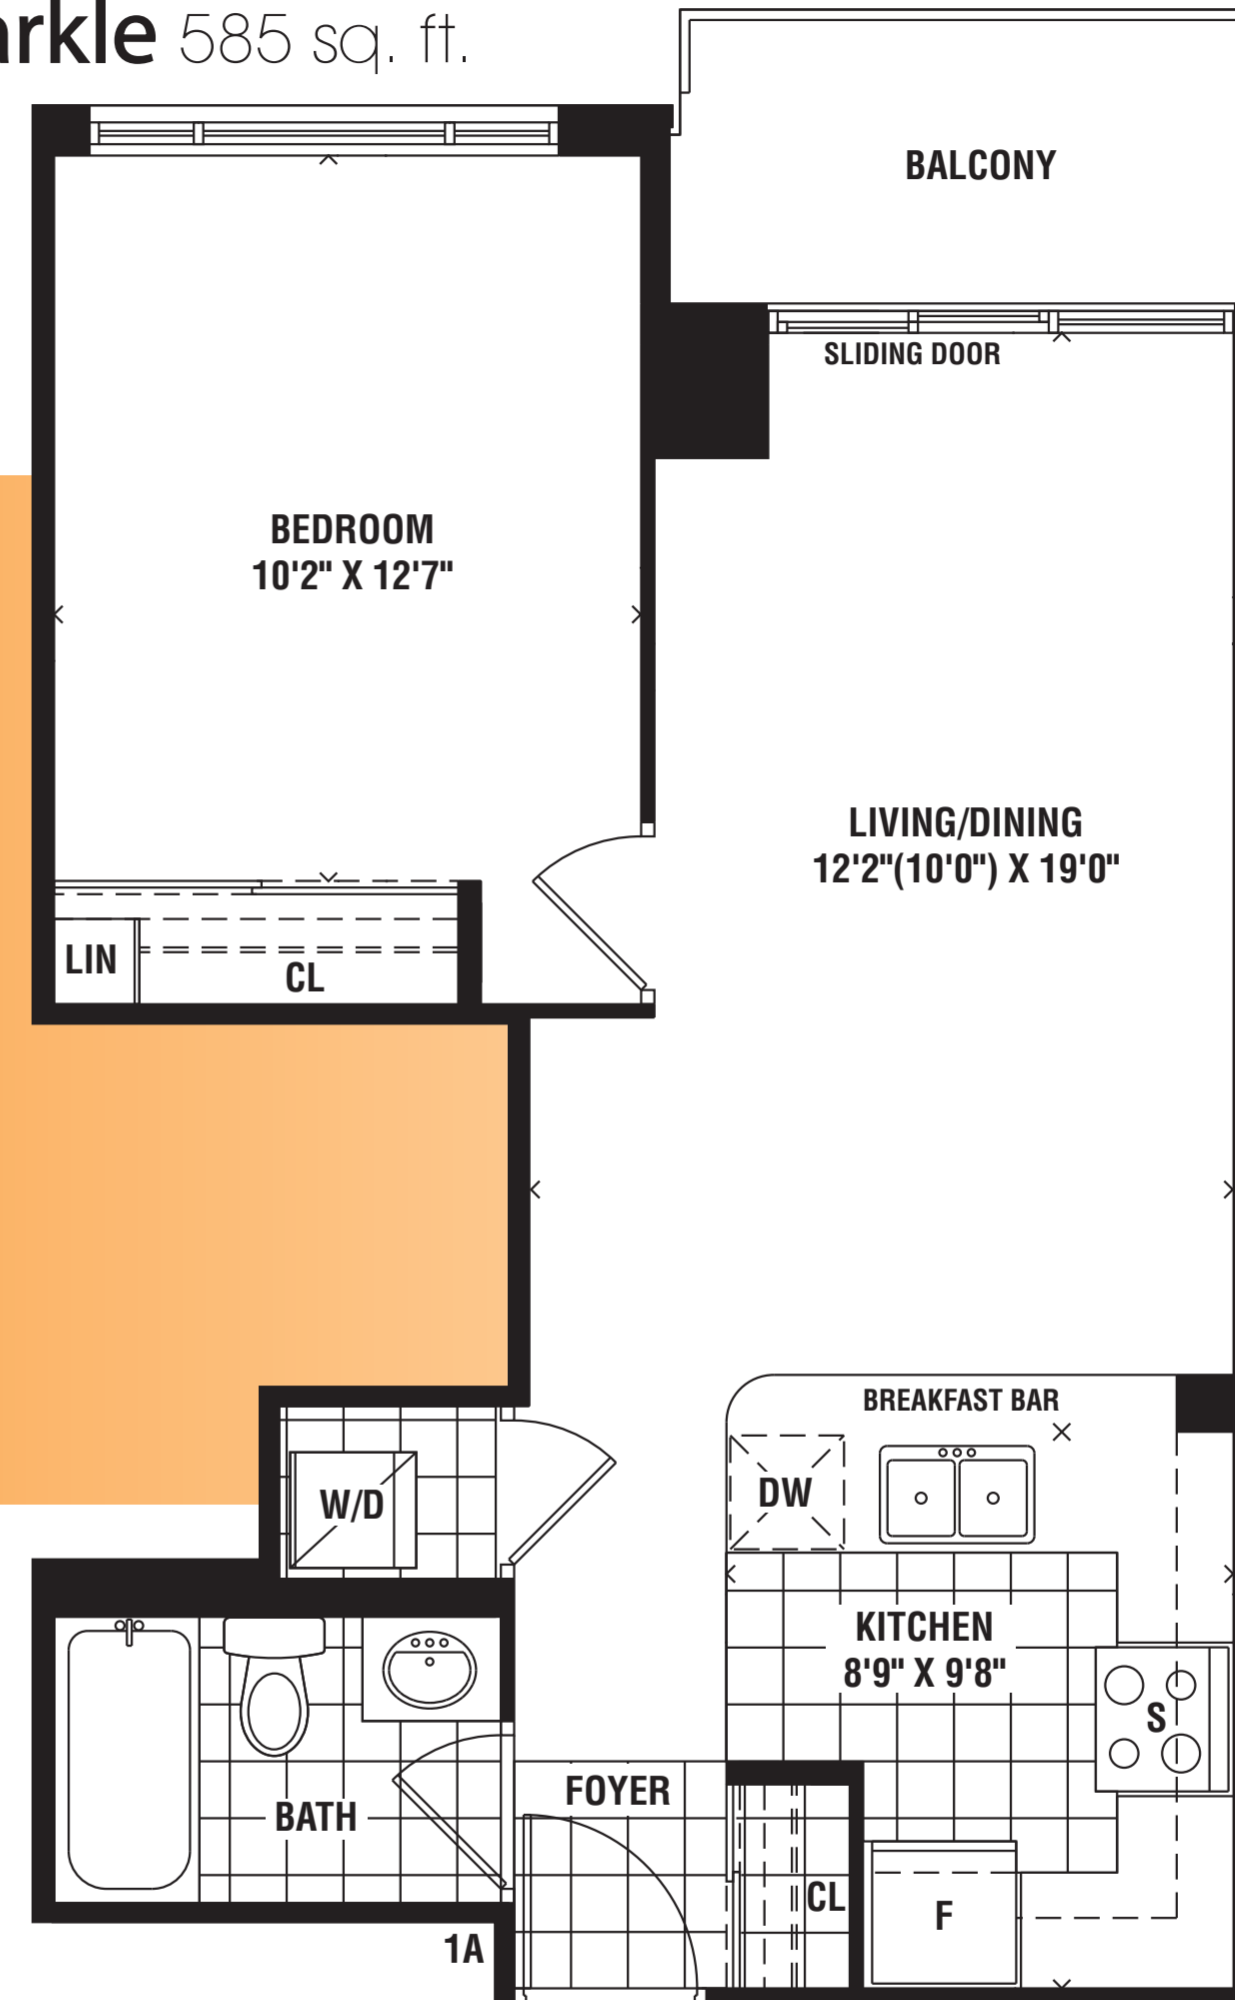

Sparkle

585 sq. ft.

One Bedroom

Sparkle 585 sq. ft.