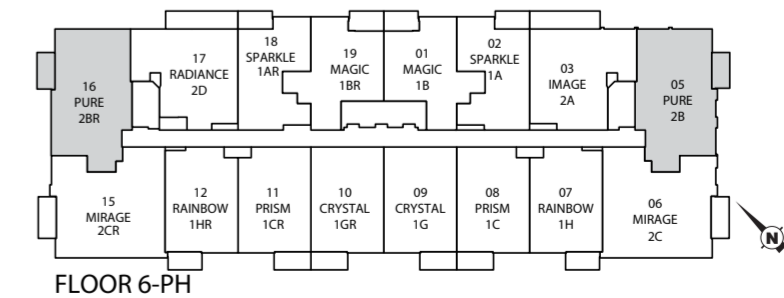

Pure 860 sq. ft.

Pure
860 sq. ft.

Two Bedroom + Den