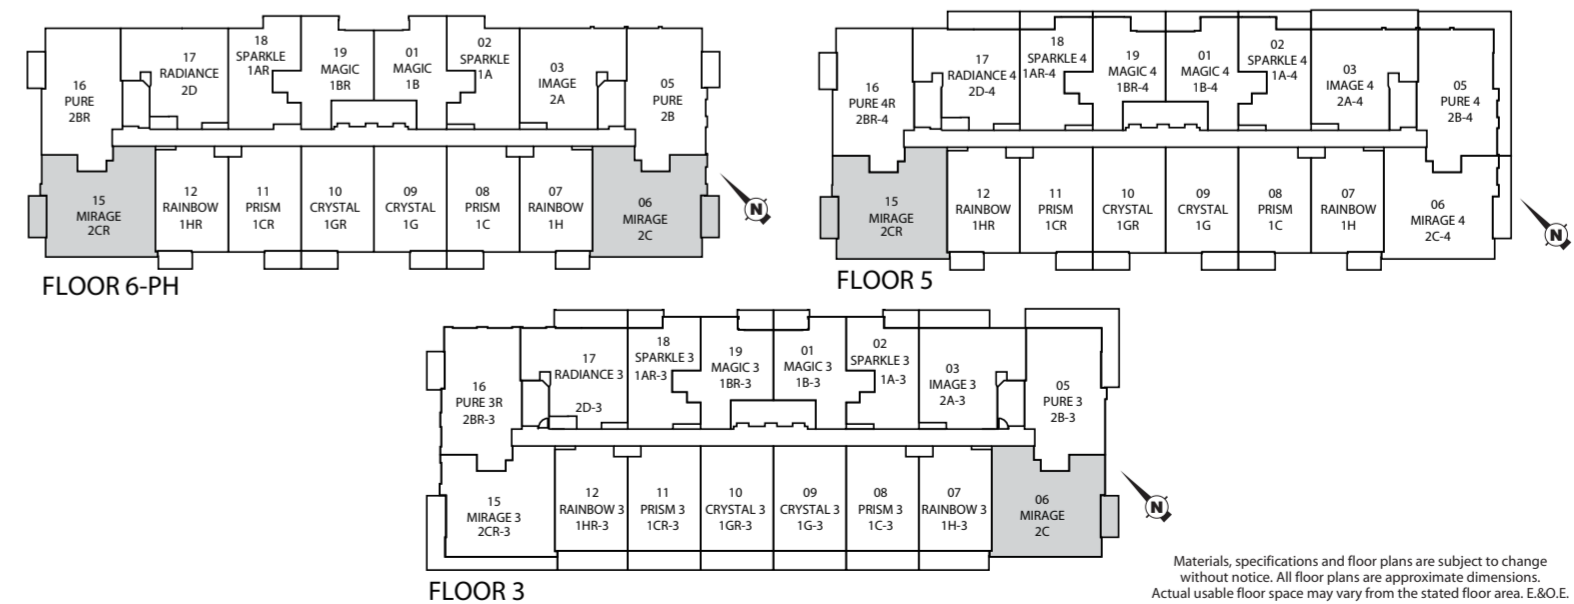

Mirage

948 sq. ft.

Two Bedroom + Den

Mirage 948 sq. ft.