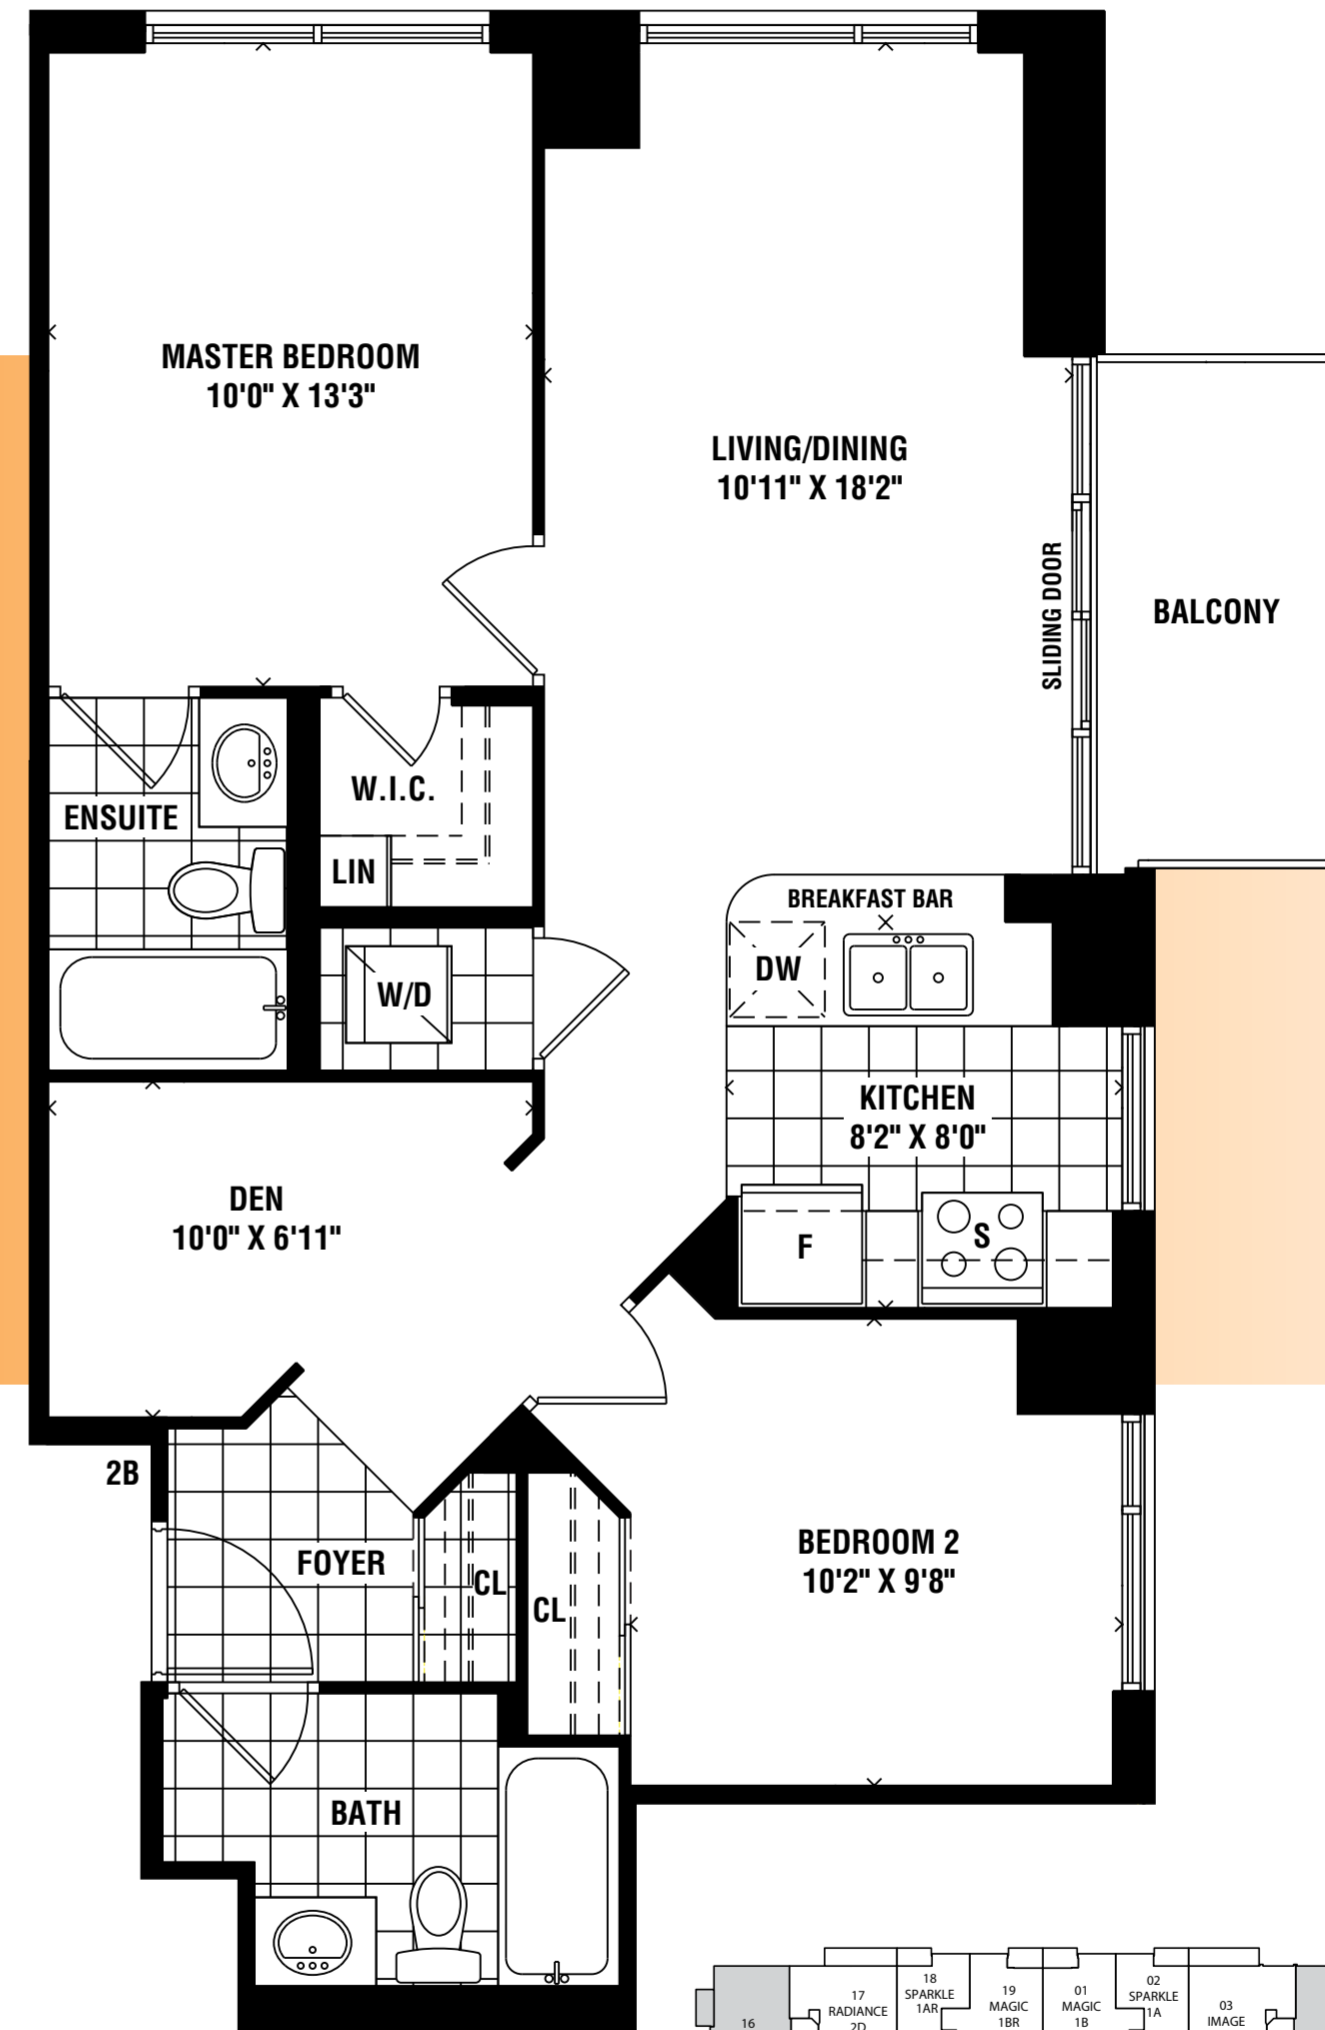

Pure 860 sq. ft.

Pure
860 sq. ft.

Two Bedroom + Den