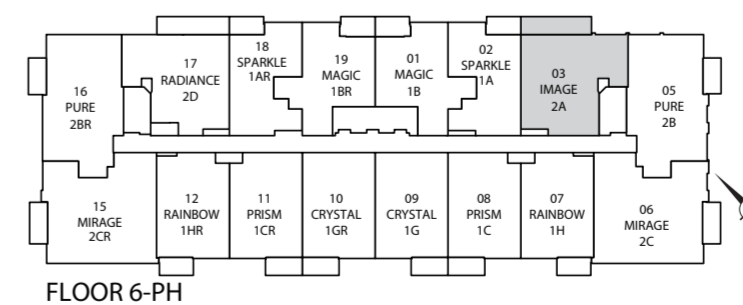

Image 773 sq. ft.

Image
773 sq. ft.

Two Bedroom