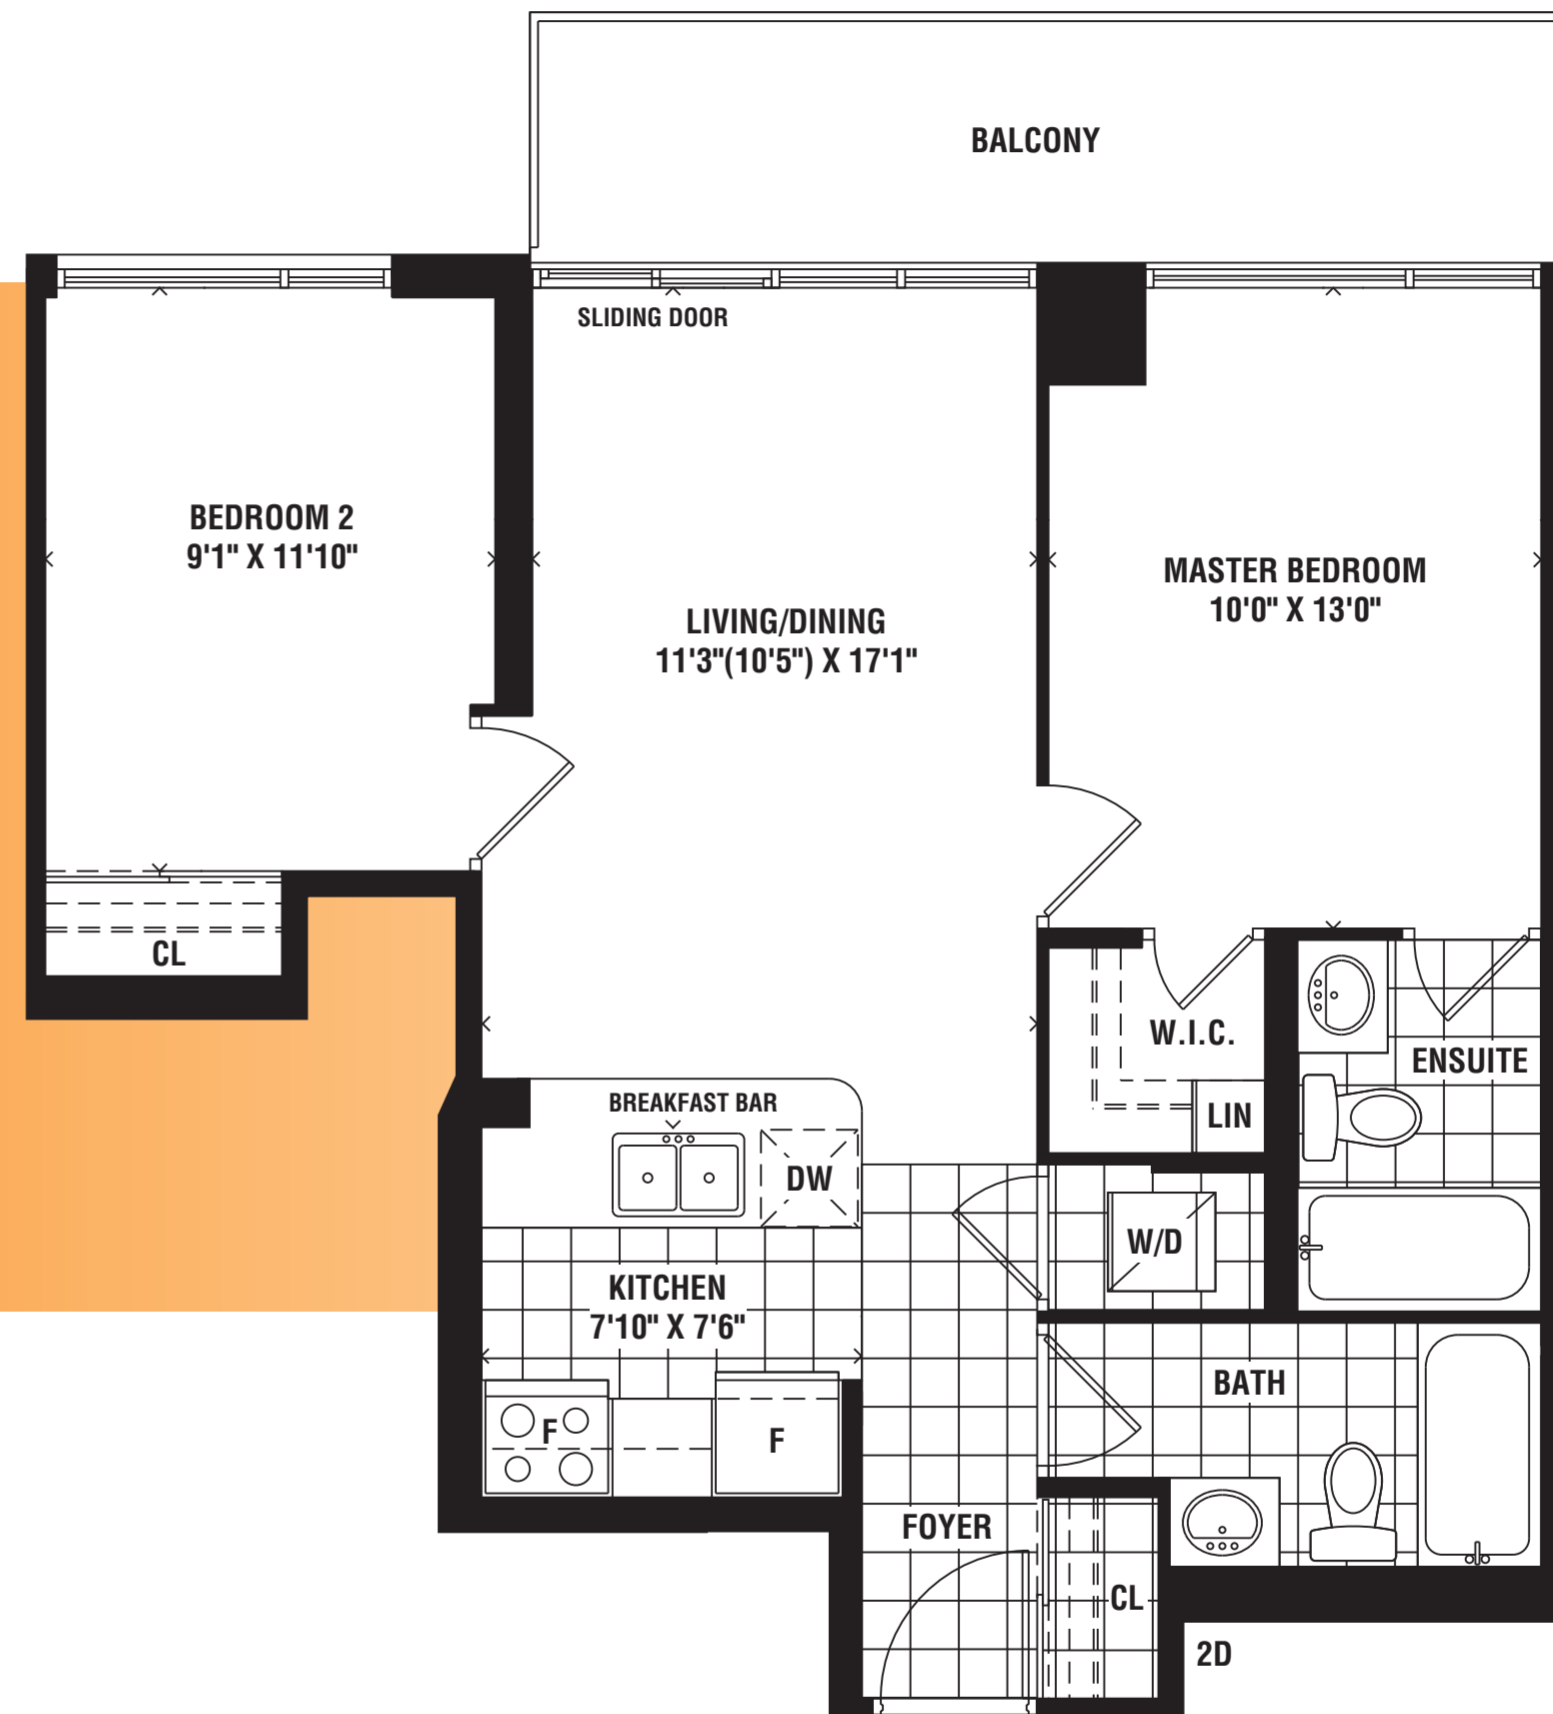

Radiance

746 sq. ft.

Two Bedroom

Radiance 746 sq. ft.