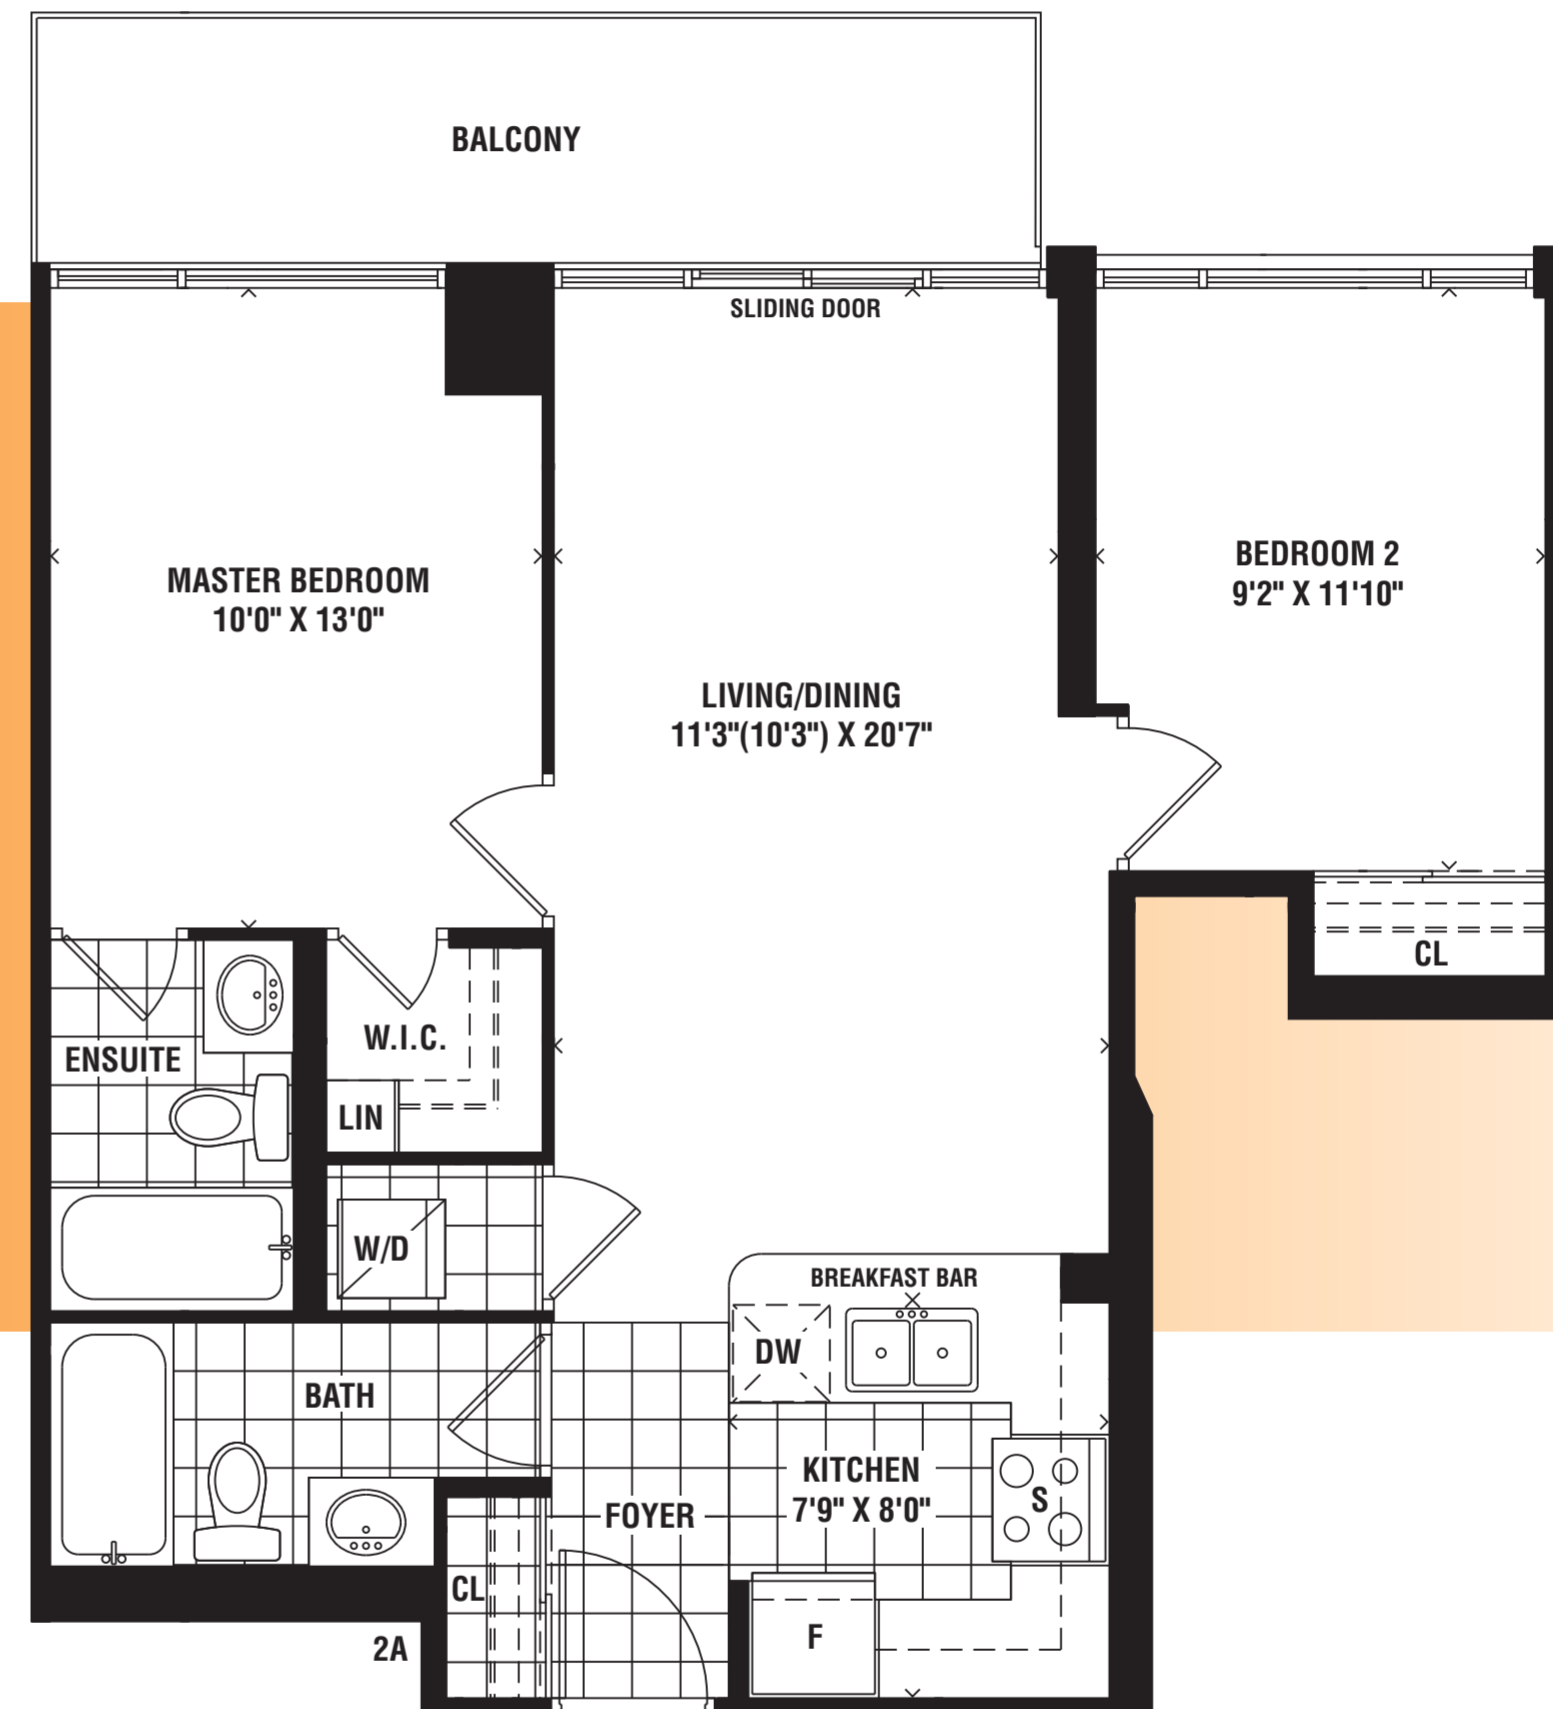

Image 773 sq. ft.

Image
773 sq. ft.

Two Bedroom