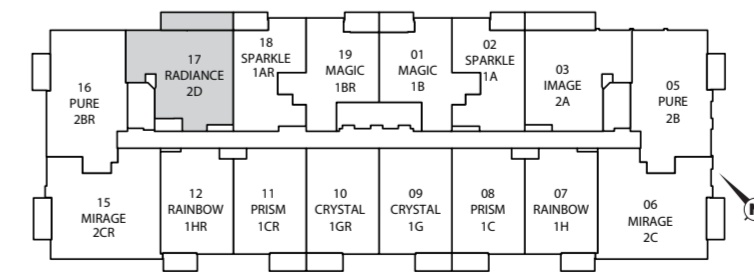

Radiance

746 sq. ft.

Two Bedroom

Radiance 746 sq. ft.