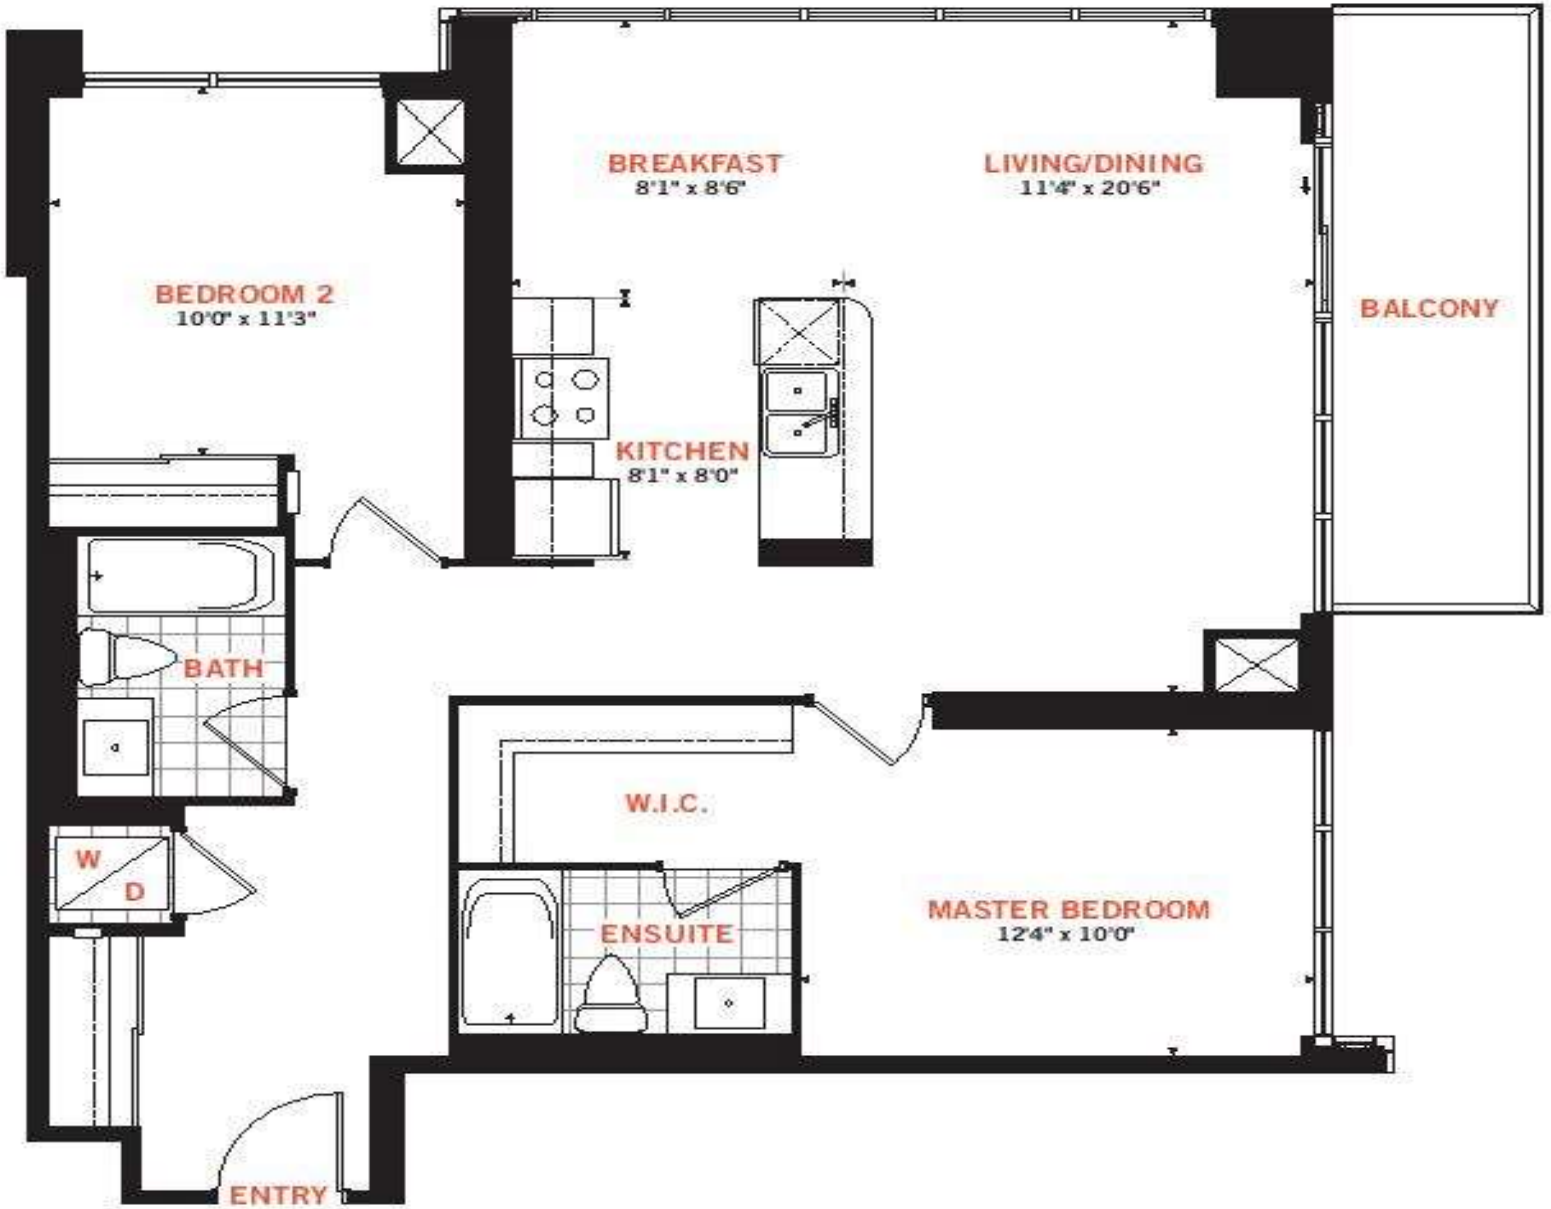

# RESIDENCE 9

**TWO BEDROOM**

Suite Area: 923 sq.ft.

Balcony Area: 120 sq.ft.

Total Area: 1,043 sq.ft.

All areas and stated room dimensions are approximate. Stippled lines indicate areas subject to change without notice. Actual living area and balcony area may vary from Total Area. C. & O.E.

# RESIDENCE 4

## TWO BEDROOM

Suite Area: 1,033 sq.ft.

Balcony Area: 86 sq.ft.

Total Area: 1,119 sq.ft.

All areas and stated room dimensions are approximate. Stippled lines indicate areas subject to change without notice. Actual living area and balcony area may vary from Total Area. C. & O.E.