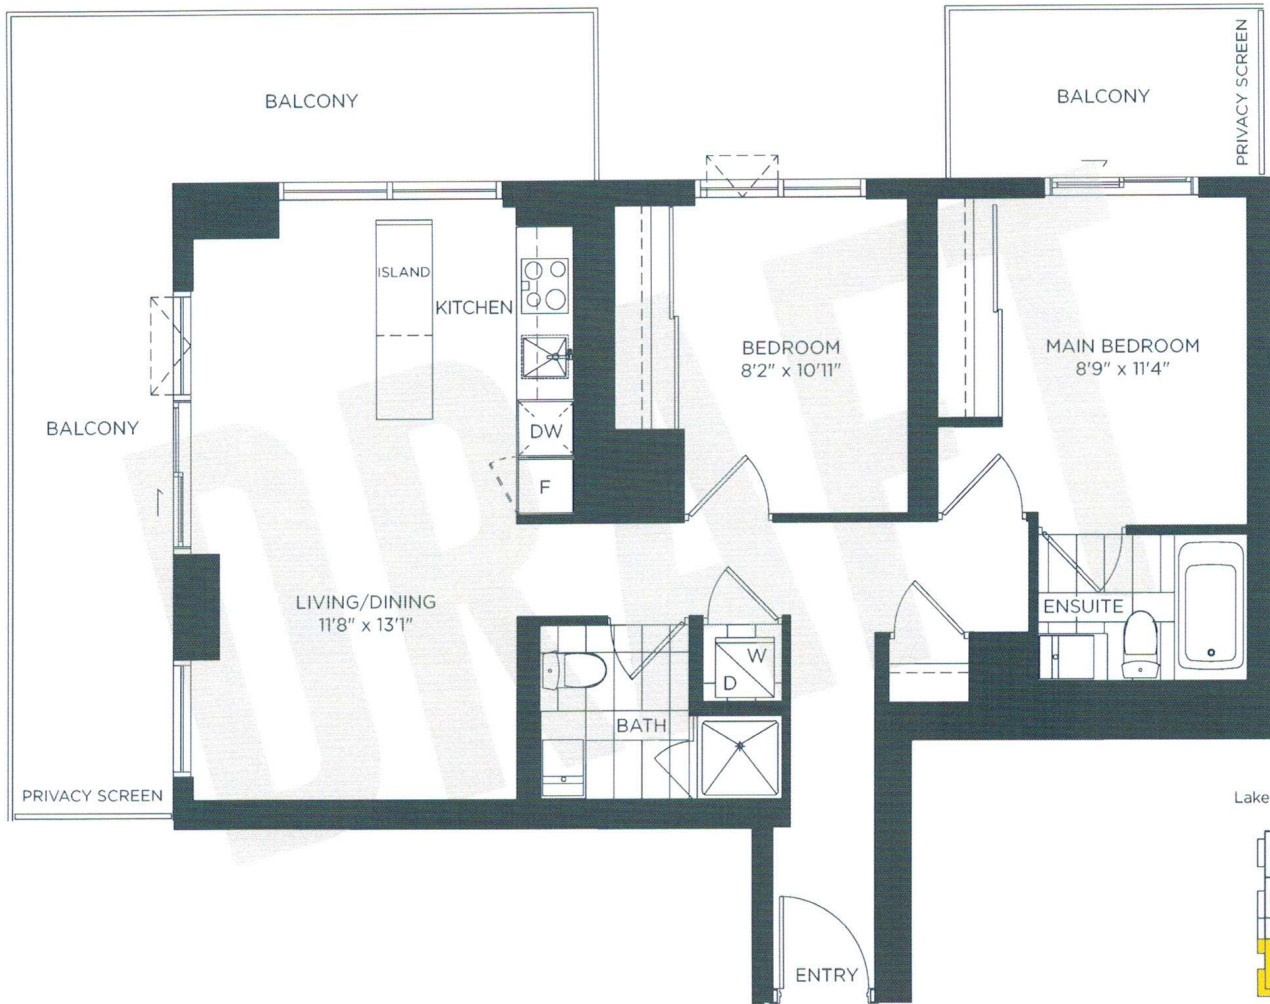

# BONDI BEACH

TWO BEDROOM 2B-E | SOUTHWEST VIEW  
 SUITE AREA: 849 SQ. FT.  
 OUTDOOR AREA: 319 SQ. FT.  
 TOTAL AREA: 1,168 SQ. FT.

Lake Shore Blvd. E.

FLOORS 29-36

Lake Shore Blvd. E.

FLOORS 12-28

**Daniels**  
**love where you live™**  
 In Partnership with WJ Properties

All area and stated room dimensions are approximate. Floor area measured in accordance with TARION bulletin #22. Actual living areas will vary from floor areas stated. The purchaser acknowledges that the actual unit purchased may be a reversed layout to the plan shown. E.&O.E.