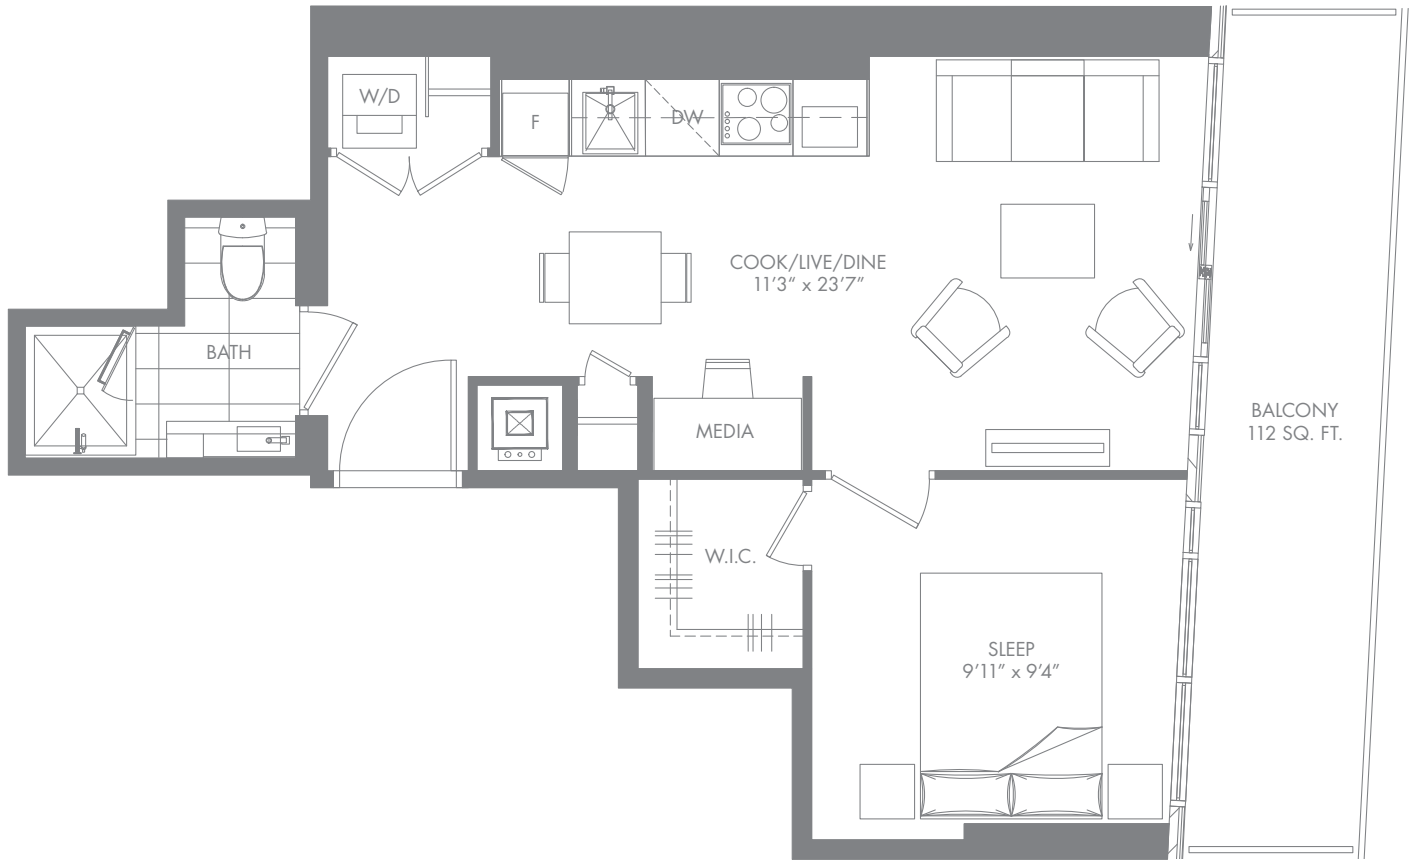

E10-L

1 BED + 1 BATH

476 SQ. FT.

INTERIOR: 404 SQ. FT.

EXTERIOR: 72 SQ. FT.

7/11/19/23/31/35

E05-L

1 BED + MEDIA + 1 BATH

615 SQ. FT.
 INTERIOR: 503 SQ. FT.
 EXTERIOR: 112 SQ. FT.

Sizes and specifications are subject to change without notice. E. & O.E.

E02

1 BED + MEDIA + 1 BATH

626 SQ. FT.

INTERIOR: 514 SQ. FT.

EXTERIOR: 112 SQ. FT.

E08

1 BED + 1 BATH

633 SQ. FT.

INTERIOR: 519 SQ. FT.

EXTERIOR: 114 SQ. FT.

E07-L

1 BED + FLEX + 1 BATH

681 SQ. FT.

INTERIOR: 568 SQ. FT.

EXTERIOR: 113 SQ. FT.

7/11/19/23/31/35

E11-L

1 BED + FLEX + 1 BATH

784 SQ. FT.

INTERIOR: 571 SQ. FT.

EXTERIOR: 213 SQ. FT.