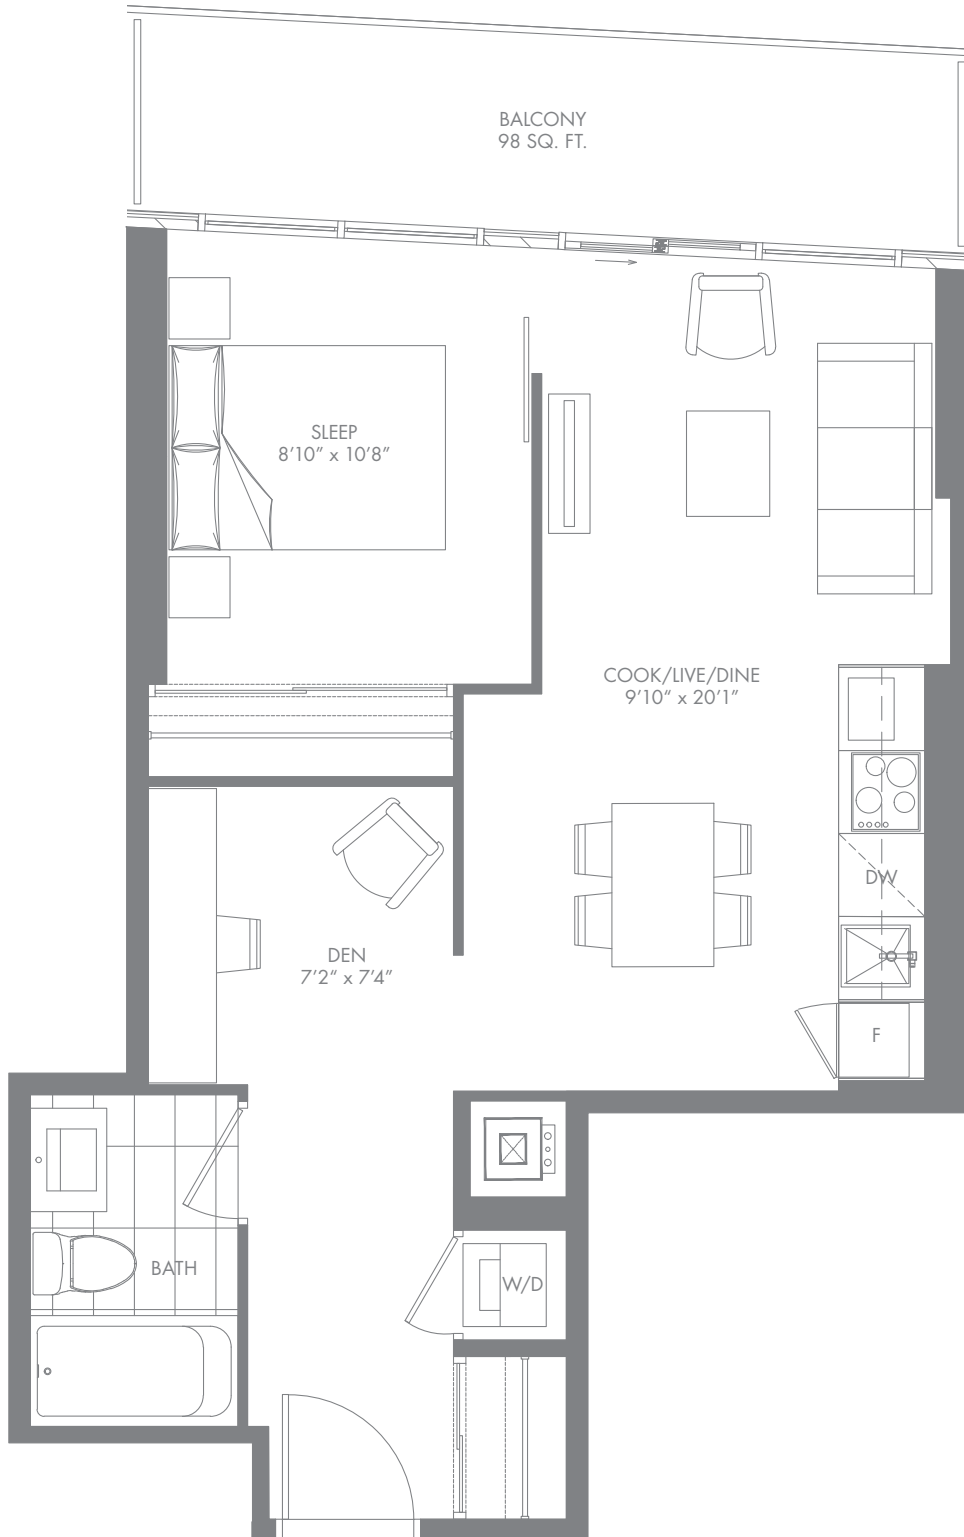

# E07-L

**1 BED + FLEX + 1 BATH**

**681 SQ. FT.**

INTERIOR: 568 SQ. FT.

EXTERIOR: 113 SQ. FT.

7/11/19/23/31/35

# E11-L

**1 BED + FLEX + 1 BATH**

**784 SQ. FT.**

INTERIOR: 571 SQ. FT.

EXTERIOR: 213 SQ. FT.

7/11/19/23/31/35

# E13

**1 BED + DEN + 1 BATH**

**684 SQ. FT.**

INTERIOR: 586 SQ. FT.

EXTERIOR: 98 SQ. FT.

7/11/19/23/31/35

43/47/55

# E06-L

**1 BED + MEDIA + 1 BATH**

**708 SQ. FT.**

INTERIOR: 595 SQ. FT.

EXTERIOR: 113 SQ. FT.

7/11/19/23/31/35