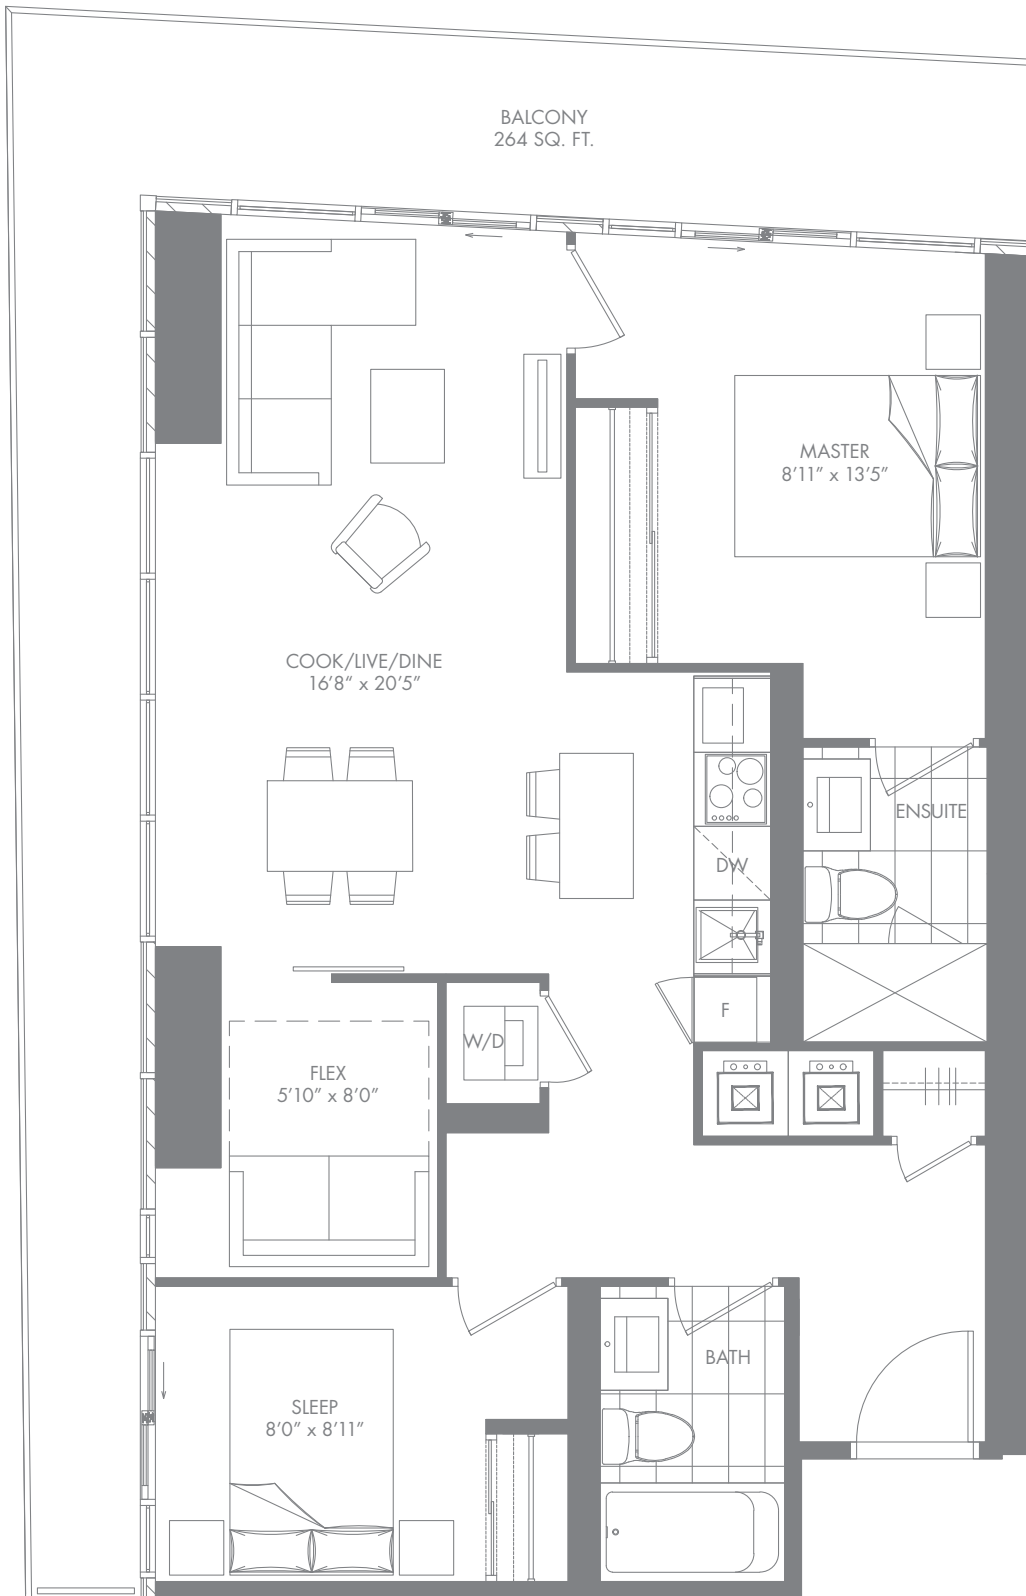

708 SQ. FT.

INTERIOR: 595 SQ. FT.

EXTERIOR: 113 SQ. FT.

7/11/19/23/31/35

E12

1 BED + FLEX + 1 BATH

708 SQ. FT.

INTERIOR: 610 SQ. FT.

EXTERIOR: 98 SQ. FT.

E09-L

2 BED + MEDIA + 1 BATH

823 SQ. FT.

INTERIOR: 624 SQ. FT.

EXTERIOR: 199 SQ. FT.

7/11/19/23/31/35

E01

2 BED + MEDIA + 2 BATH

843 SQ. FT.

INTERIOR: 699 SQ. FT.

EXTERIOR: 144 SQ. FT.

E03

2 BED + DEN + 2 BATH

952 SQ. FT.

INTERIOR: 732 SQ. FT.

EXTERIOR: 220 SQ. FT.

E04

2 BED + FLEX + 2 BATH

1148 SQ. FT.

INTERIOR: 884 SQ. FT.

EXTERIOR: 264 SQ. FT.