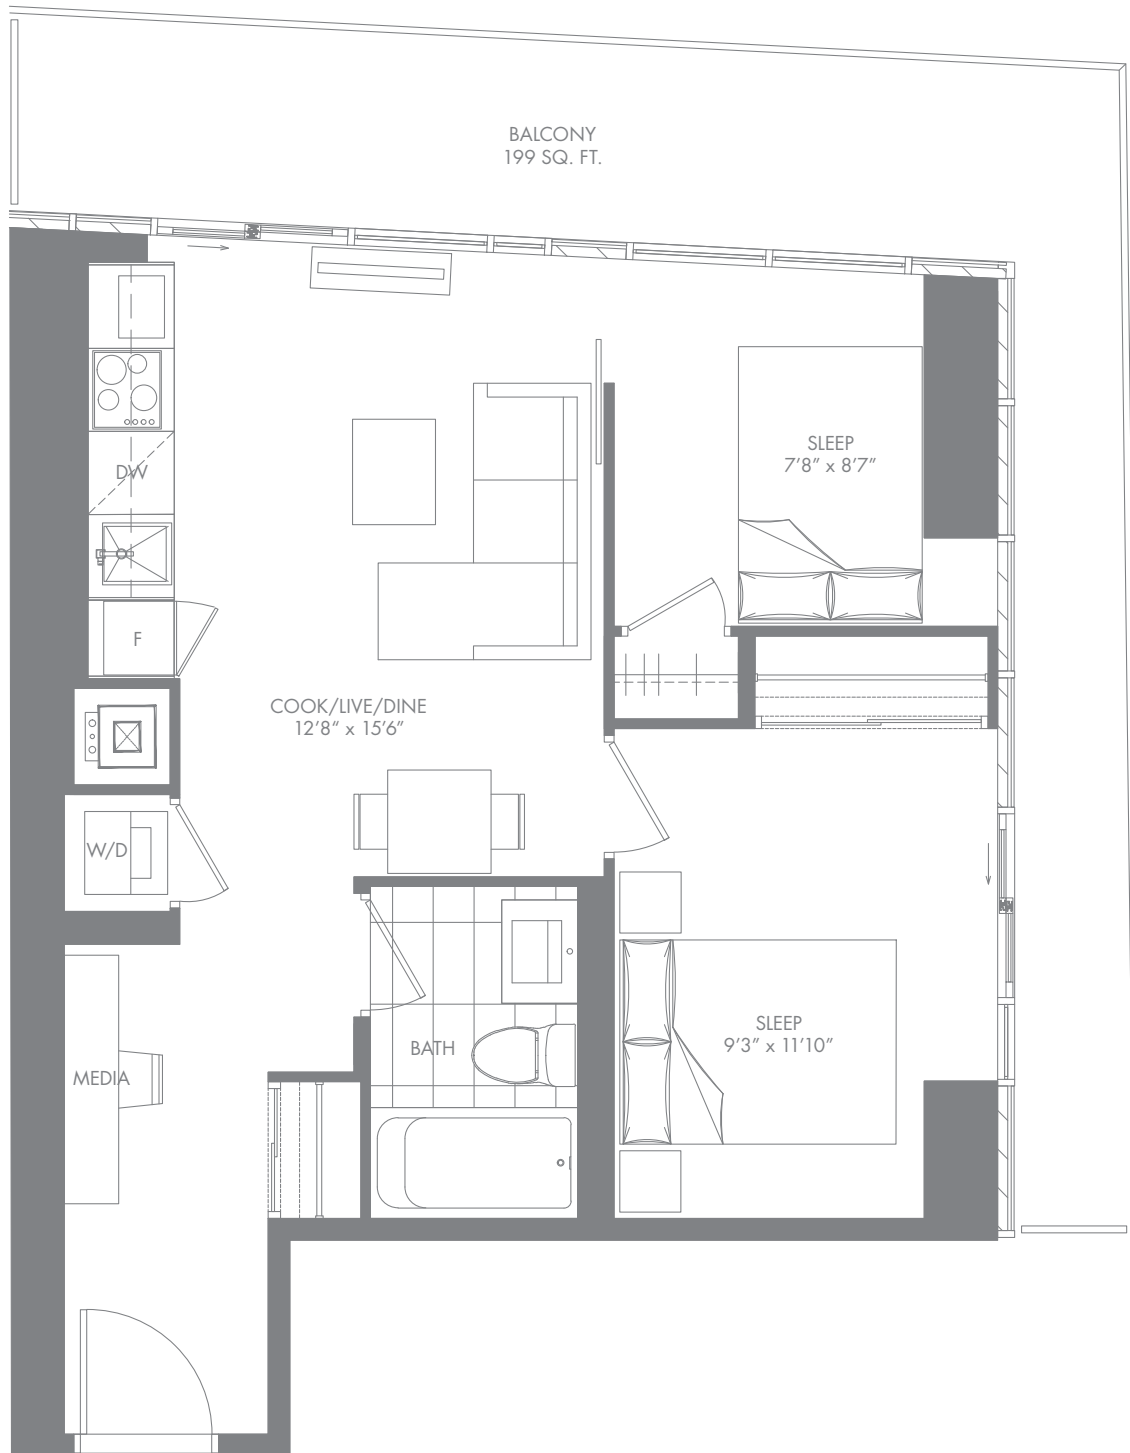

708 SQ. FT.

INTERIOR: 595 SQ. FT.

EXTERIOR: 113 SQ. FT.

7/11/19/23/31/35

E12

1 BED + FLEX + 1 BATH

708 SQ. FT.

INTERIOR: 610 SQ. FT.

EXTERIOR: 98 SQ. FT.

E09-L

2 BED + MEDIA + 1 BATH

823 SQ. FT.

INTERIOR: 624 SQ. FT.

EXTERIOR: 199 SQ. FT.

7/11/19/23/31/35

E01

2 BED + MEDIA + 2 BATH

843 SQ. FT.

INTERIOR: 699 SQ. FT.

EXTERIOR: 144 SQ. FT.

E03

2 BED + DEN + 2 BATH

952 SQ. FT.

INTERIOR: 732 SQ. FT.

EXTERIOR: 220 SQ. FT.

E04

2 BED + FLEX + 2 BATH

1148 SQ. FT.

INTERIOR: 884 SQ. FT.

EXTERIOR: 264 SQ. FT.