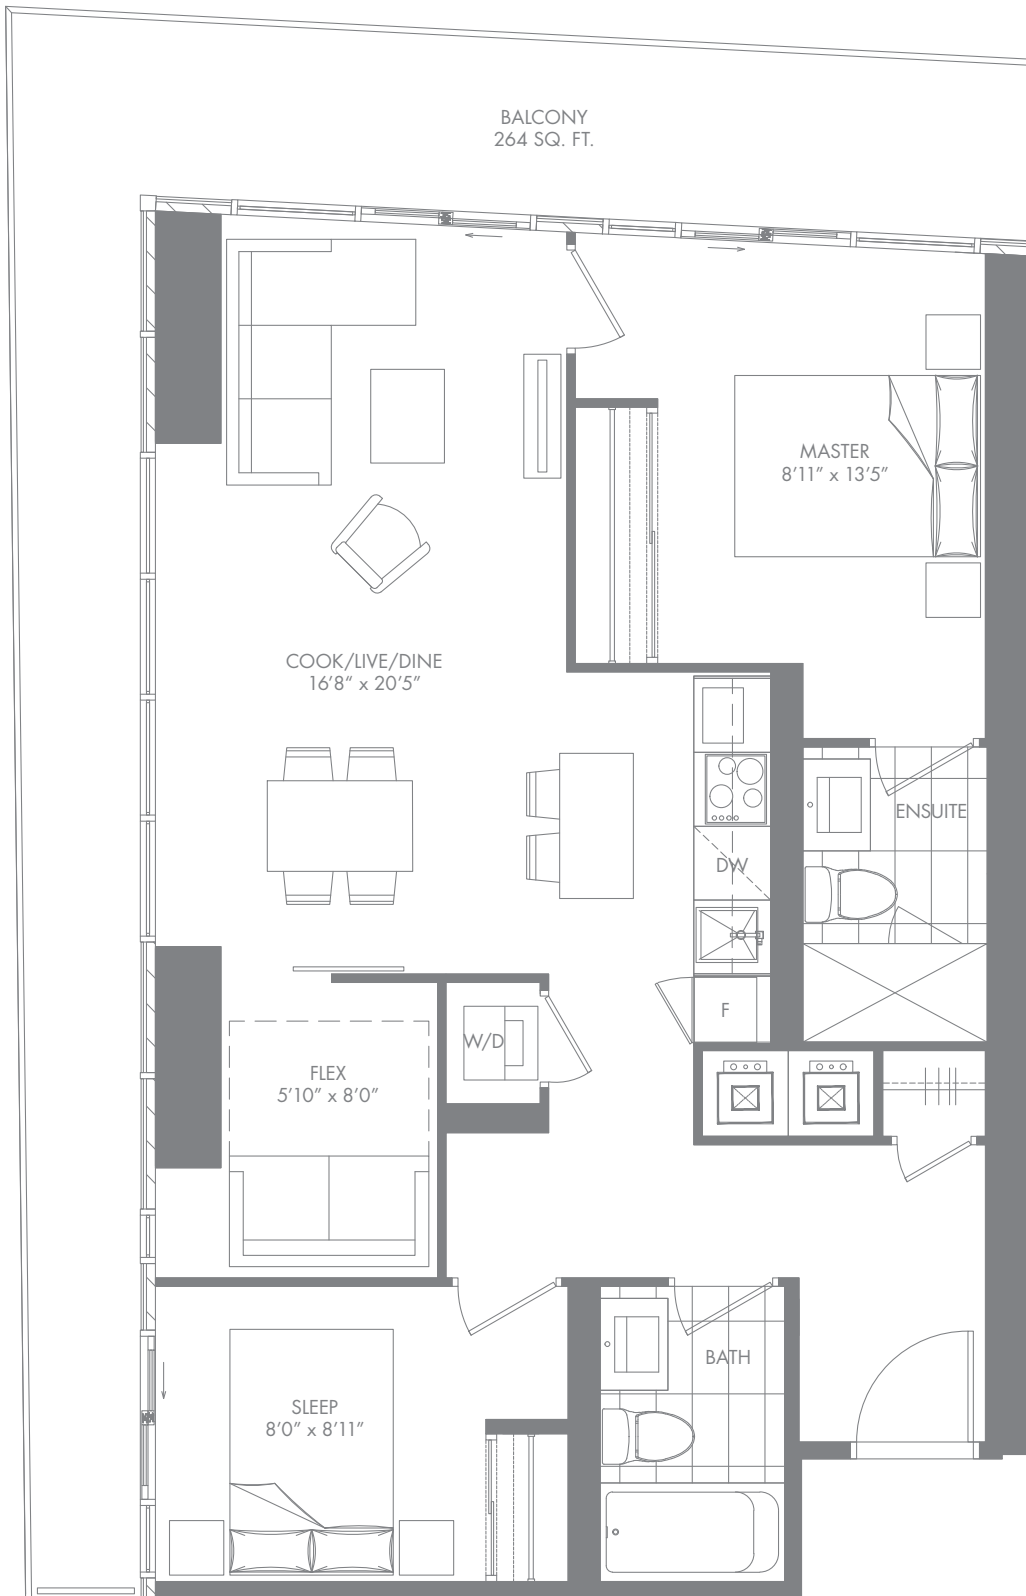

# E10-L

1 BED + 1 BATH

476 SQ. FT.

INTERIOR: 404 SQ. FT.

EXTERIOR: 72 SQ. FT.

7/11/19/23/31/35

# E05-L

**1 BED + MEDIA + 1 BATH**

**615 SQ. FT.**  
 INTERIOR: 503 SQ. FT.  
 EXTERIOR: 112 SQ. FT.

7/11/19/23/31/35

Sizes and specifications are subject to change without notice. E. & O.E.

# E03

**2 BED + DEN + 2 BATH**

**952 SQ. FT.**

INTERIOR: 732 SQ. FT.

EXTERIOR: 220 SQ. FT.

# E04

**2 BED + FLEX + 2 BATH**

**1148 SQ. FT.**

INTERIOR: 884 SQ. FT.

EXTERIOR: 264 SQ. FT.