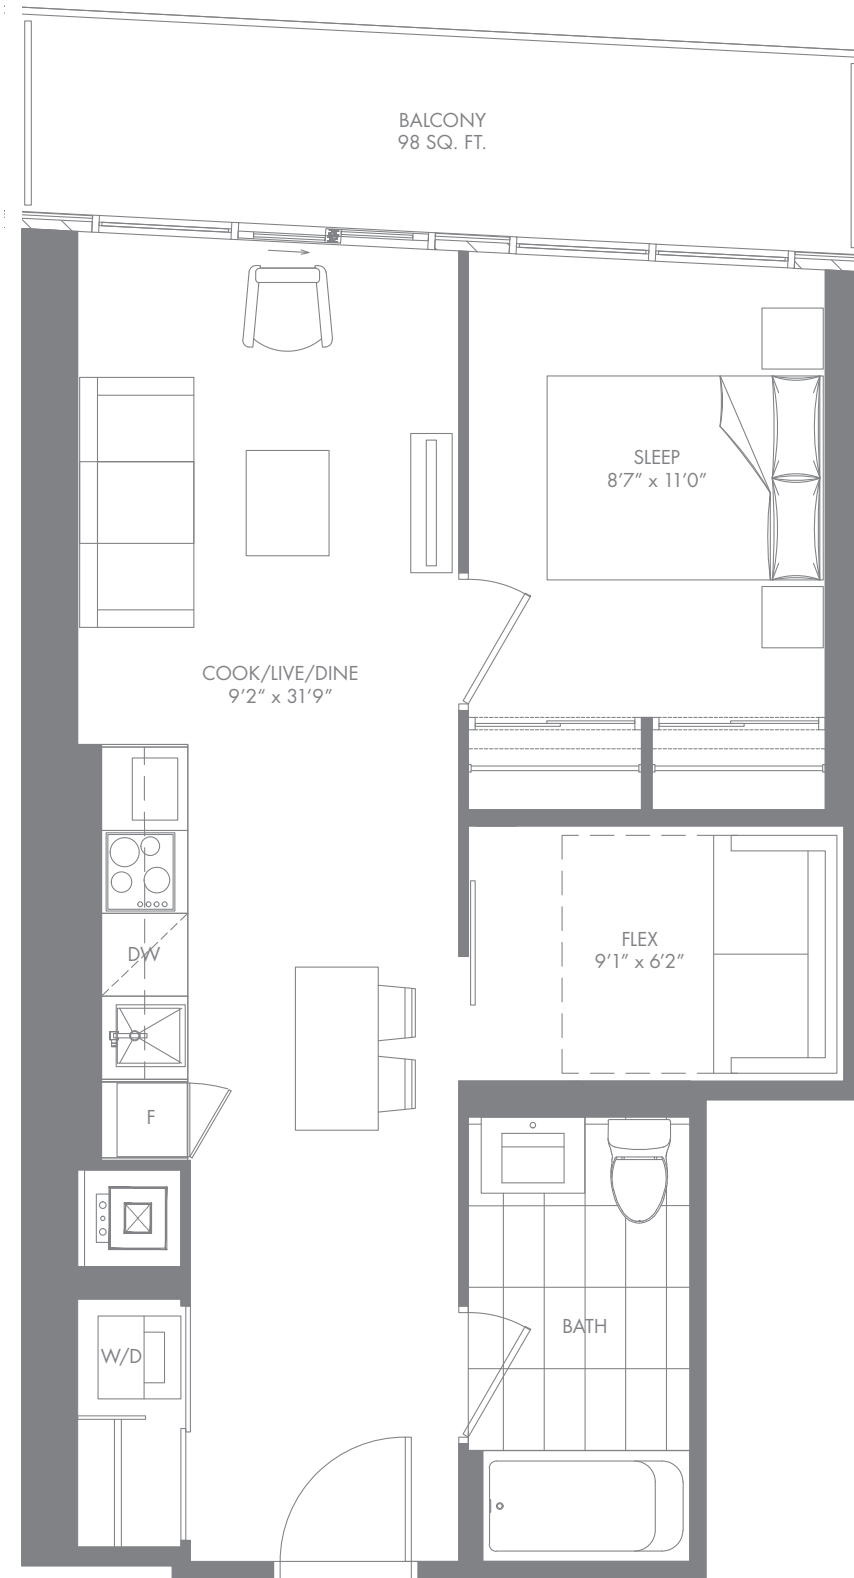

708 SQ. FT.

INTERIOR: 595 SQ. FT.

EXTERIOR: 113 SQ. FT.

7/11/19/23/31/35

E12

1 BED + FLEX + 1 BATH

708 SQ. FT.

INTERIOR: 610 SQ. FT.

EXTERIOR: 98 SQ. FT.

E09-L

2 BED + MEDIA + 1 BATH

823 SQ. FT.

INTERIOR: 624 SQ. FT.

EXTERIOR: 199 SQ. FT.

7/11/19/23/31/35

E01

2 BED + MEDIA + 2 BATH

843 SQ. FT.

INTERIOR: 699 SQ. FT.

EXTERIOR: 144 SQ. FT.

E03

2 BED + DEN + 2 BATH

952 SQ. FT.

INTERIOR: 732 SQ. FT.