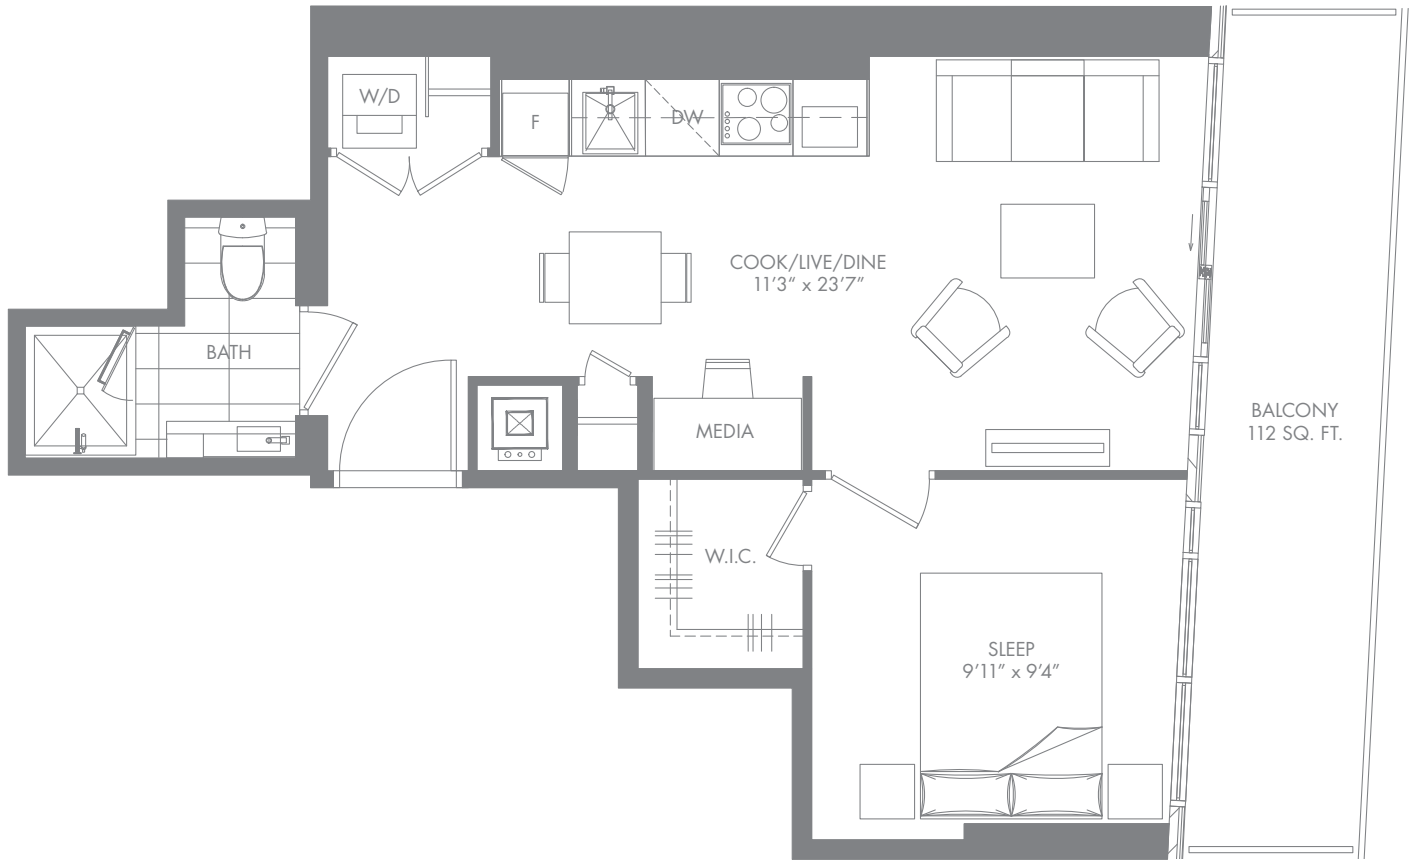

# E10-L

1 BED + 1 BATH

476 SQ. FT.

INTERIOR: 404 SQ. FT.

EXTERIOR: 72 SQ. FT.

7/11/19/23/31/35

# E05-L

**1 BED + MEDIA + 1 BATH**

**615 SQ. FT.**  
 INTERIOR: 503 SQ. FT.  
 EXTERIOR: 112 SQ. FT.

7/11/19/23/31/35

Sizes and specifications are subject to change without notice. E. & O.E.

# E02

**1 BED + MEDIA + 1 BATH**

**626 SQ. FT.**

INTERIOR: 514 SQ. FT.

EXTERIOR: 112 SQ. FT.

# E07-L

**1 BED + FLEX + 1 BATH**

**681 SQ. FT.**

INTERIOR: 568 SQ. FT.

EXTERIOR: 113 SQ. FT.

7/11/19/23/31/35