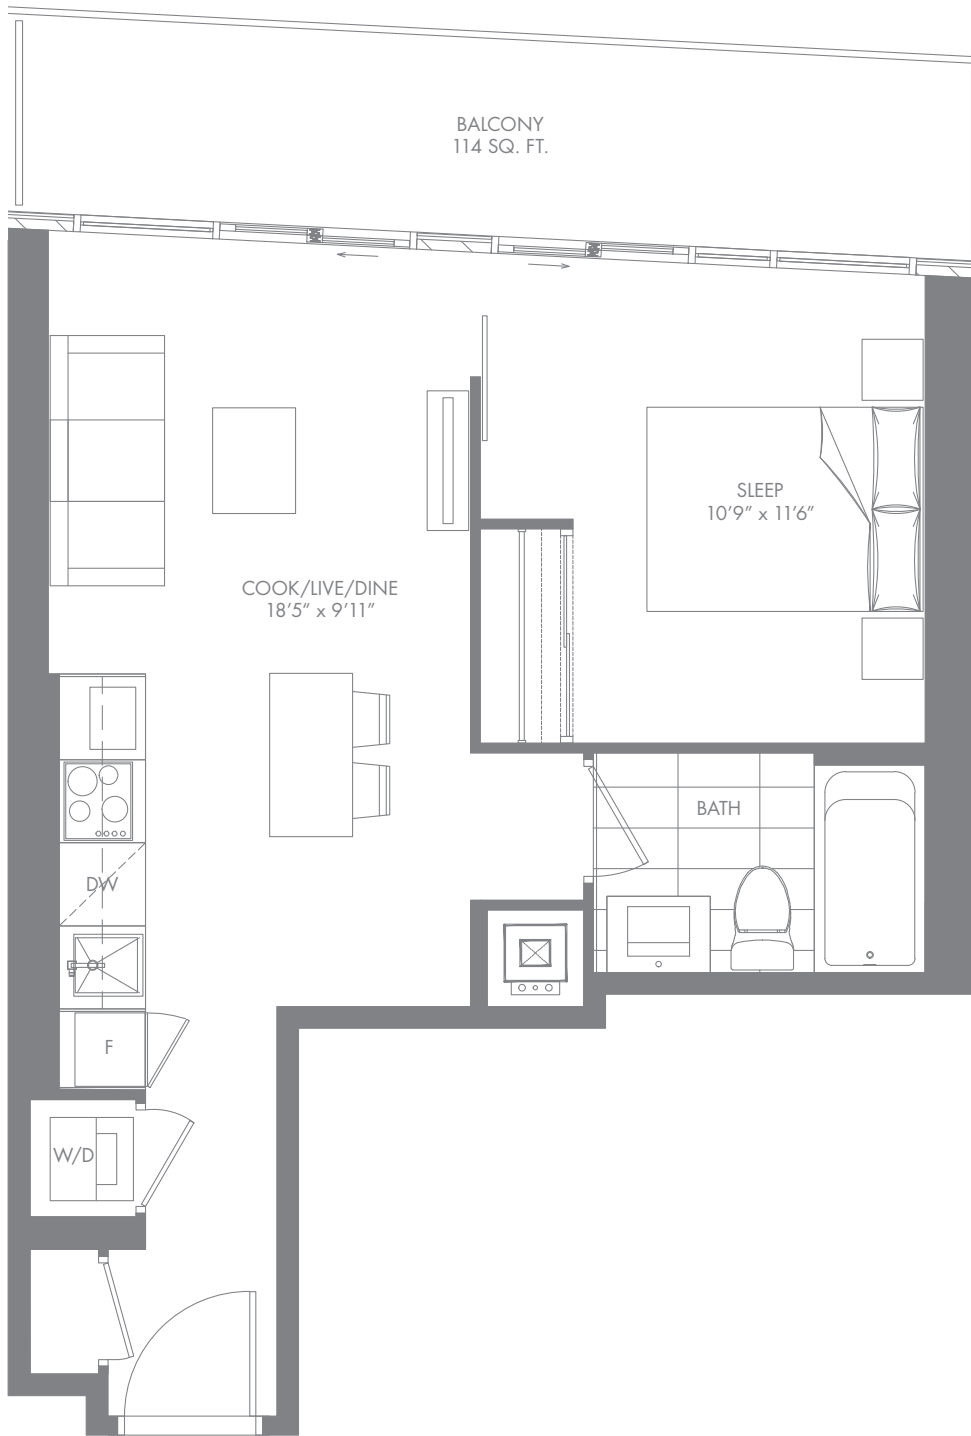

# E05-L

**1 BED + MEDIA + 1 BATH**

**615 SQ. FT.**  
 INTERIOR: 503 SQ. FT.  
 EXTERIOR: 112 SQ. FT.

7/11/19/23/31/35

Sizes and specifications are subject to change without notice. E. & O.E.

# E02

**1 BED + MEDIA + 1 BATH**

**626 SQ. FT.**

INTERIOR: 514 SQ. FT.

EXTERIOR: 112 SQ. FT.

# E08

1 BED + 1 BATH

633 SQ. FT.

INTERIOR: 519 SQ. FT.

EXTERIOR: 114 SQ. FT.

# E07-L

**1 BED + FLEX + 1 BATH**

**681 SQ. FT.**

INTERIOR: 568 SQ. FT.

EXTERIOR: 113 SQ. FT.

7/11/19/23/31/35