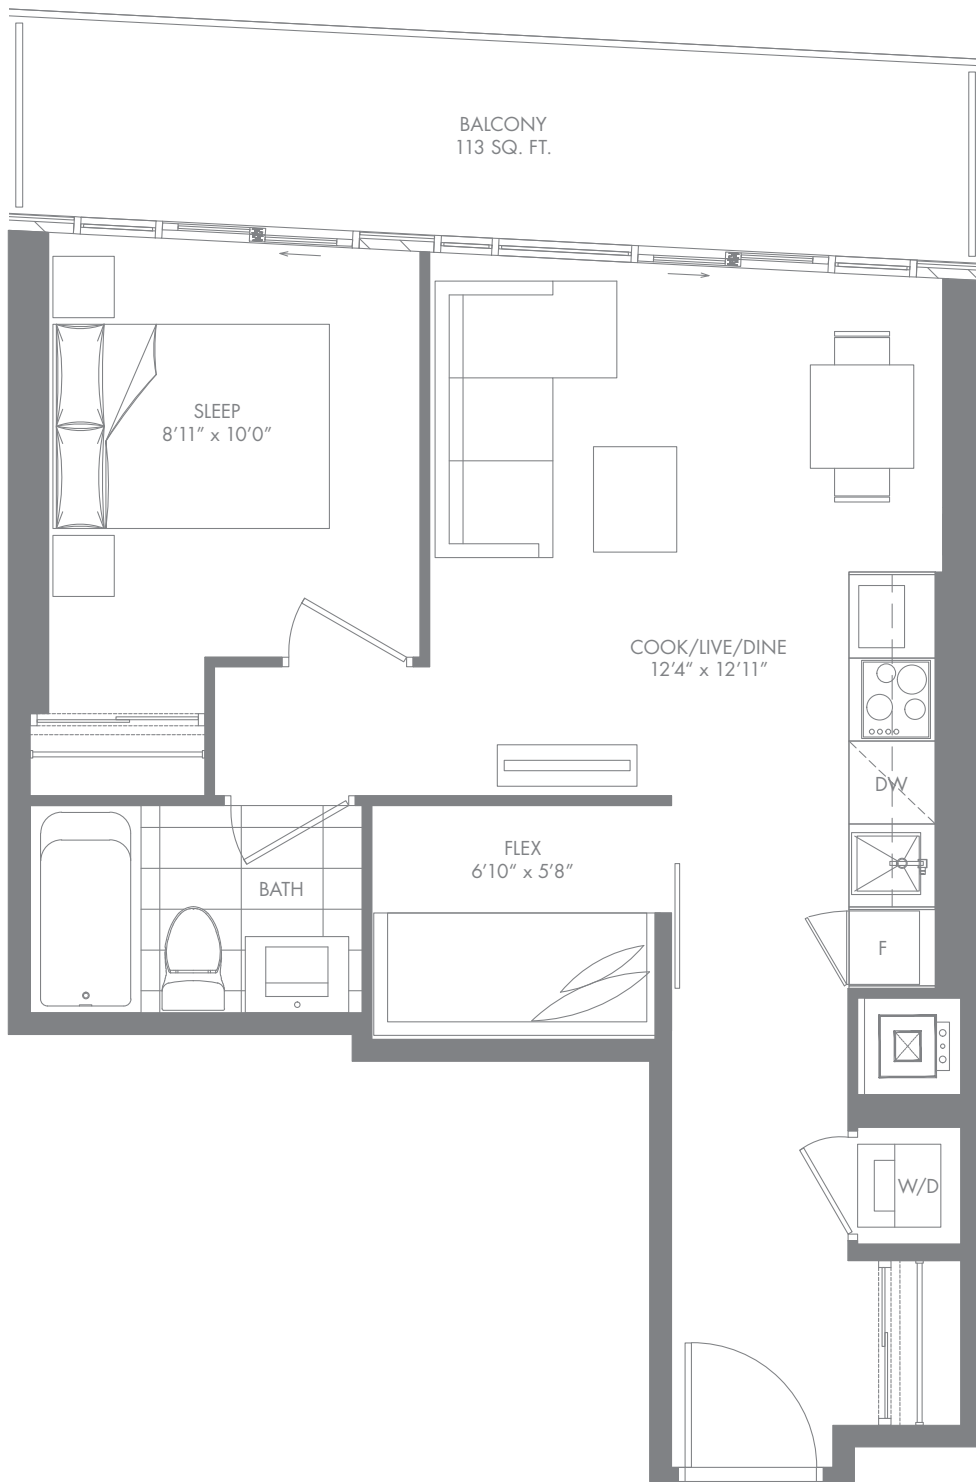

# E02

**1 BED + MEDIA + 1 BATH**

**626 SQ. FT.**

INTERIOR: 514 SQ. FT.

EXTERIOR: 112 SQ. FT.

# E08

1 BED + 1 BATH

633 SQ. FT.

INTERIOR: 519 SQ. FT.

EXTERIOR: 114 SQ. FT.

# E07-L

**1 BED + FLEX + 1 BATH**

**681 SQ. FT.**

INTERIOR: 568 SQ. FT.

EXTERIOR: 113 SQ. FT.

7/11/19/23/31/35

# E11-L

**1 BED + FLEX + 1 BATH**

**784 SQ. FT.**

INTERIOR: 571 SQ. FT.

EXTERIOR: 213 SQ. FT.

7/11/19/23/31/35