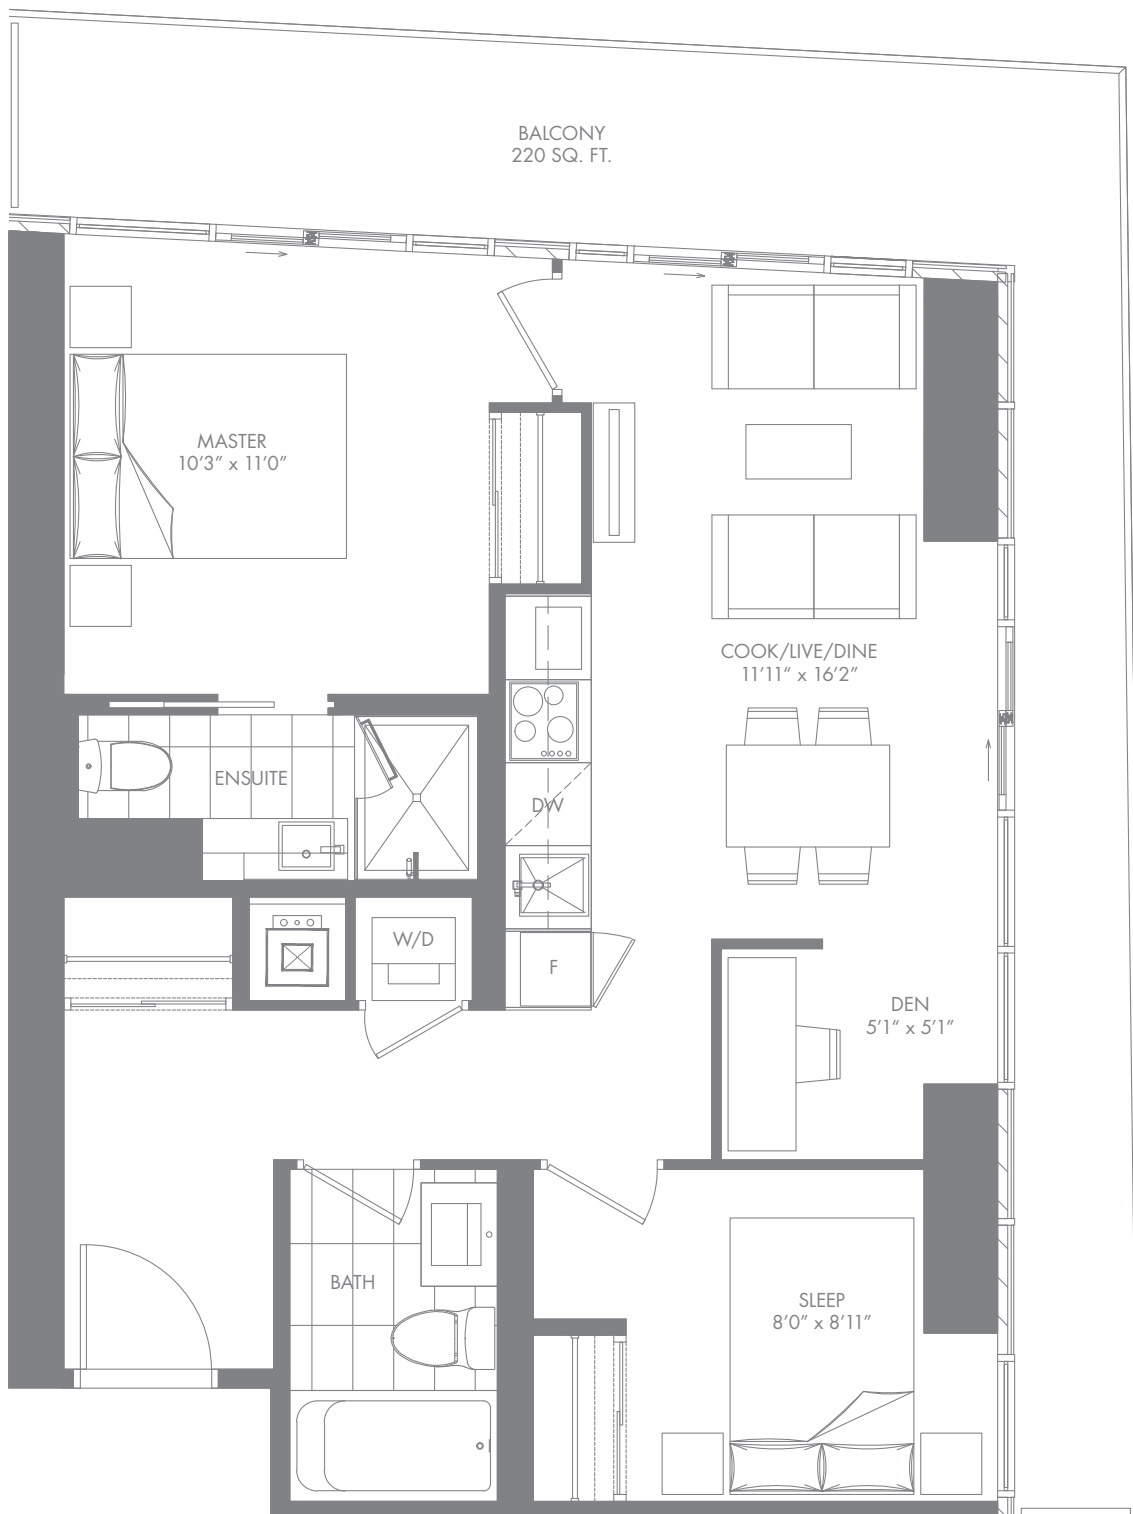

615 SQ. FT.
 INTERIOR: 503 SQ. FT.
 EXTERIOR: 112 SQ. FT.

Sizes and specifications are subject to change without notice. E. & O.E.

E02

1 BED + MEDIA + 1 BATH

626 SQ. FT.

INTERIOR: 514 SQ. FT.

EXTERIOR: 112 SQ. FT.

INTERIOR: 610 SQ. FT.

EXTERIOR: 98 SQ. FT.

E09-L

2 BED + MEDIA + 1 BATH

823 SQ. FT.

INTERIOR: 624 SQ. FT.

EXTERIOR: 199 SQ. FT.

7/11/19/23/31/35

E01

2 BED + MEDIA + 2 BATH

843 SQ. FT.

INTERIOR: 699 SQ. FT.

EXTERIOR: 144 SQ. FT.

E03

2 BED + DEN + 2 BATH

952 SQ. FT.

INTERIOR: 732 SQ. FT.

EXTERIOR: 220 SQ. FT.

E04

2 BED + FLEX + 2 BATH

1148 SQ. FT.

INTERIOR: 884 SQ. FT.

EXTERIOR: 264 SQ. FT.