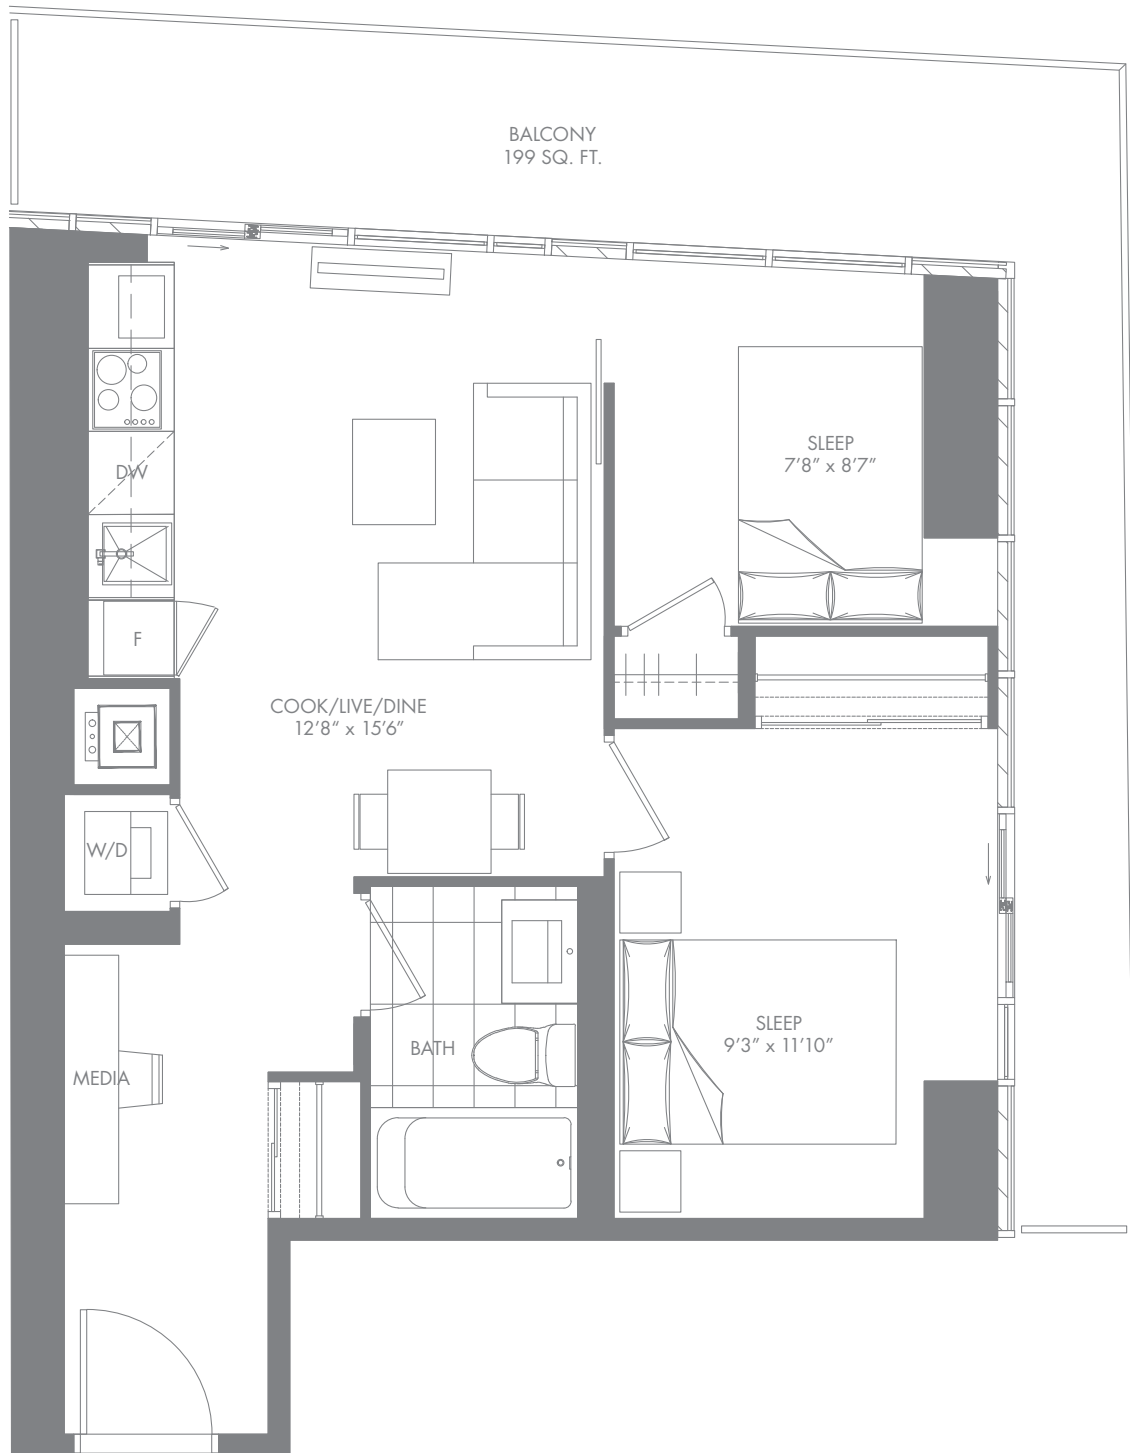

# E10-L

1 BED + 1 BATH

476 SQ. FT.

INTERIOR: 404 SQ. FT.

EXTERIOR: 72 SQ. FT.

7/11/19/23/31/35

# E06-L

**1 BED + MEDIA + 1 BATH**

**708 SQ. FT.**

INTERIOR: 595 SQ. FT.

EXTERIOR: 113 SQ. FT.

7/11/19/23/31/35

# E12

**1 BED + FLEX + 1 BATH**

**708 SQ. FT.**

INTERIOR: 610 SQ. FT.

EXTERIOR: 98 SQ. FT.

7/11/19/23/31/35

43/47/55

# E09-L

**2 BED + MEDIA + 1 BATH**

**823 SQ. FT.**

INTERIOR: 624 SQ. FT.

EXTERIOR: 199 SQ. FT.

7/11/19/23/31/35