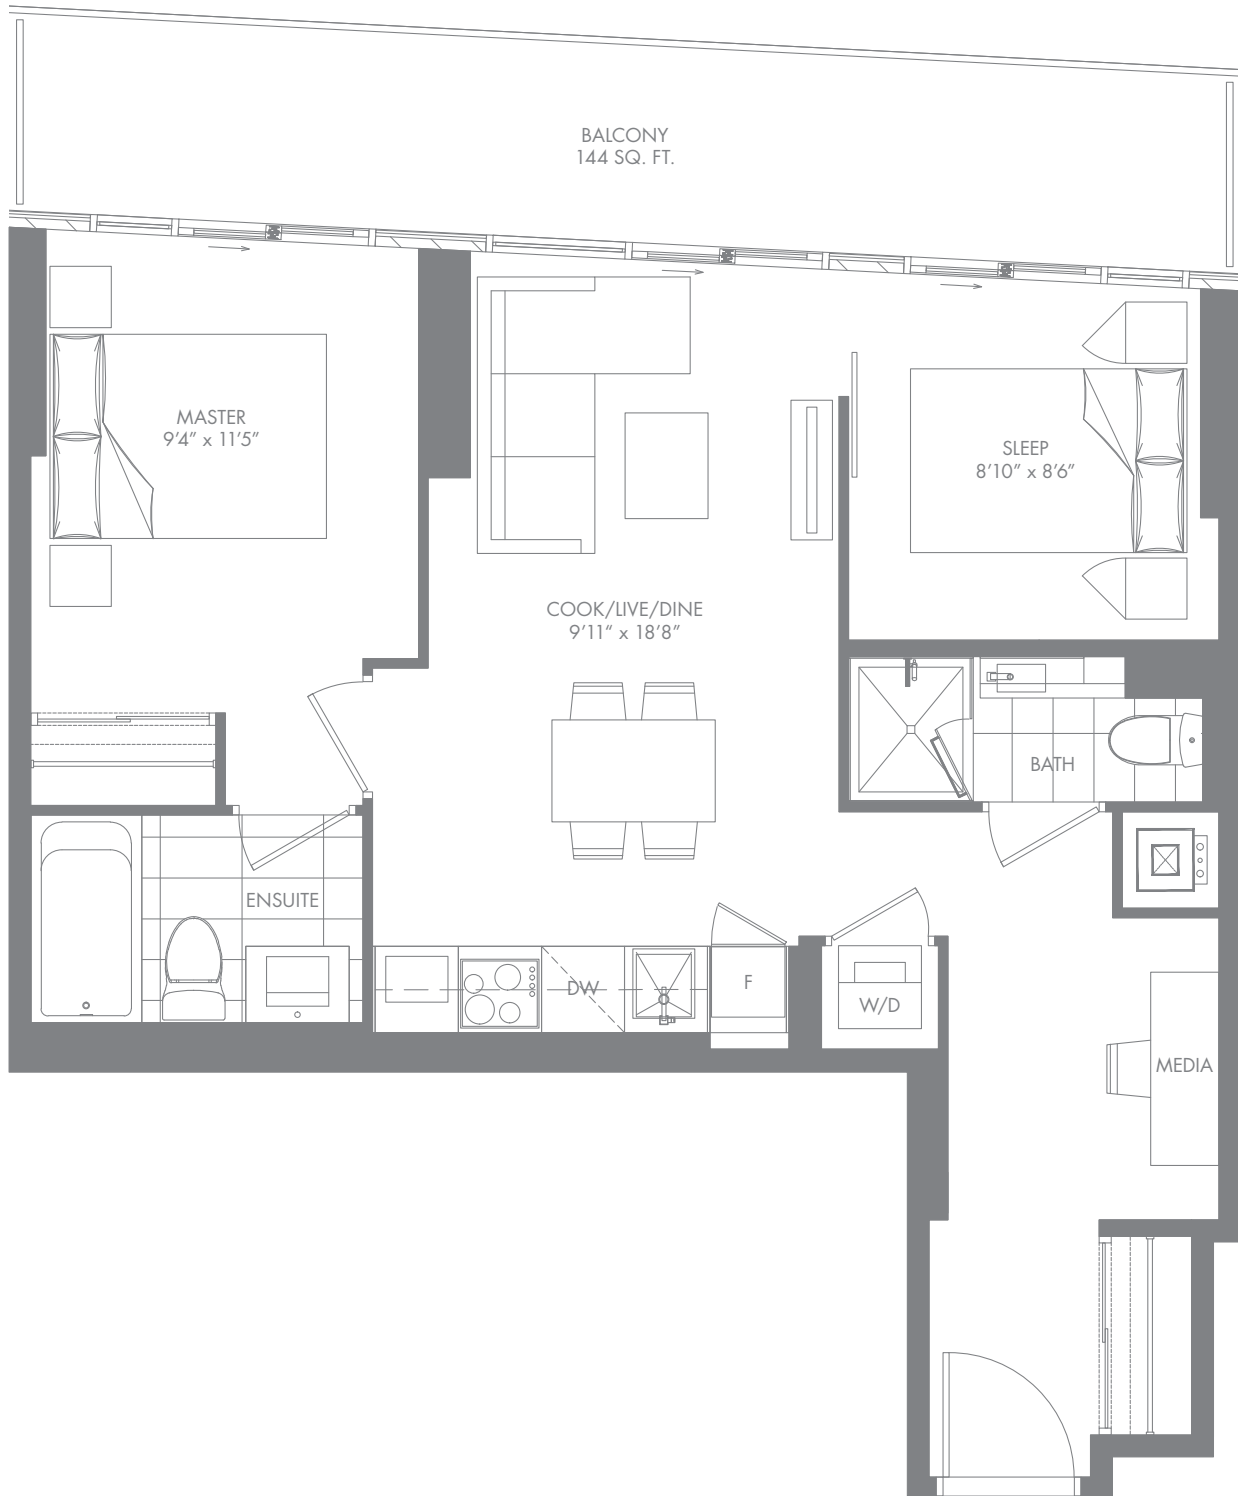

1 BED + MEDIA + 1 BATH

708 SQ. FT.

INTERIOR: 595 SQ. FT.

EXTERIOR: 113 SQ. FT.

7/11/19/23/31/35

E12

1 BED + FLEX + 1 BATH

708 SQ. FT.

INTERIOR: 610 SQ. FT.

EXTERIOR: 98 SQ. FT.

E09-L

2 BED + MEDIA + 1 BATH

823 SQ. FT.

INTERIOR: 624 SQ. FT.

EXTERIOR: 199 SQ. FT.

7/11/19/23/31/35

E01

2 BED + MEDIA + 2 BATH

843 SQ. FT.

INTERIOR: 699 SQ. FT.

EXTERIOR: 144 SQ. FT.

E03

2 BED + DEN + 2 BATH

952 SQ. FT.

INTERIOR: 732 SQ. FT.

EXTERIOR: 220 SQ. FT.

E04

2 BED + FLEX + 2 BATH

1148 SQ. FT.

INTERIOR: 884 SQ. FT.

EXTERIOR: 264 SQ. FT.