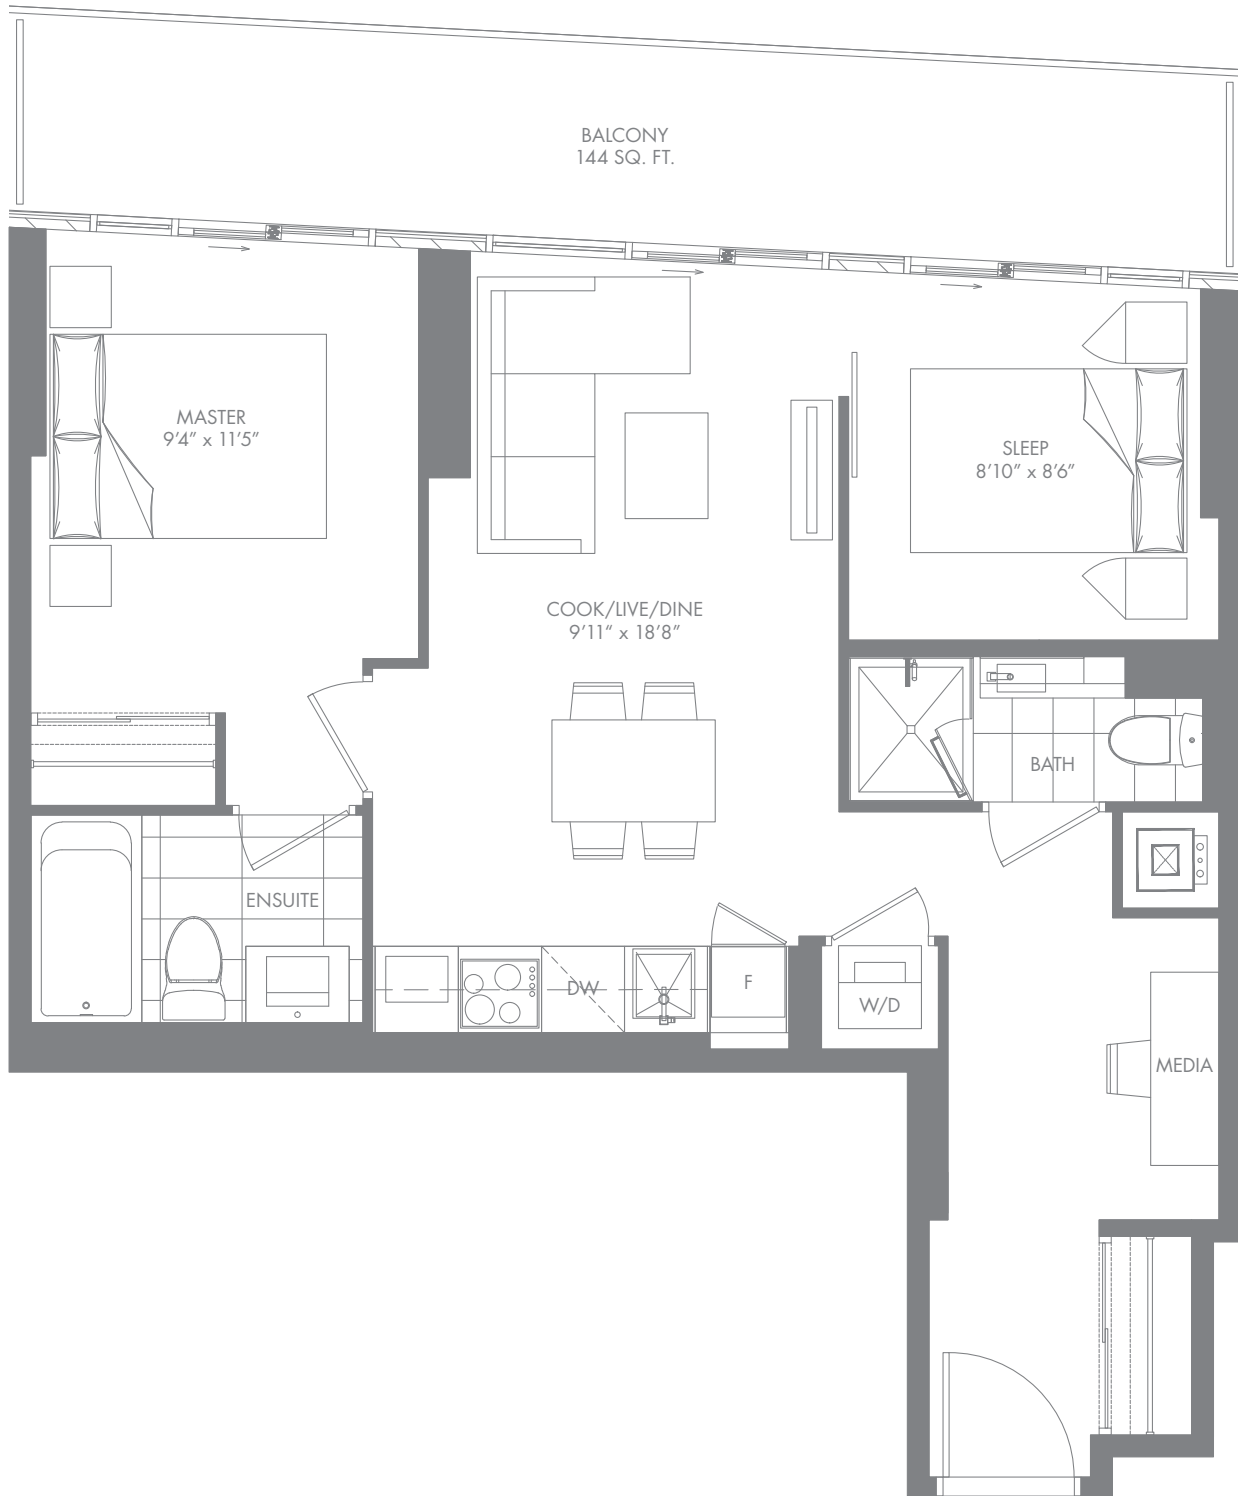

708 SQ. FT.

INTERIOR: 595 SQ. FT.

EXTERIOR: 113 SQ. FT.

7/11/19/23/31/35

E12

1 BED + FLEX + 1 BATH

708 SQ. FT.

INTERIOR: 610 SQ. FT.

EXTERIOR: 98 SQ. FT.

E09-L

2 BED + MEDIA + 1 BATH

823 SQ. FT.

INTERIOR: 624 SQ. FT.

EXTERIOR: 199 SQ. FT.

7/11/19/23/31/35

E01

2 BED + MEDIA + 2 BATH

843 SQ. FT.

INTERIOR: 699 SQ. FT.

EXTERIOR: 144 SQ. FT.

E03

2 BED + DEN + 2 BATH

952 SQ. FT.

INTERIOR: 732 SQ. FT.

EXTERIOR: 220 SQ. FT.

E04

2 BED + FLEX + 2 BATH

1148 SQ. FT.

INTERIOR: 884 SQ. FT.

EXTERIOR: 264 SQ. FT.