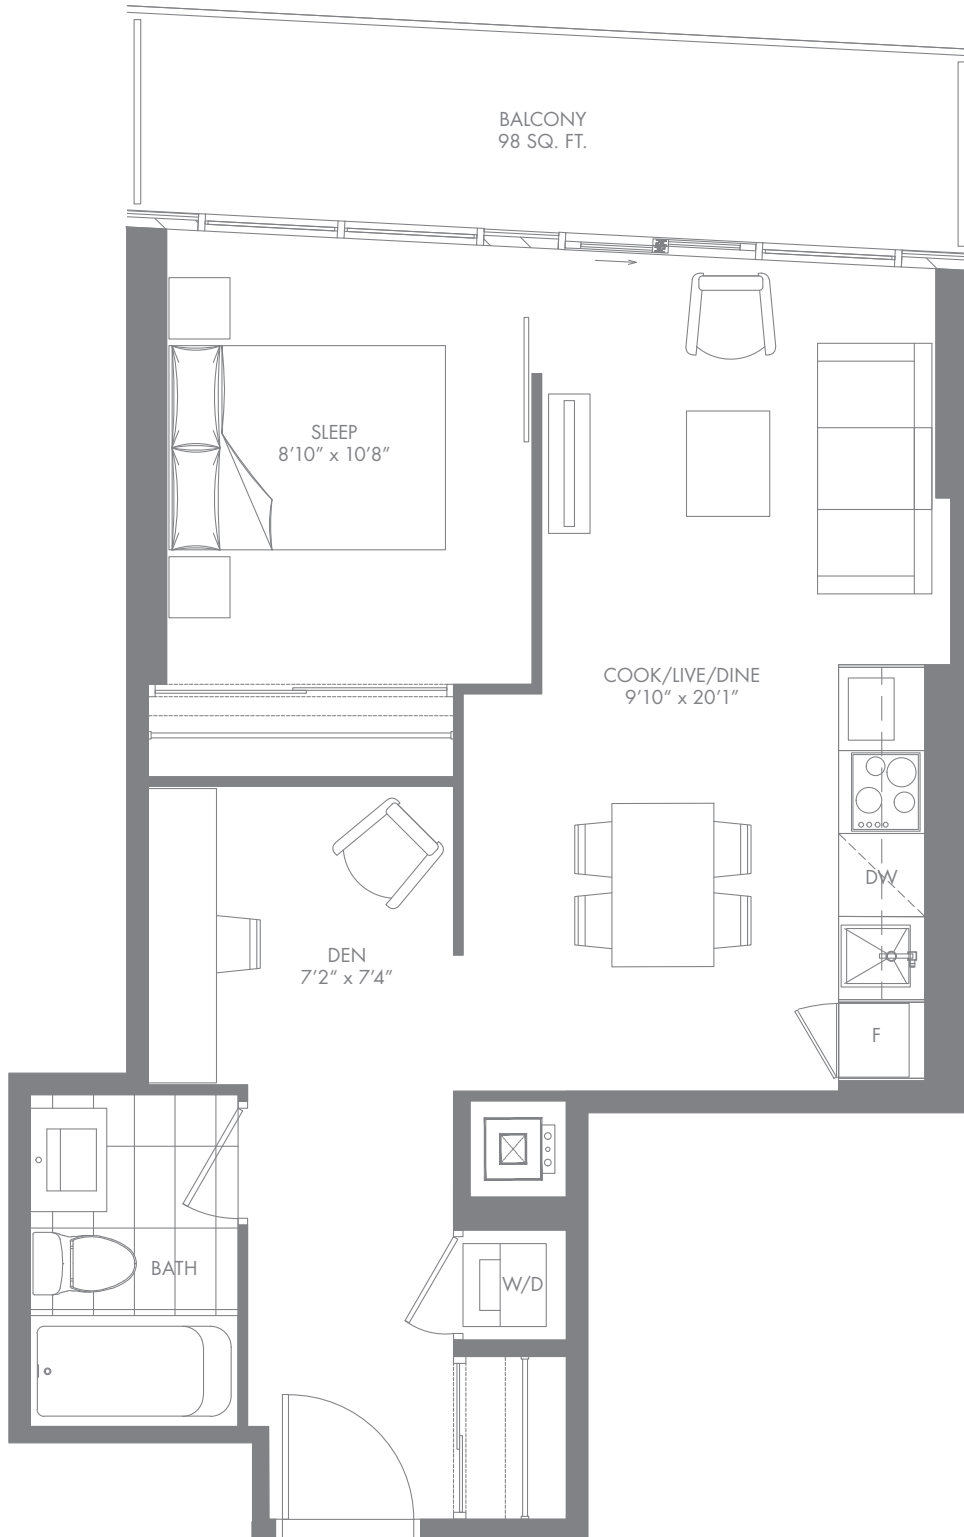

1 BED + 1 BATH

633 SQ. FT.

INTERIOR: 519 SQ. FT.

EXTERIOR: 114 SQ. FT.

E07-L

1 BED + FLEX + 1 BATH

681 SQ. FT.

INTERIOR: 568 SQ. FT.

EXTERIOR: 113 SQ. FT.

7/11/19/23/31/35

E11-L

1 BED + FLEX + 1 BATH

784 SQ. FT.

INTERIOR: 571 SQ. FT.

EXTERIOR: 213 SQ. FT.

E13

1 BED + DEN + 1 BATH

684 SQ. FT.

INTERIOR: 586 SQ. FT.

EXTERIOR: 98 SQ. FT.

7/11/19/23/31/35

43/47/55

E06-L

1 BED + MEDIA + 1 BATH

708 SQ. FT.

INTERIOR: 595 SQ. FT.

EXTERIOR: 113 SQ. FT.

7/11/19/23/31/35

E12

1 BED + FLEX + 1 BATH

708 SQ. FT.

INTERIOR: 610 SQ. FT.