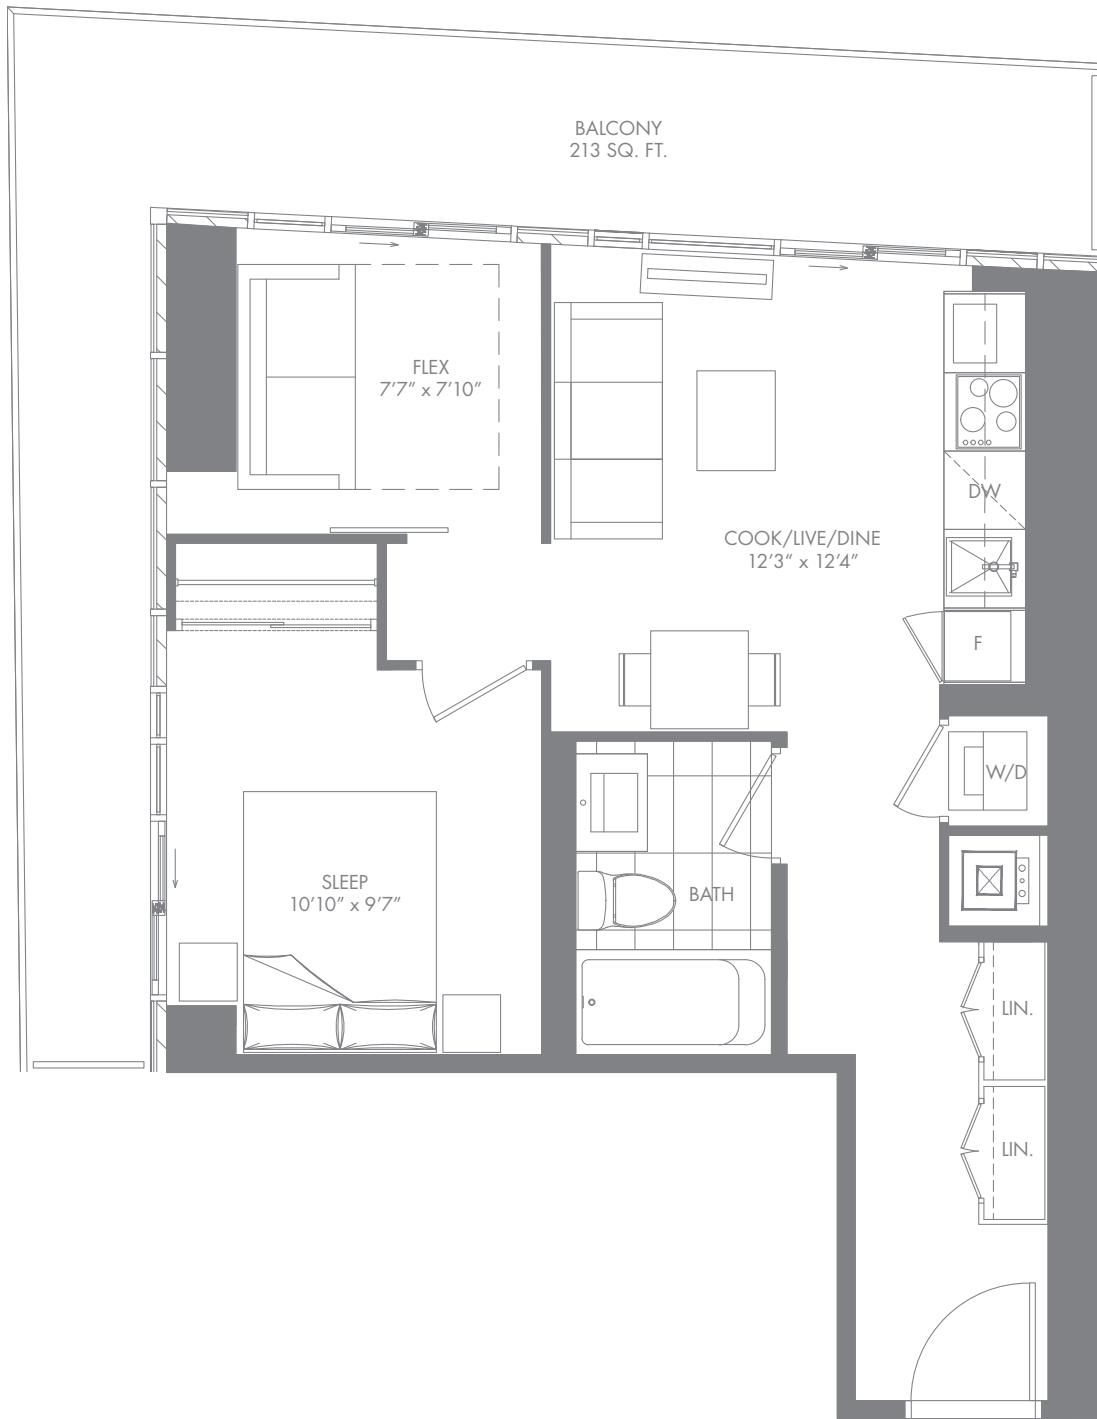

# E07-L

**1 BED + FLEX + 1 BATH**

**681 SQ. FT.**

INTERIOR: 568 SQ. FT.

EXTERIOR: 113 SQ. FT.

7/11/19/23/31/35

# E11-L

**1 BED + FLEX + 1 BATH**

**784 SQ. FT.**

INTERIOR: 571 SQ. FT.

EXTERIOR: 213 SQ. FT.

7/11/19/23/31/35

# E13

**1 BED + DEN + 1 BATH**

**684 SQ. FT.**

INTERIOR: 586 SQ. FT.

EXTERIOR: 98 SQ. FT.

7/11/19/23/31/35

43/47/55

# E06-L

**1 BED + MEDIA + 1 BATH**

**708 SQ. FT.**

INTERIOR: 595 SQ. FT.

EXTERIOR: 113 SQ. FT.

7/11/19/23/31/35