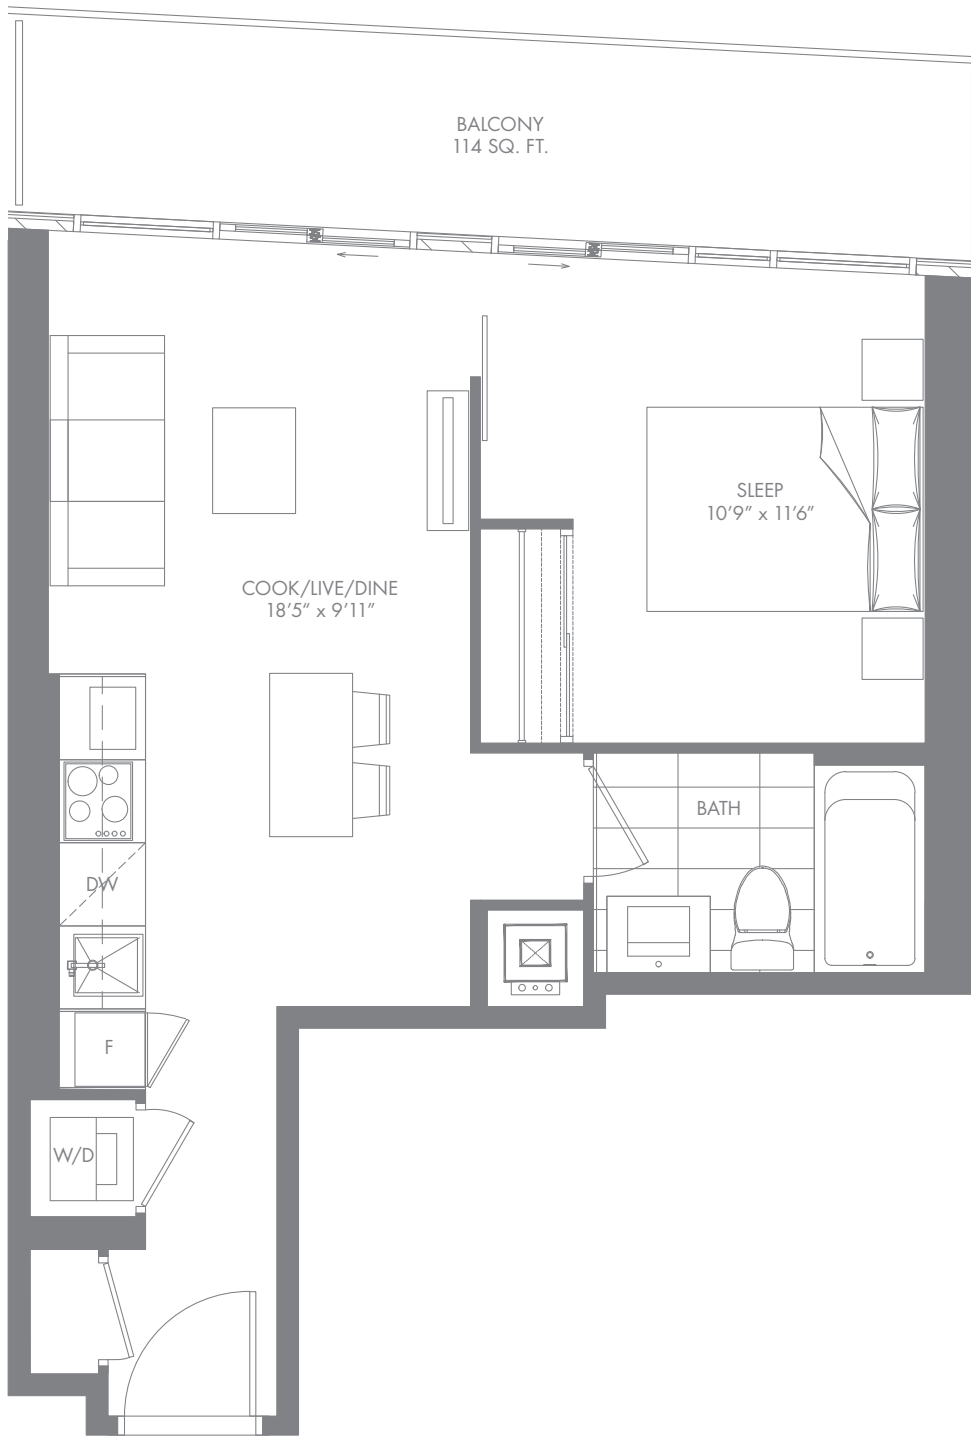

E10-L

1 BED + 1 BATH

476 SQ. FT.

INTERIOR: 404 SQ. FT.

EXTERIOR: 72 SQ. FT.

7/11/19/23/31/35

E05-L

1 BED + MEDIA + 1 BATH

615 SQ. FT.
 INTERIOR: 503 SQ. FT.
 EXTERIOR: 112 SQ. FT.

Sizes and specifications are subject to change without notice. E. & O.E.

E02

1 BED + MEDIA + 1 BATH

626 SQ. FT.

INTERIOR: 514 SQ. FT.

EXTERIOR: 112 SQ. FT.

E08

1 BED + 1 BATH

633 SQ. FT.

INTERIOR: 519 SQ. FT.

EXTERIOR: 114 SQ. FT.

E07-L

1 BED + FLEX + 1 BATH

681 SQ. FT.

INTERIOR: 568 SQ. FT.

EXTERIOR: 113 SQ. FT.

7/11/19/23/31/35

E11-L

1 BED + FLEX + 1 BATH

784 SQ. FT.

INTERIOR: 571 SQ. FT.

EXTERIOR: 213 SQ. FT.