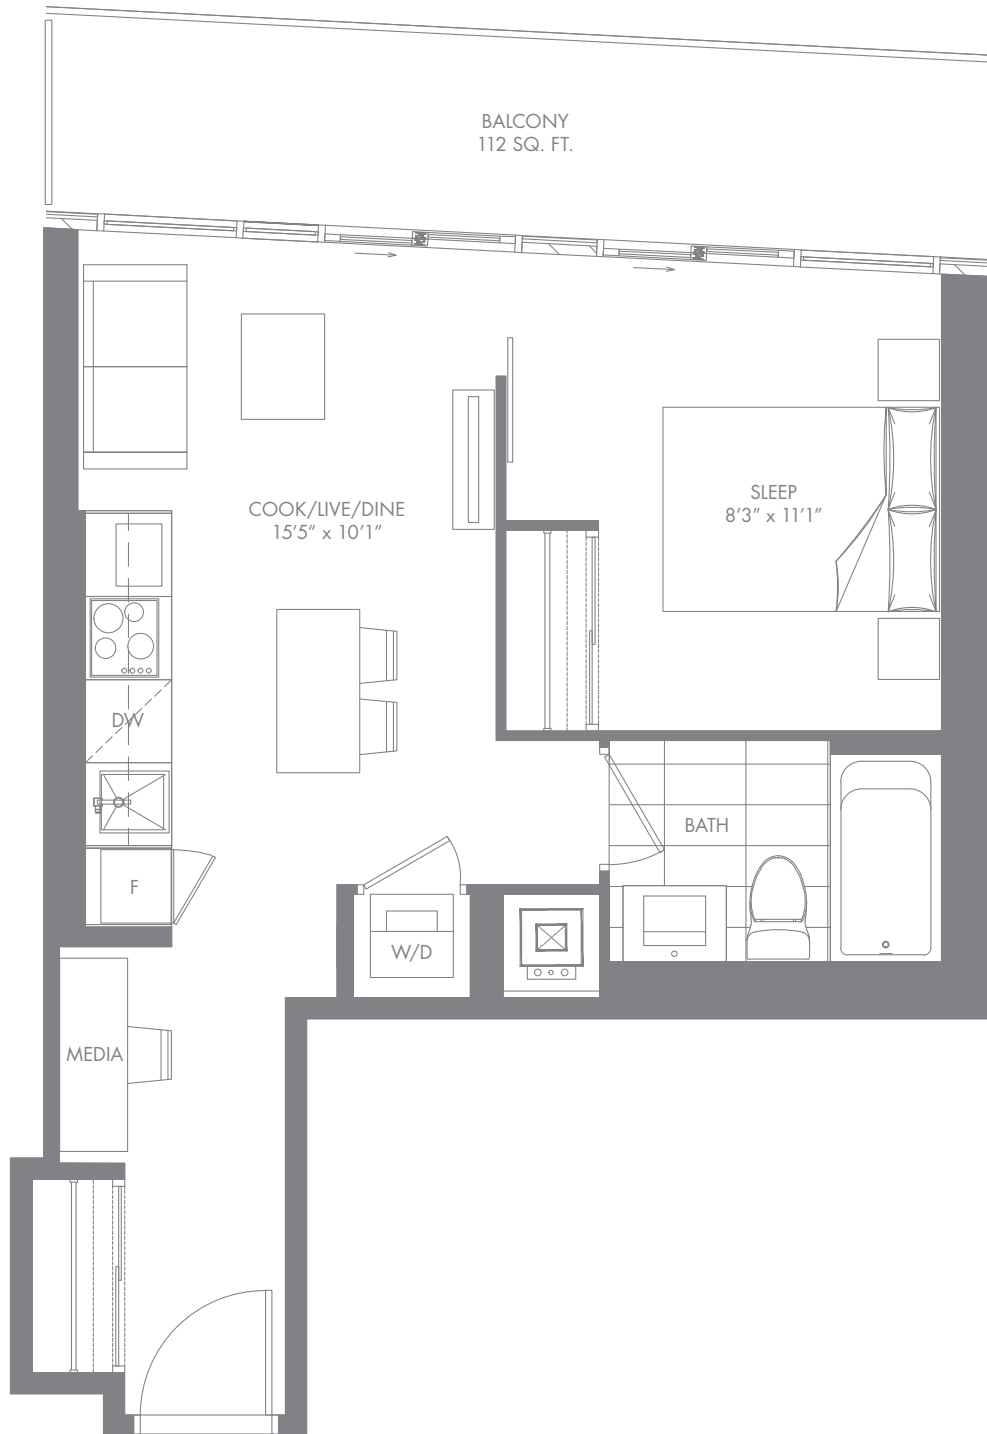

E10-L

1 BED + 1 BATH

476 SQ. FT.

INTERIOR: 404 SQ. FT.

EXTERIOR: 72 SQ. FT.

7/11/19/23/31/35

E05-L

1 BED + MEDIA + 1 BATH

615 SQ. FT.
 INTERIOR: 503 SQ. FT.
 EXTERIOR: 112 SQ. FT.

Sizes and specifications are subject to change without notice. E. & O.E.

E02

1 BED + MEDIA + 1 BATH

626 SQ. FT.

INTERIOR: 514 SQ. FT.

EXTERIOR: 112 SQ. FT.

E08

1 BED + 1 BATH

633 SQ. FT.

INTERIOR: 519 SQ. FT.

EXTERIOR: 114 SQ. FT.

E07-L

1 BED + FLEX + 1 BATH

681 SQ. FT.

INTERIOR: 568 SQ. FT.

EXTERIOR: 113 SQ. FT.

7/11/19/23/31/35

E11-L

1 BED + FLEX + 1 BATH

784 SQ. FT.

INTERIOR: 571 SQ. FT.

EXTERIOR: 213 SQ. FT.