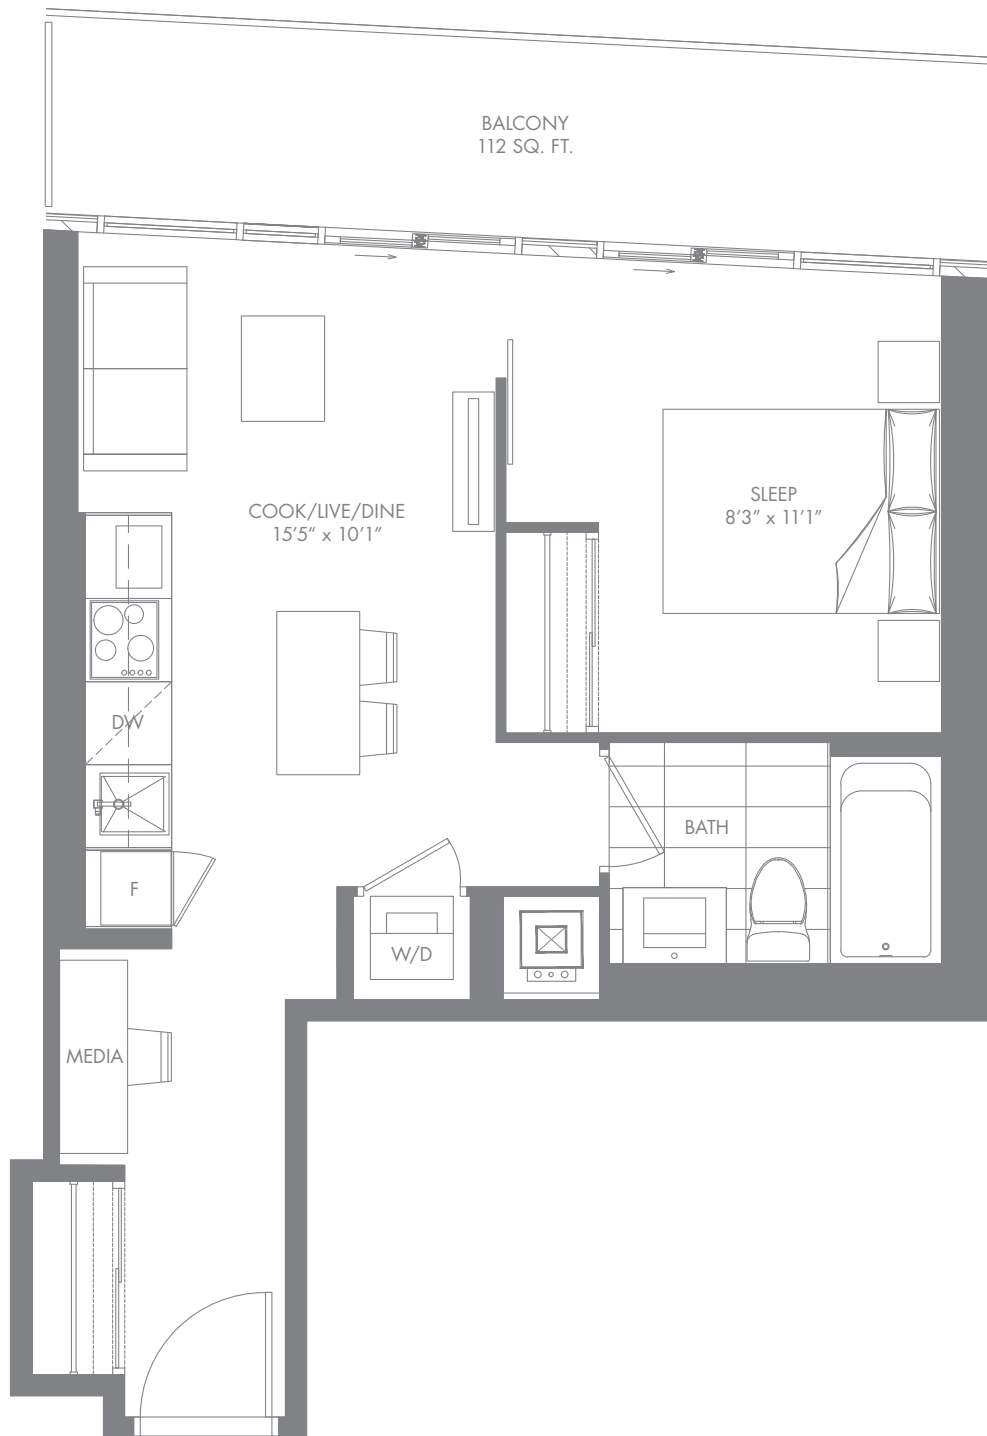

# E10-L

1 BED + 1 BATH

476 SQ. FT.

INTERIOR: 404 SQ. FT.

EXTERIOR: 72 SQ. FT.

7/11/19/23/31/35

# E05-L

**1 BED + MEDIA + 1 BATH**

**615 SQ. FT.**  
 INTERIOR: 503 SQ. FT.  
 EXTERIOR: 112 SQ. FT.

7/11/19/23/31/35

Sizes and specifications are subject to change without notice. E. & O.E.

# E02

**1 BED + MEDIA + 1 BATH**

**626 SQ. FT.**

INTERIOR: 514 SQ. FT.

EXTERIOR: 112 SQ. FT.

# E07-L

**1 BED + FLEX + 1 BATH**

**681 SQ. FT.**

INTERIOR: 568 SQ. FT.

EXTERIOR: 113 SQ. FT.

7/11/19/23/31/35