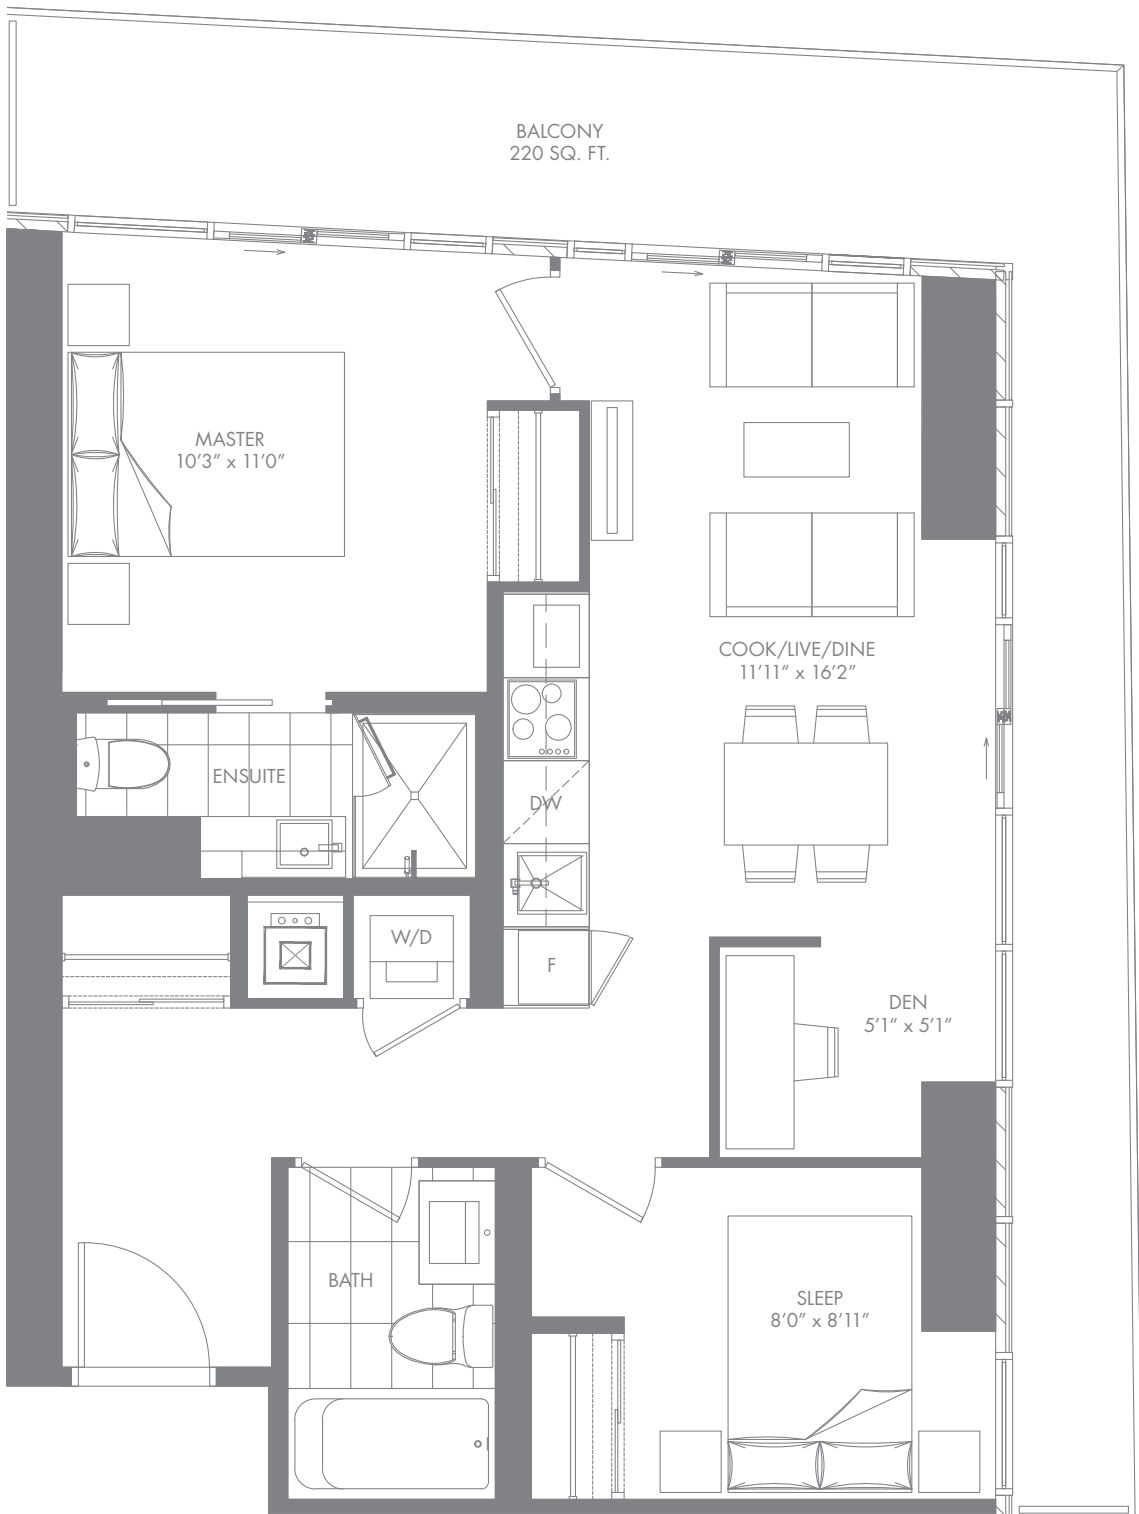

708 SQ. FT.

INTERIOR: 595 SQ. FT.

EXTERIOR: 113 SQ. FT.

7/11/19/23/31/35

E12

1 BED + FLEX + 1 BATH

708 SQ. FT.

INTERIOR: 610 SQ. FT.

EXTERIOR: 98 SQ. FT.

E09-L

2 BED + MEDIA + 1 BATH

823 SQ. FT.

INTERIOR: 624 SQ. FT.

EXTERIOR: 199 SQ. FT.

7/11/19/23/31/35

E01

2 BED + MEDIA + 2 BATH

843 SQ. FT.

INTERIOR: 699 SQ. FT.

EXTERIOR: 144 SQ. FT.

E03

2 BED + DEN + 2 BATH

952 SQ. FT.

INTERIOR: 732 SQ. FT.

EXTERIOR: 220 SQ. FT.

E04

2 BED + FLEX + 2 BATH

1148 SQ. FT.

INTERIOR: 884 SQ. FT.

EXTERIOR: 264 SQ. FT.