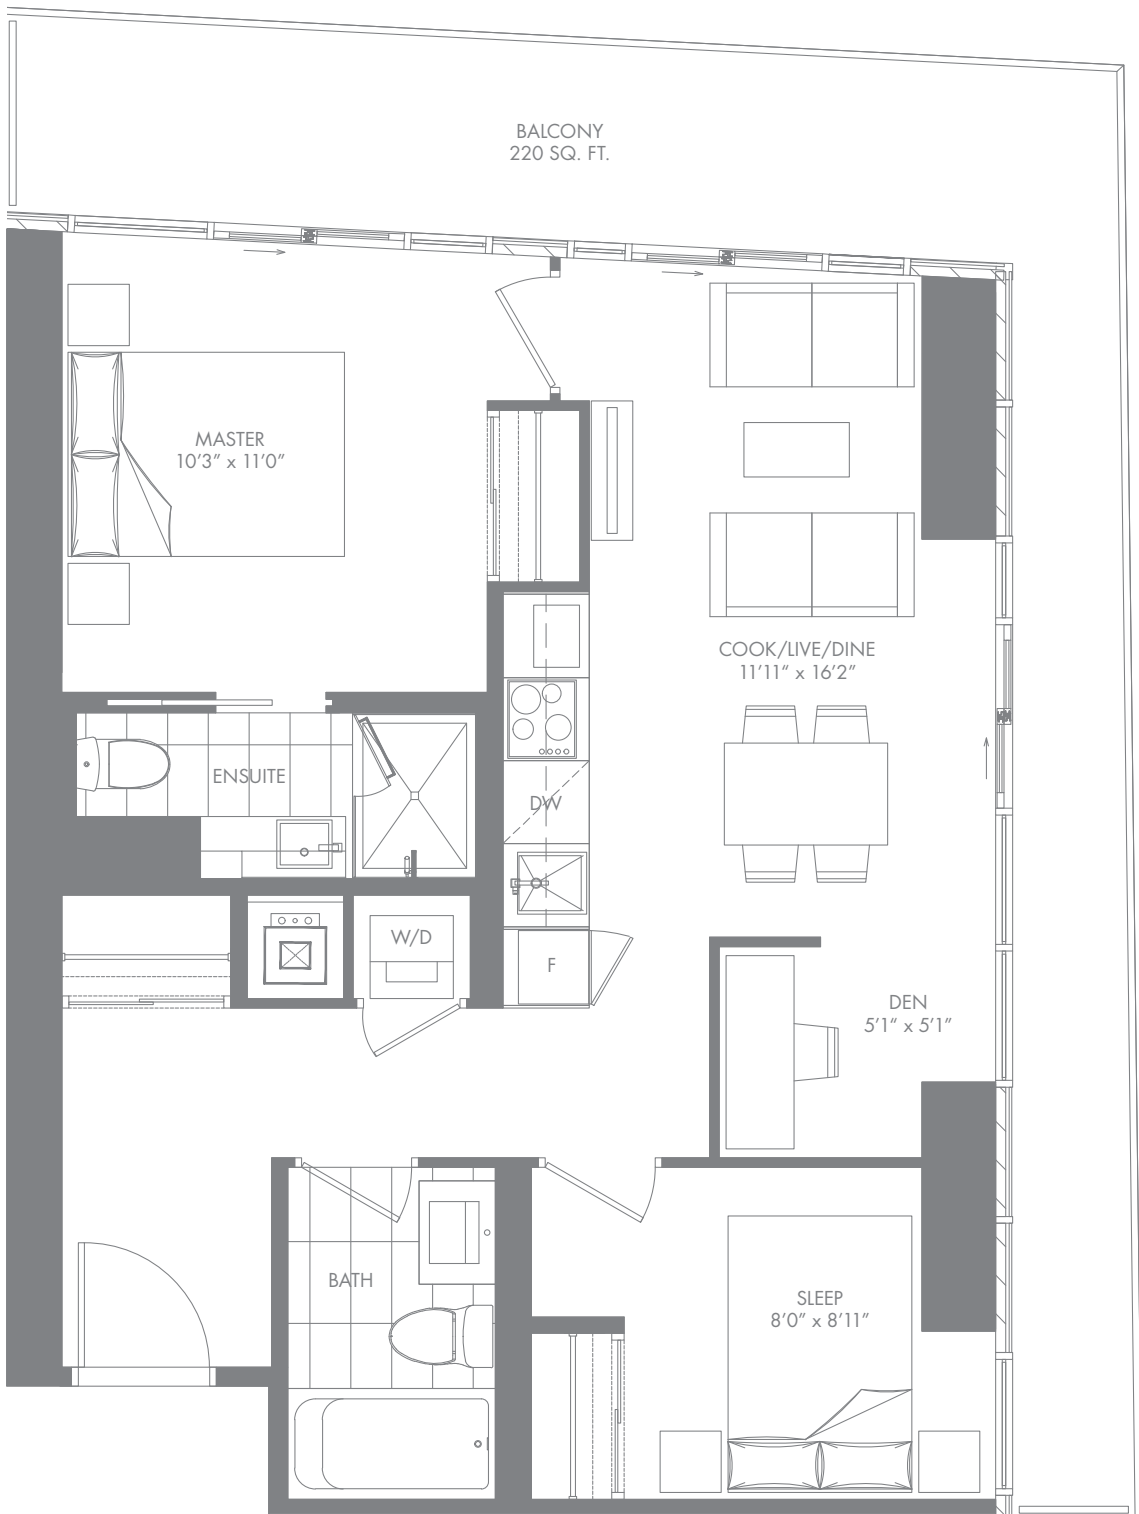

# E10-L

1 BED + 1 BATH

476 SQ. FT.

INTERIOR: 404 SQ. FT.

EXTERIOR: 72 SQ. FT.

7/11/19/23/31/35

# E12

**1 BED + FLEX + 1 BATH**

**708 SQ. FT.**

INTERIOR: 610 SQ. FT.

EXTERIOR: 98 SQ. FT.

7/11/19/23/31/35

43/47/55

# E01

**2 BED + MEDIA + 2 BATH**

**843 SQ. FT.**

INTERIOR: 699 SQ. FT.

EXTERIOR: 144 SQ. FT.

# E03

**2 BED + DEN + 2 BATH**

**952 SQ. FT.**

INTERIOR: 732 SQ. FT.

EXTERIOR: 220 SQ. FT.