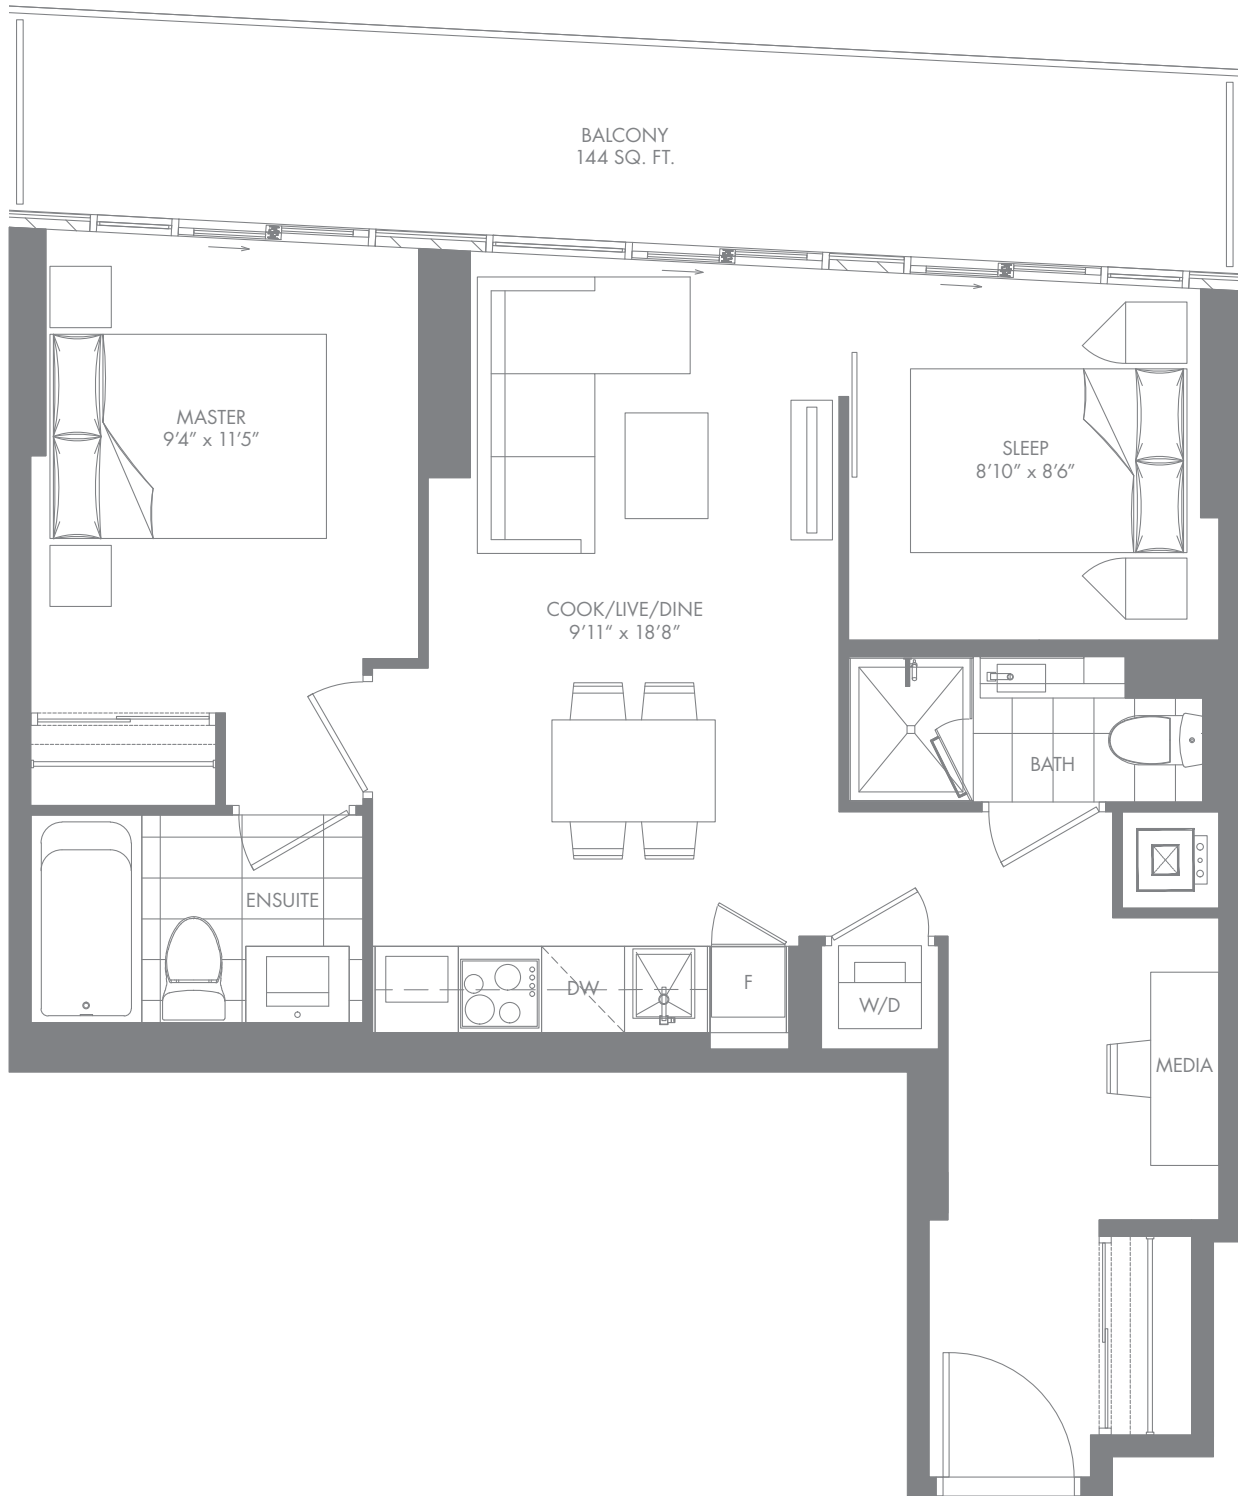

# E12

**1 BED + FLEX + 1 BATH**

**708 SQ. FT.**

INTERIOR: 610 SQ. FT.

EXTERIOR: 98 SQ. FT.

7/11/19/23/31/35

43/47/55

# E09-L

**2 BED + MEDIA + 1 BATH**

**823 SQ. FT.**

INTERIOR: 624 SQ. FT.

EXTERIOR: 199 SQ. FT.

7/11/19/23/31/35