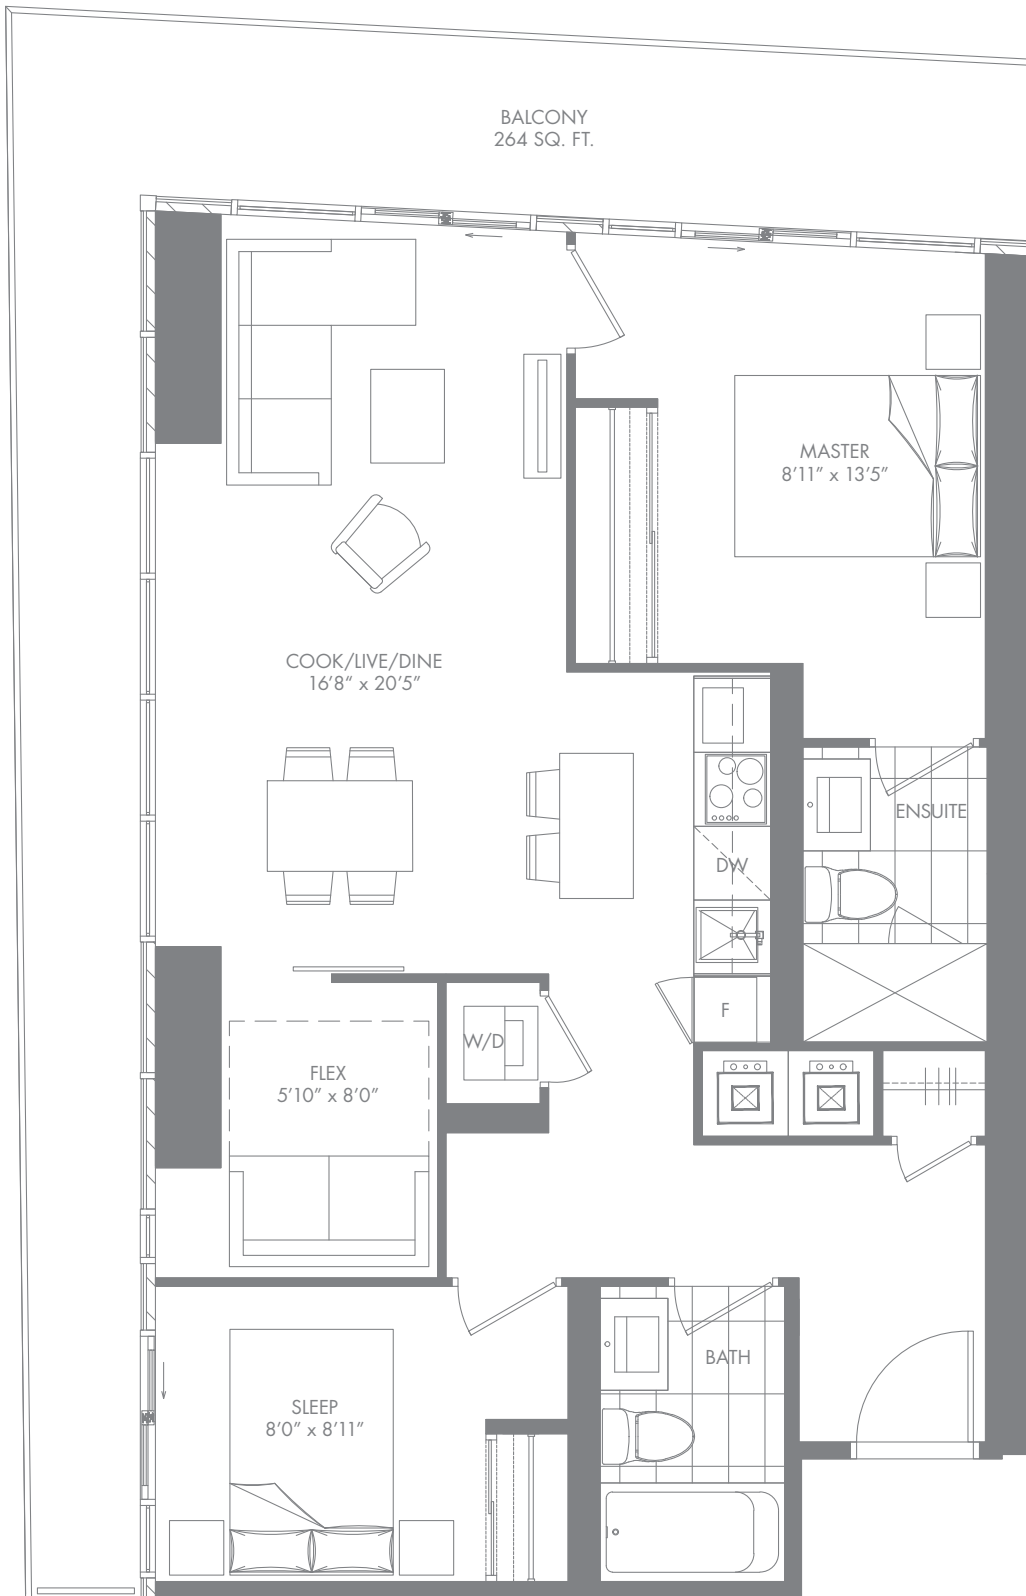

615 SQ. FT.
 INTERIOR: 503 SQ. FT.
 EXTERIOR: 112 SQ. FT.

Sizes and specifications are subject to change without notice. E. & O.E.

E02

1 BED + MEDIA + 1 BATH

626 SQ. FT.

INTERIOR: 514 SQ. FT.

EXTERIOR: 112 SQ. FT.

INTERIOR: 610 SQ. FT.

EXTERIOR: 98 SQ. FT.

E09-L

2 BED + MEDIA + 1 BATH

823 SQ. FT.

INTERIOR: 624 SQ. FT.

EXTERIOR: 199 SQ. FT.

7/11/19/23/31/35

E01

2 BED + MEDIA + 2 BATH

843 SQ. FT.

INTERIOR: 699 SQ. FT.

EXTERIOR: 144 SQ. FT.

E03

2 BED + DEN + 2 BATH

952 SQ. FT.

INTERIOR: 732 SQ. FT.

EXTERIOR: 220 SQ. FT.

E04

2 BED + FLEX + 2 BATH

1148 SQ. FT.

INTERIOR: 884 SQ. FT.

EXTERIOR: 264 SQ. FT.