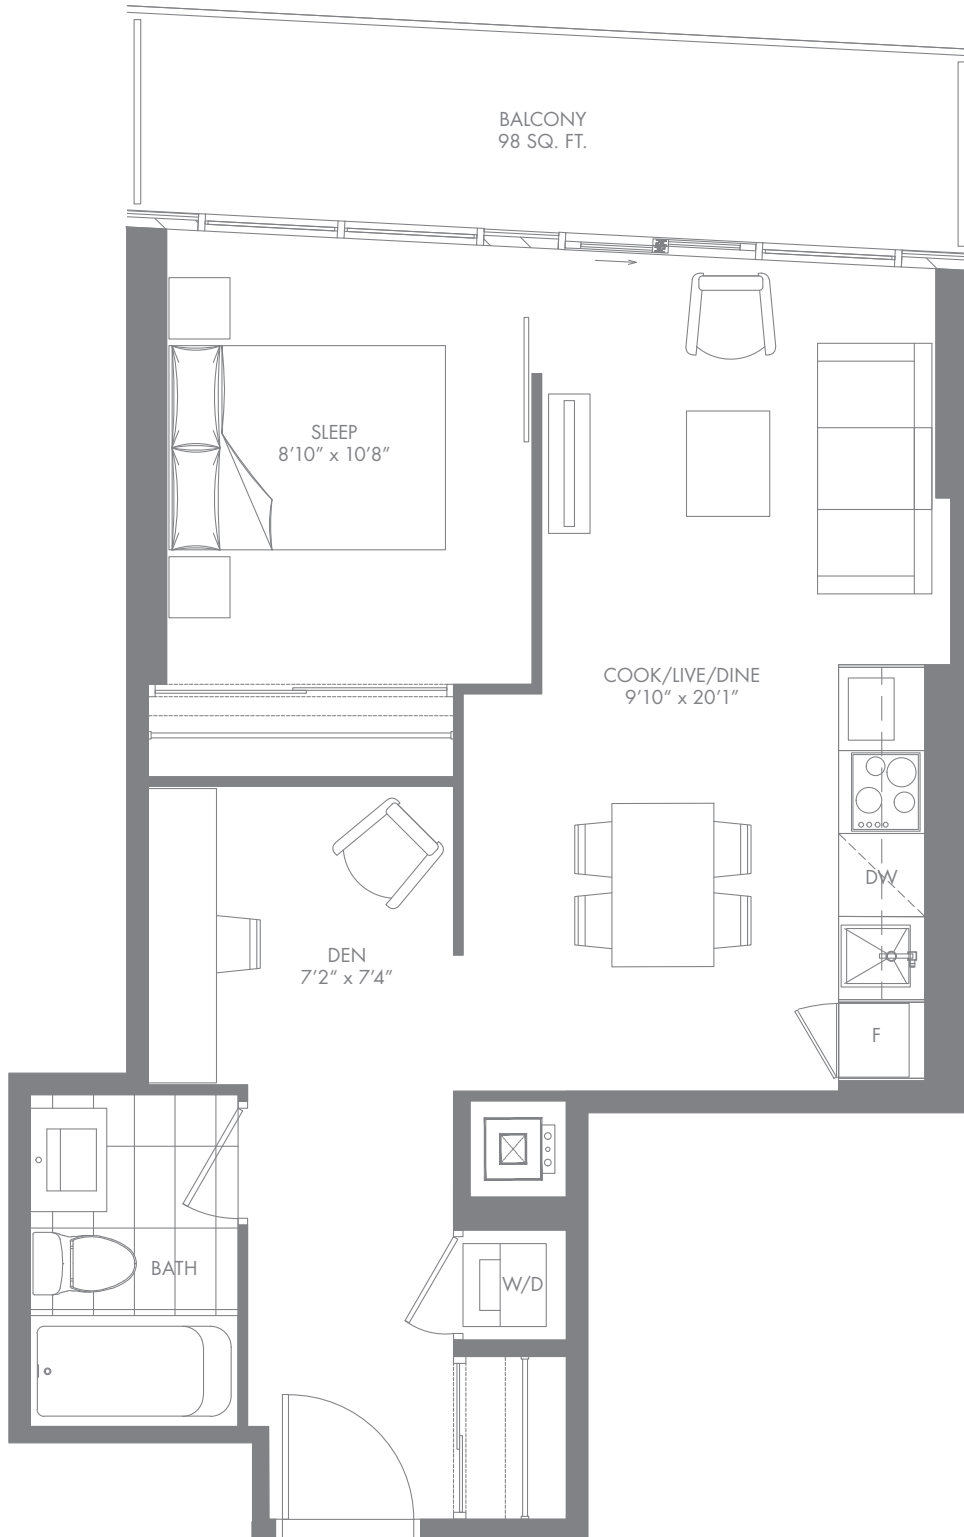

E08

1 BED + 1 BATH

633 SQ. FT.

INTERIOR: 519 SQ. FT.

EXTERIOR: 114 SQ. FT.

E07-L

1 BED + FLEX + 1 BATH

681 SQ. FT.

INTERIOR: 568 SQ. FT.

EXTERIOR: 113 SQ. FT.

7/11/19/23/31/35

E11-L

1 BED + FLEX + 1 BATH

784 SQ. FT.

INTERIOR: 571 SQ. FT.

EXTERIOR: 213 SQ. FT.

E13

1 BED + DEN + 1 BATH

684 SQ. FT.

INTERIOR: 586 SQ. FT.

EXTERIOR: 98 SQ. FT.

7/11/19/23/31/35

43/47/55

E06-L

1 BED + MEDIA + 1 BATH

708 SQ. FT.

INTERIOR: 595 SQ. FT.

EXTERIOR: 113 SQ. FT.

7/11/19/23/31/35

E12

1 BED + FLEX + 1 BATH

708 SQ. FT.