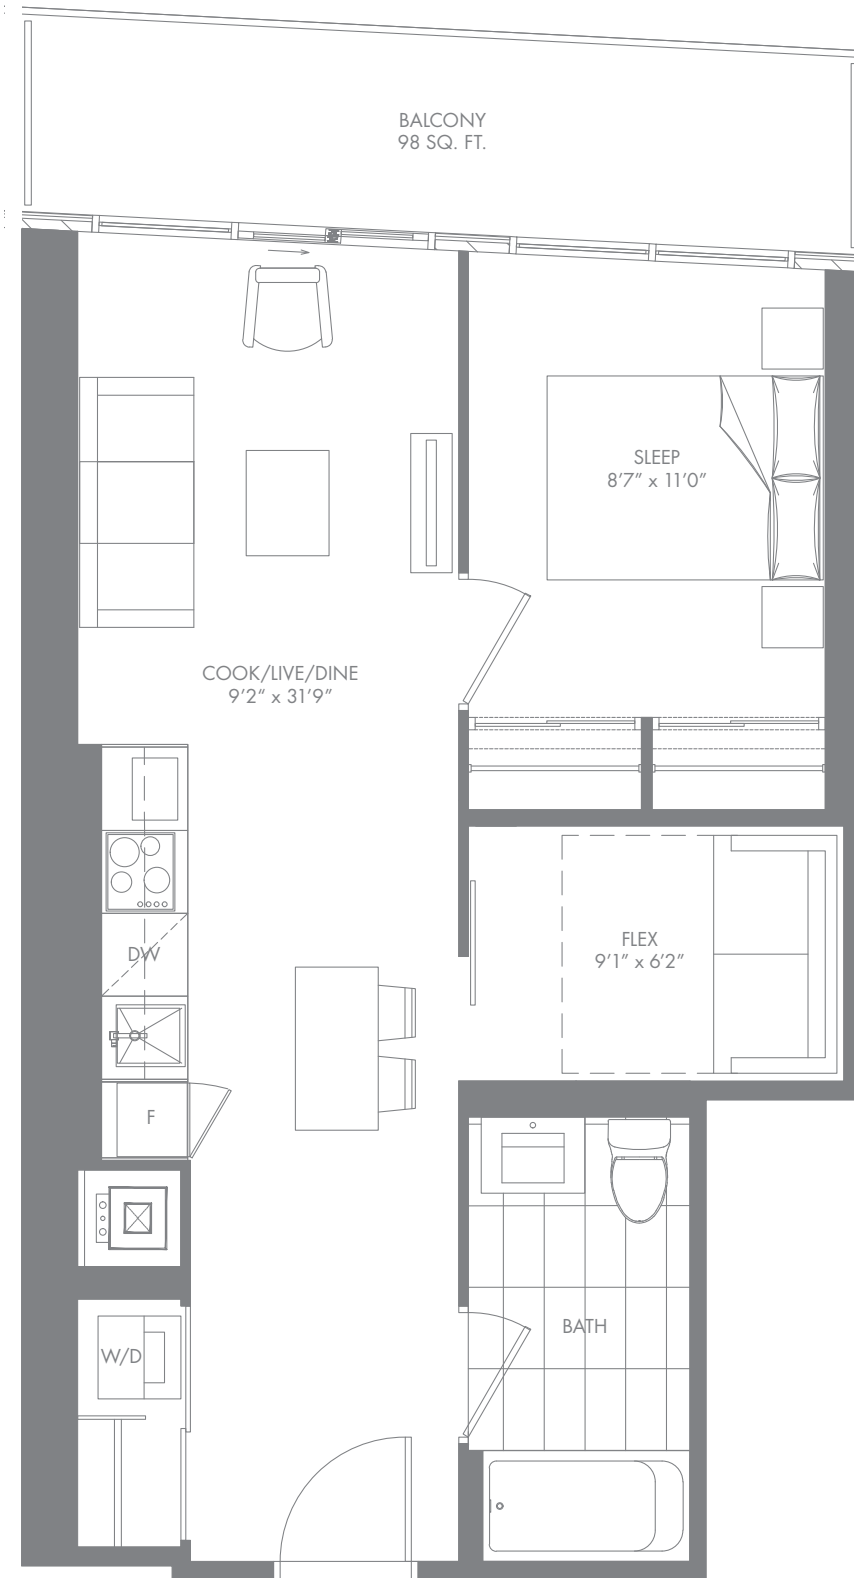

# E13

**1 BED + DEN + 1 BATH**

**684 SQ. FT.**

INTERIOR: 586 SQ. FT.

EXTERIOR: 98 SQ. FT.

7/11/19/23/31/35

43/47/55

# E06-L

**1 BED + MEDIA + 1 BATH**

**708 SQ. FT.**

INTERIOR: 595 SQ. FT.

EXTERIOR: 113 SQ. FT.

7/11/19/23/31/35

# E12

**1 BED + FLEX + 1 BATH**

**708 SQ. FT.**

INTERIOR: 610 SQ. FT.

EXTERIOR: 98 SQ. FT.

7/11/19/23/31/35

43/47/55