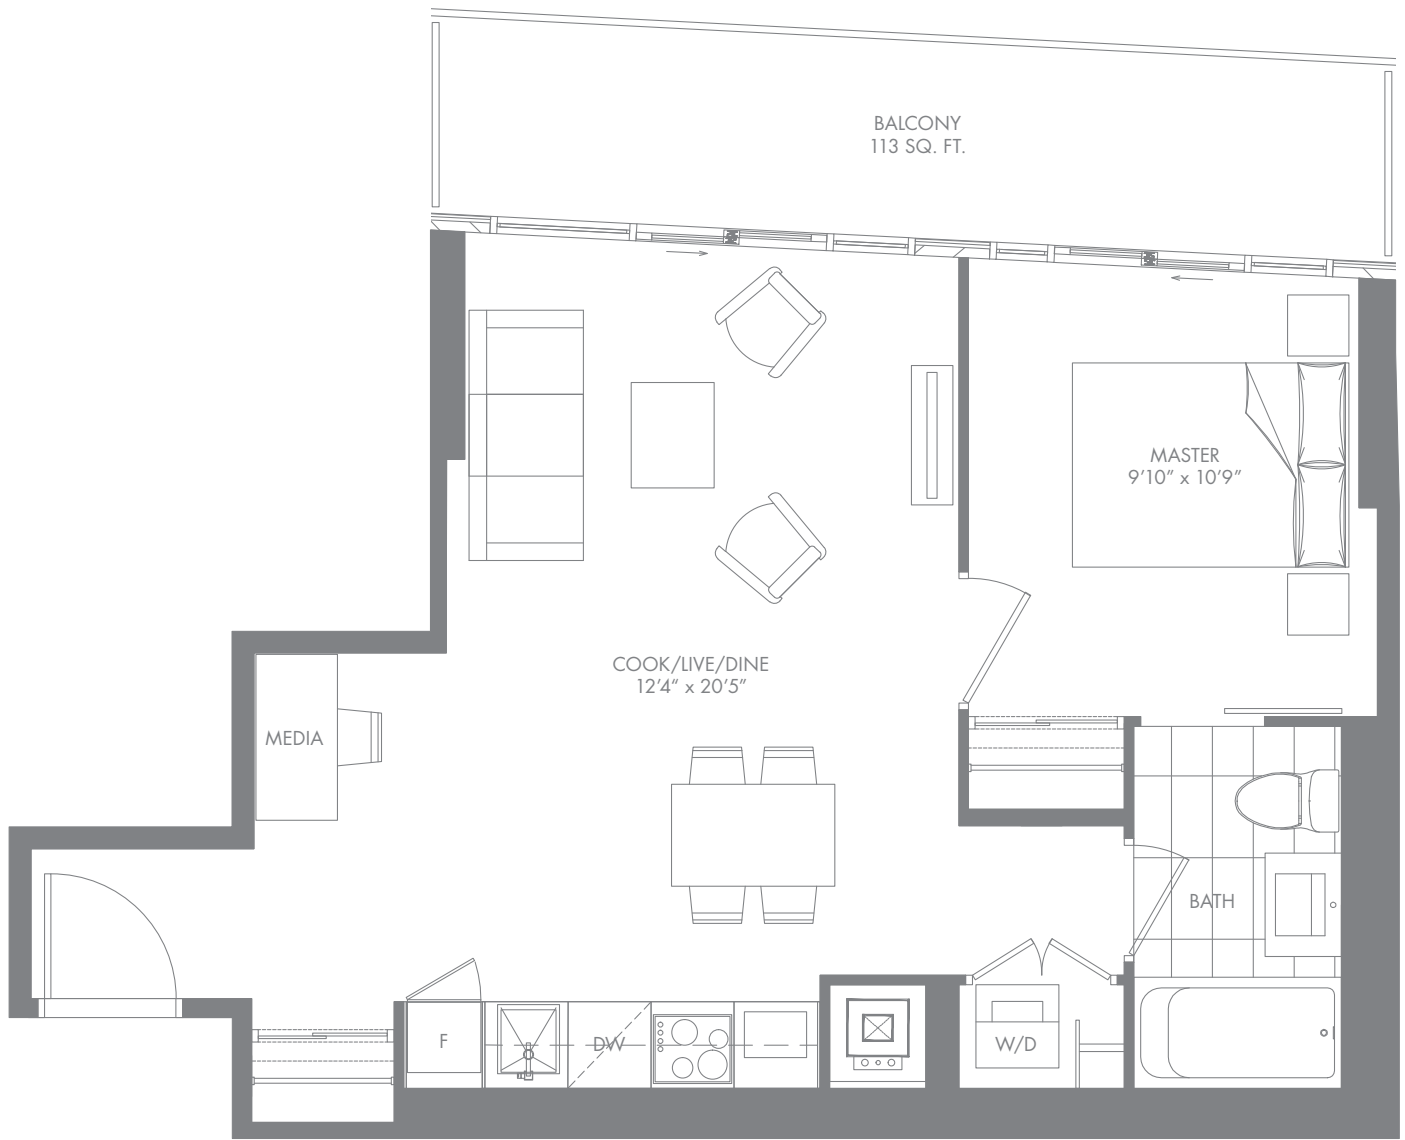

# E11-L

**1 BED + FLEX + 1 BATH**

**784 SQ. FT.**

INTERIOR: 571 SQ. FT.

EXTERIOR: 213 SQ. FT.

7/11/19/23/31/35

# E13

**1 BED + DEN + 1 BATH**

**684 SQ. FT.**

INTERIOR: 586 SQ. FT.

EXTERIOR: 98 SQ. FT.

7/11/19/23/31/35

43/47/55

# E06-L

**1 BED + MEDIA + 1 BATH**

**708 SQ. FT.**

INTERIOR: 595 SQ. FT.

EXTERIOR: 113 SQ. FT.

7/11/19/23/31/35

# E12

**1 BED + FLEX + 1 BATH**

**708 SQ. FT.**

INTERIOR: 610 SQ. FT.

EXTERIOR: 98 SQ. FT.

7/11/19/23/31/35

43/47/55