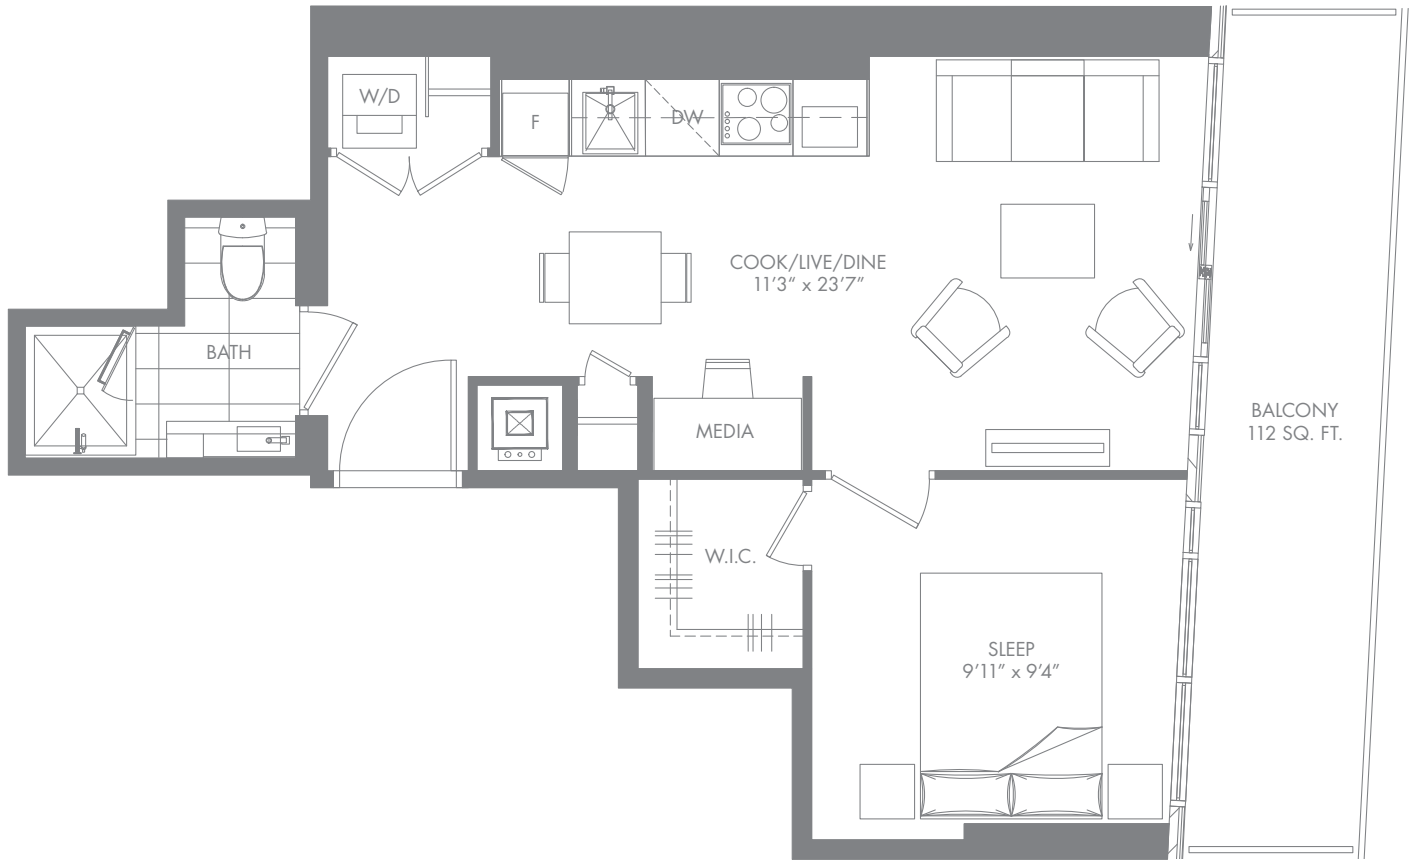

E10-L

1 BED + 1 BATH

476 SQ. FT.

INTERIOR: 404 SQ. FT.

EXTERIOR: 72 SQ. FT.

7/11/19/23/31/35

E05-L

1 BED + MEDIA + 1 BATH

615 SQ. FT.
 INTERIOR: 503 SQ. FT.
 EXTERIOR: 112 SQ. FT.

7/11/19/23/31/35

E02

1 BED + MEDIA + 1 BATH

626 SQ. FT.

INTERIOR: 514 SQ. FT.

EXTERIOR: 112 SQ. FT.

E08

1 BED + 1 BATH

633 SQ. FT.

INTERIOR: 519 SQ. FT.

EXTERIOR: 114 SQ. FT.

E07-L

1 BED + FLEX + 1 BATH

681 SQ. FT.

INTERIOR: 568 SQ. FT.

EXTERIOR: 113 SQ. FT.

7/11/19/23/31/35

E11-L

1 BED + FLEX + 1 BATH

784 SQ. FT.

INTERIOR: 571 SQ. FT.

EXTERIOR: 213 SQ. FT.

E13