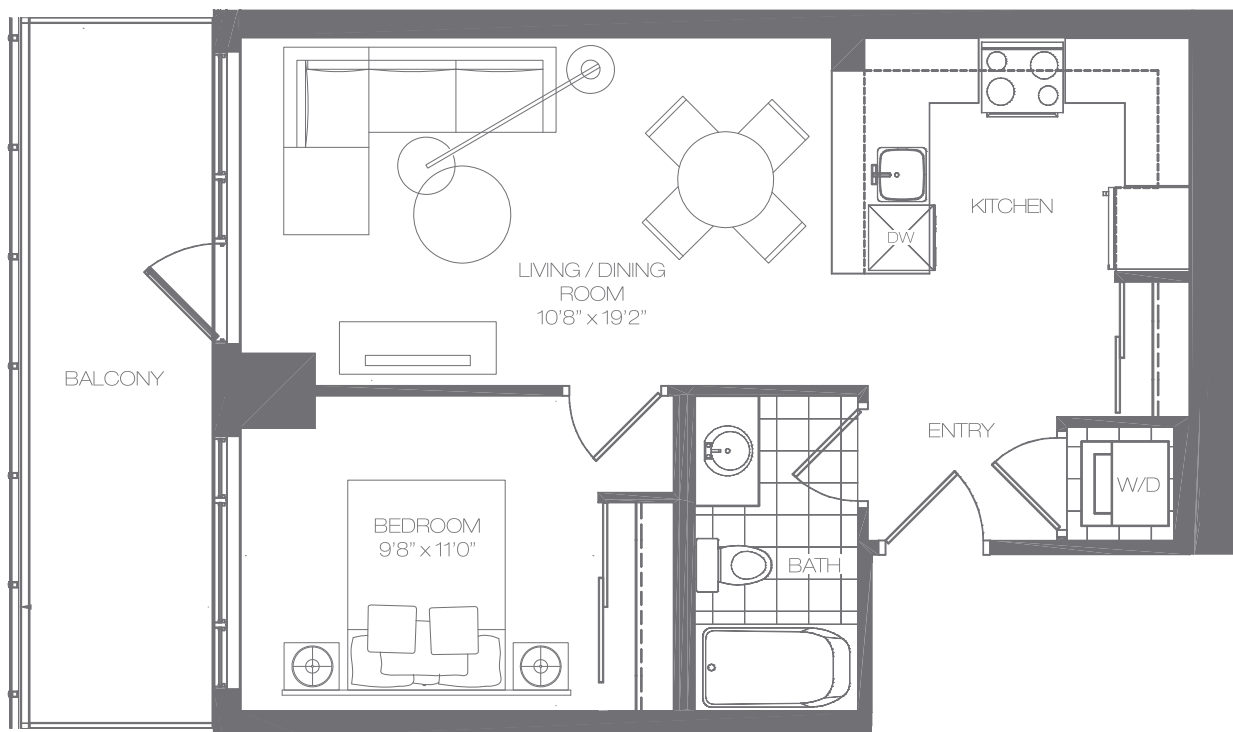

THE HONEYDEW 06I

one bedroom

suite area: 623 sq.ft.

outdoor area: 122 sq.ft.

total area: 745 sq.ft.