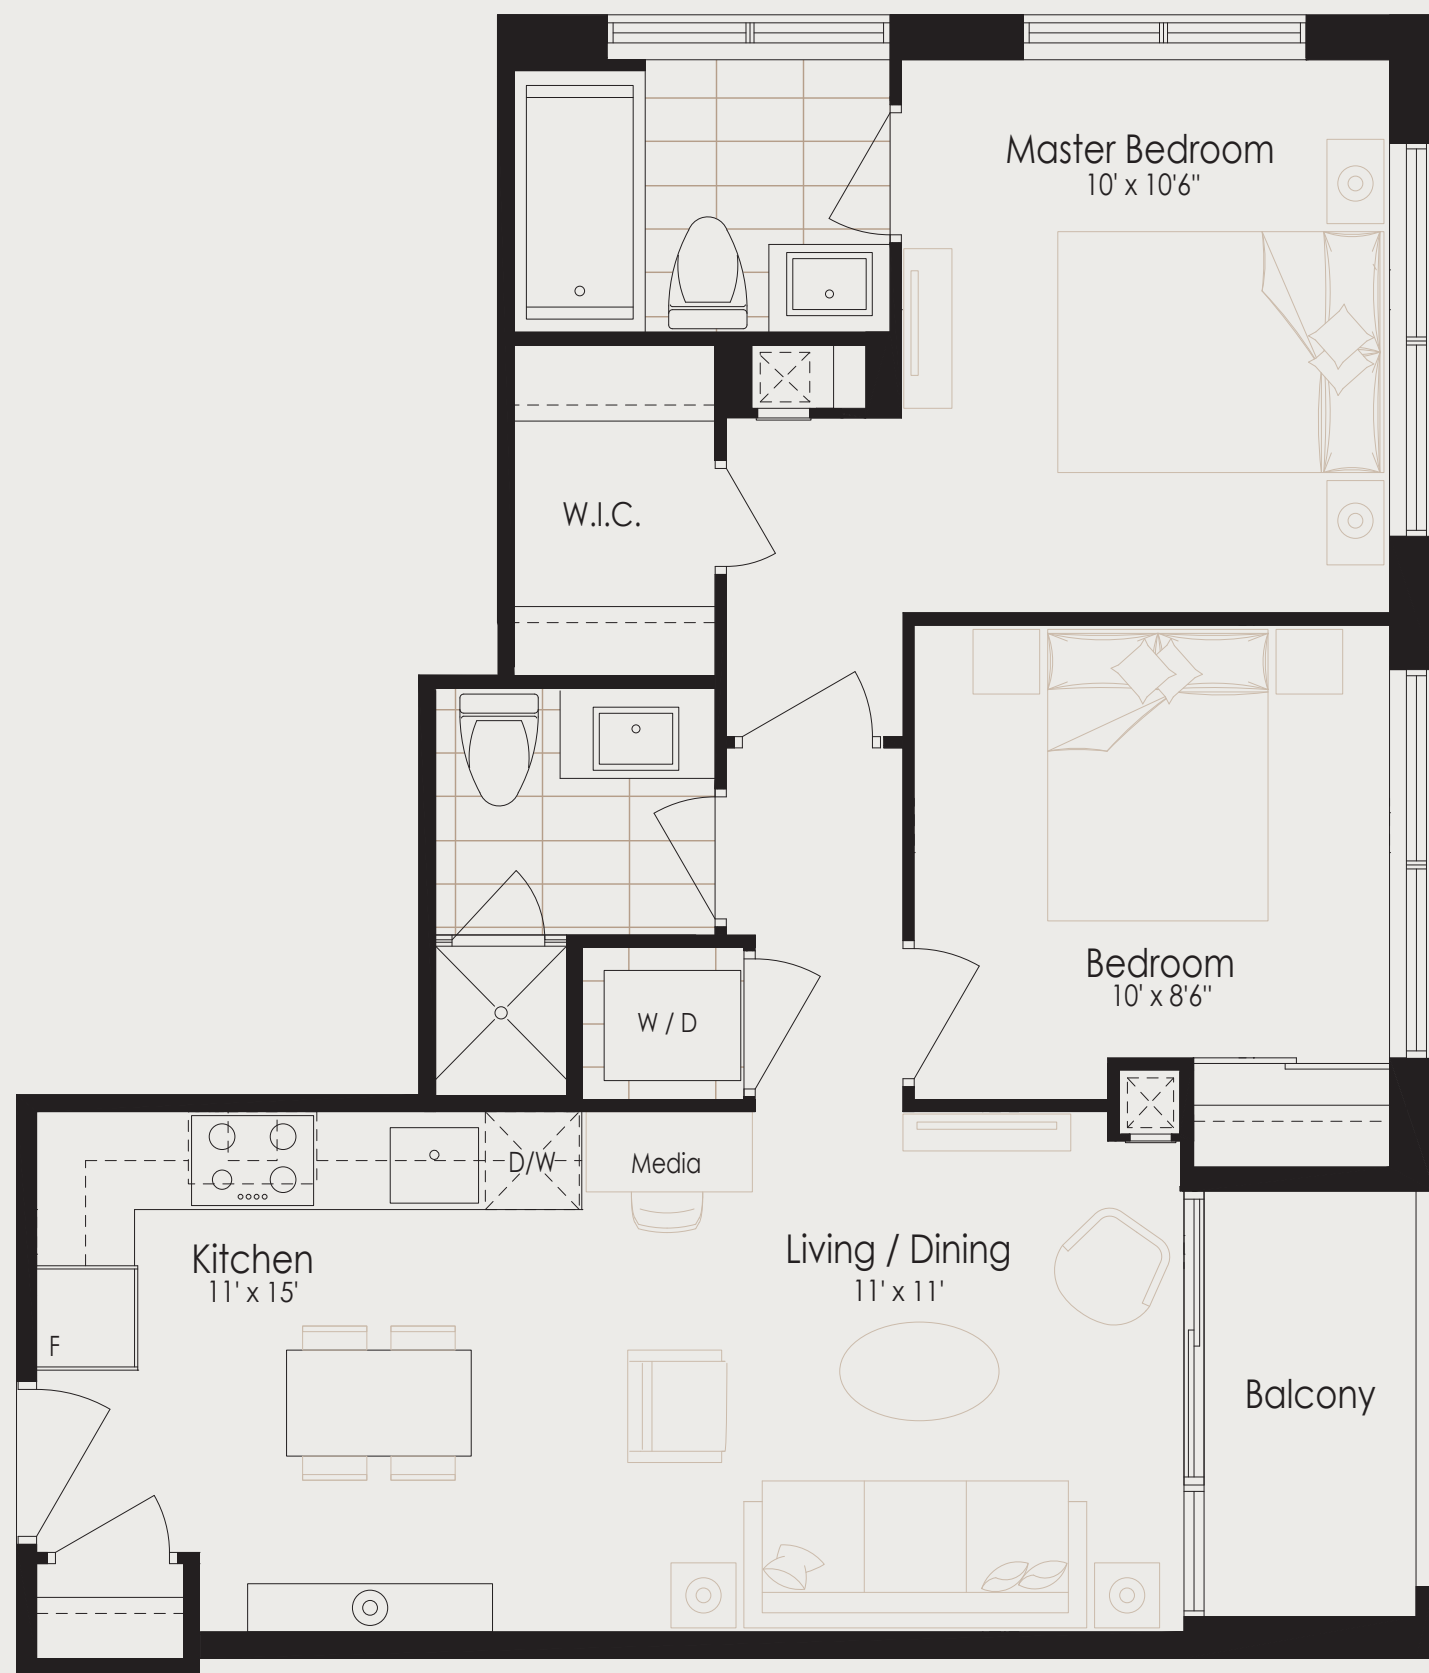

TOWER ONE COLLECTION

SUITE 1A+D **582**
ONE BEDROOM + DEN

SQ.FT.

6th to 26th Floor

All furniture and images are artist's concept. Specifications, terms and conditions are subject to change without notice. All options shown are upgrades. The measurements adhere to the rules and regulations of the TARION Warranty Corporation's official method for the calculation of the floor area. Actual usable floor space may vary from the stated one. E. & O.E. September 2017

SOLMAR

6th to 26th Floor

6th to 26th Floor