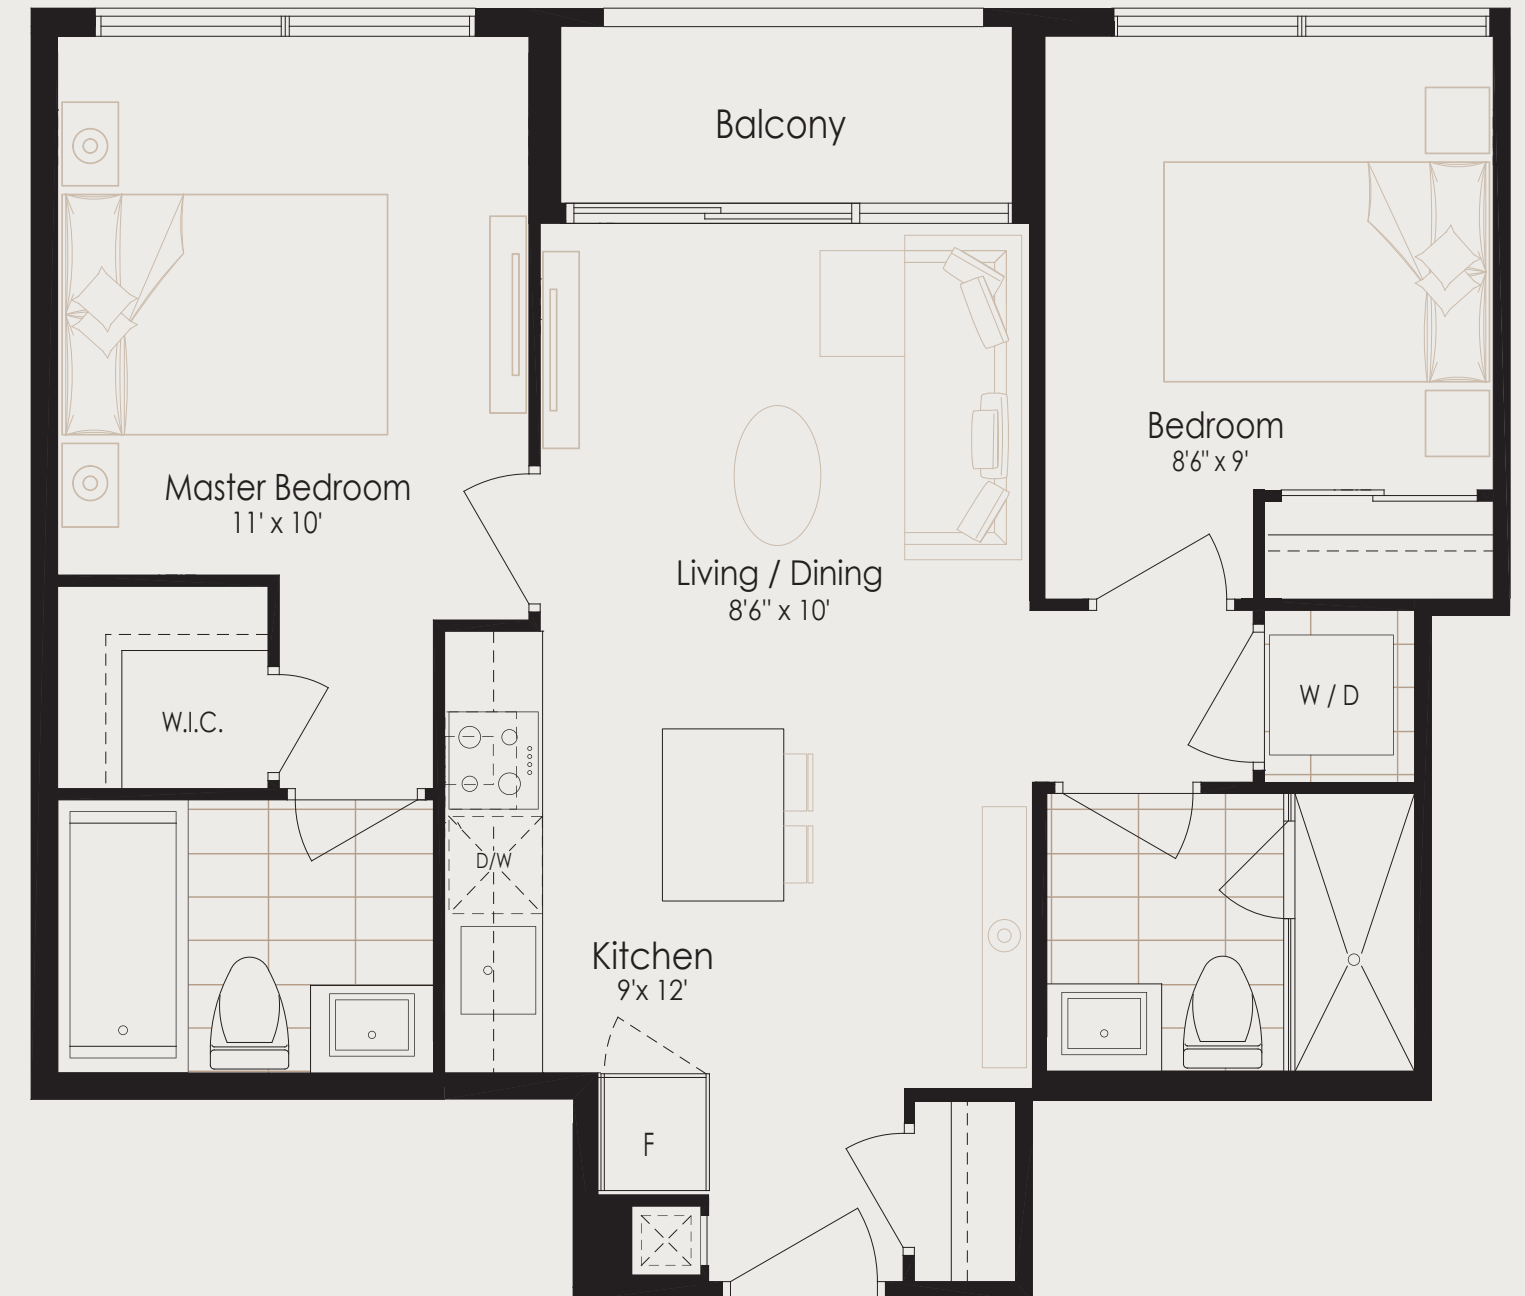

TOWER ONE COLLECTION

SUITE 1A+D **582**
ONE BEDROOM + DEN

SQ.FT.

6th to 26th Floor

All furniture and images are artist's concept. Specifications, terms and conditions are subject to change without notice. All options shown are upgrades. The measurements adhere to the rules and regulations of the TARION Warranty Corporation's official method for the calculation of the floor area. Actual usable floor space may vary from the stated one. E. & O.E. September 2017

SOLMAR

6th to 26th Floor

6th to 26th Floor