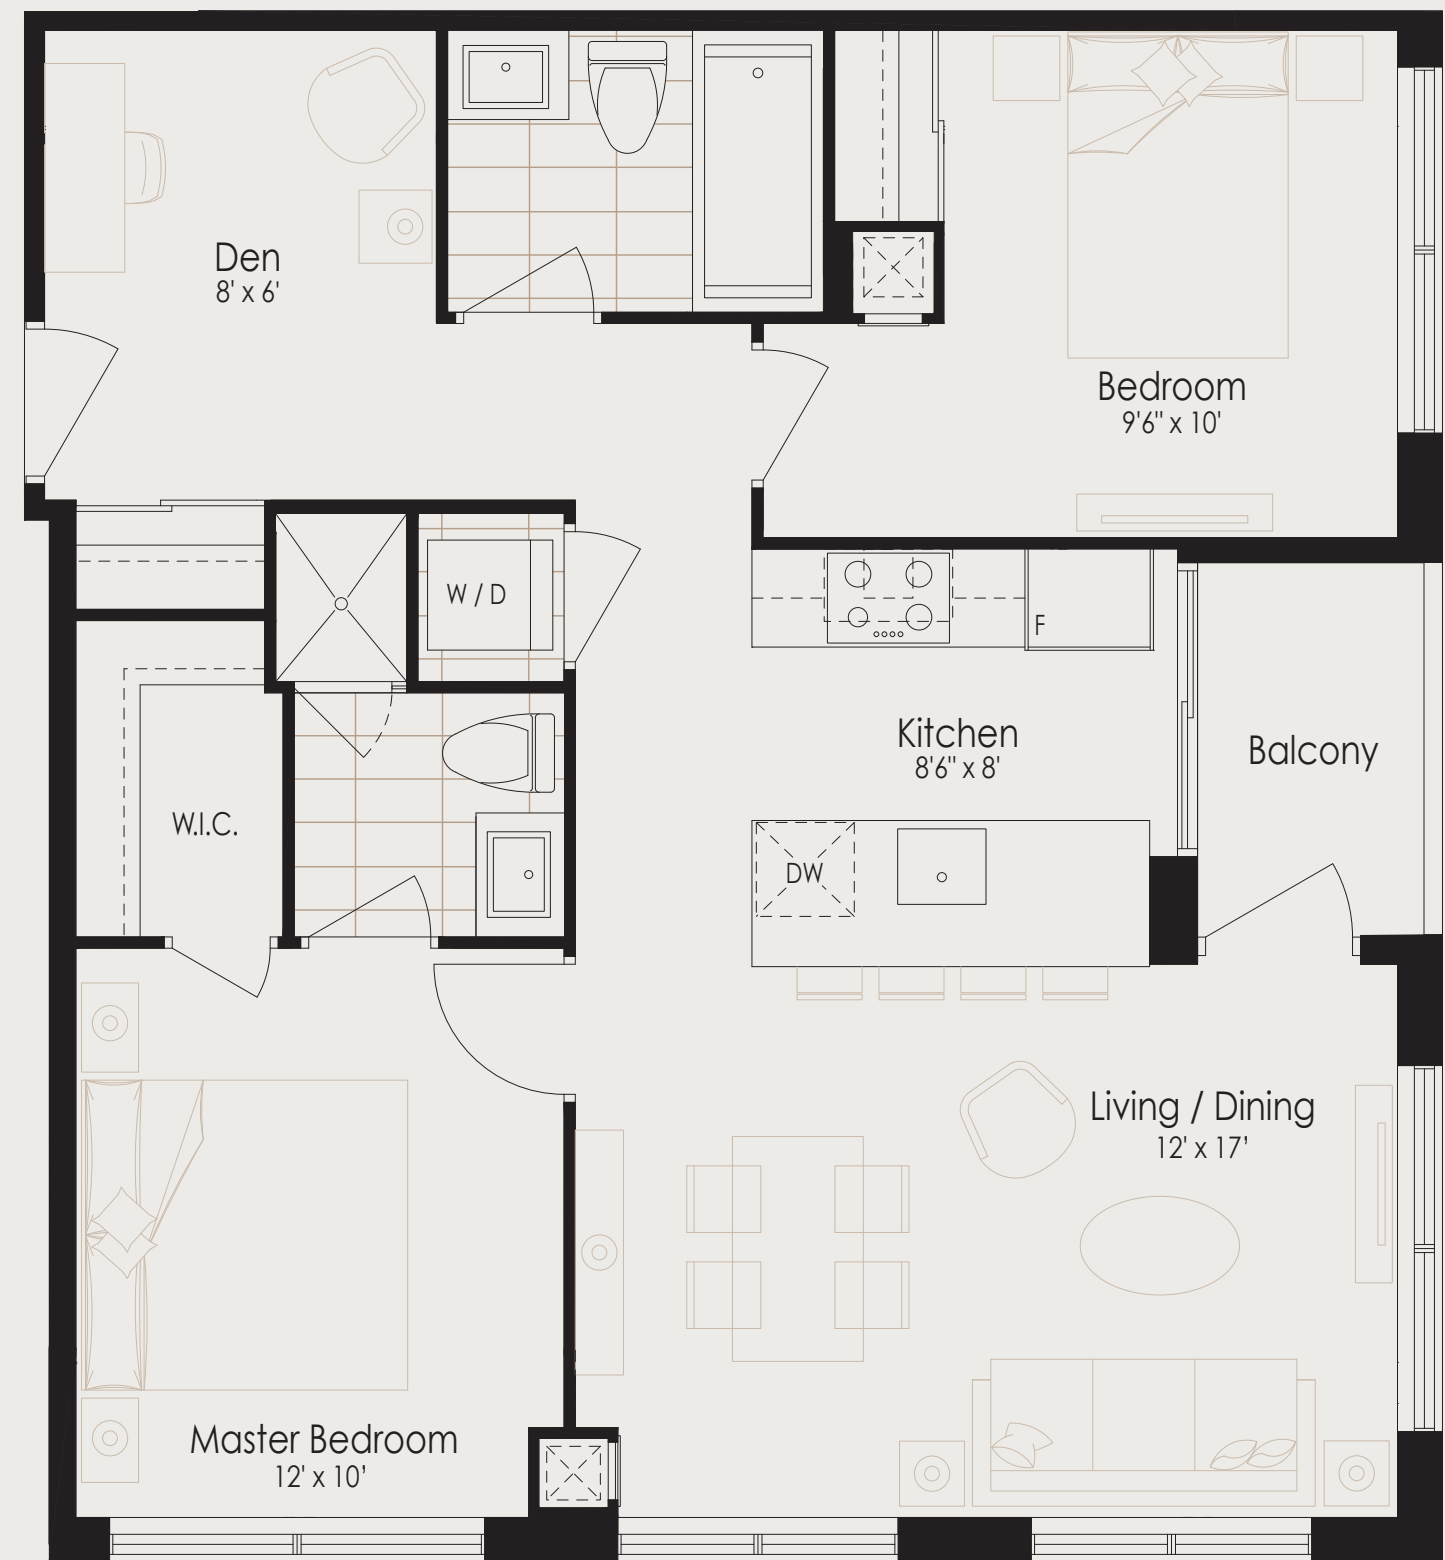

TOWER ONE COLLECTION

SUITE 1A+D **582**
ONE BEDROOM + DEN

SQ.FT.

6th to 26th Floor

All furniture and images are artist's concept. Specifications, terms and conditions are subject to change without notice. All options shown are upgrades. The measurements adhere to the rules and regulations of the TARION Warranty Corporation's official method for the calculation of the floor area. Actual usable floor space may vary from the stated one. E. & O.E. September 2017

SOLMAR

6th to 26th Floor

6th to 26th Floor