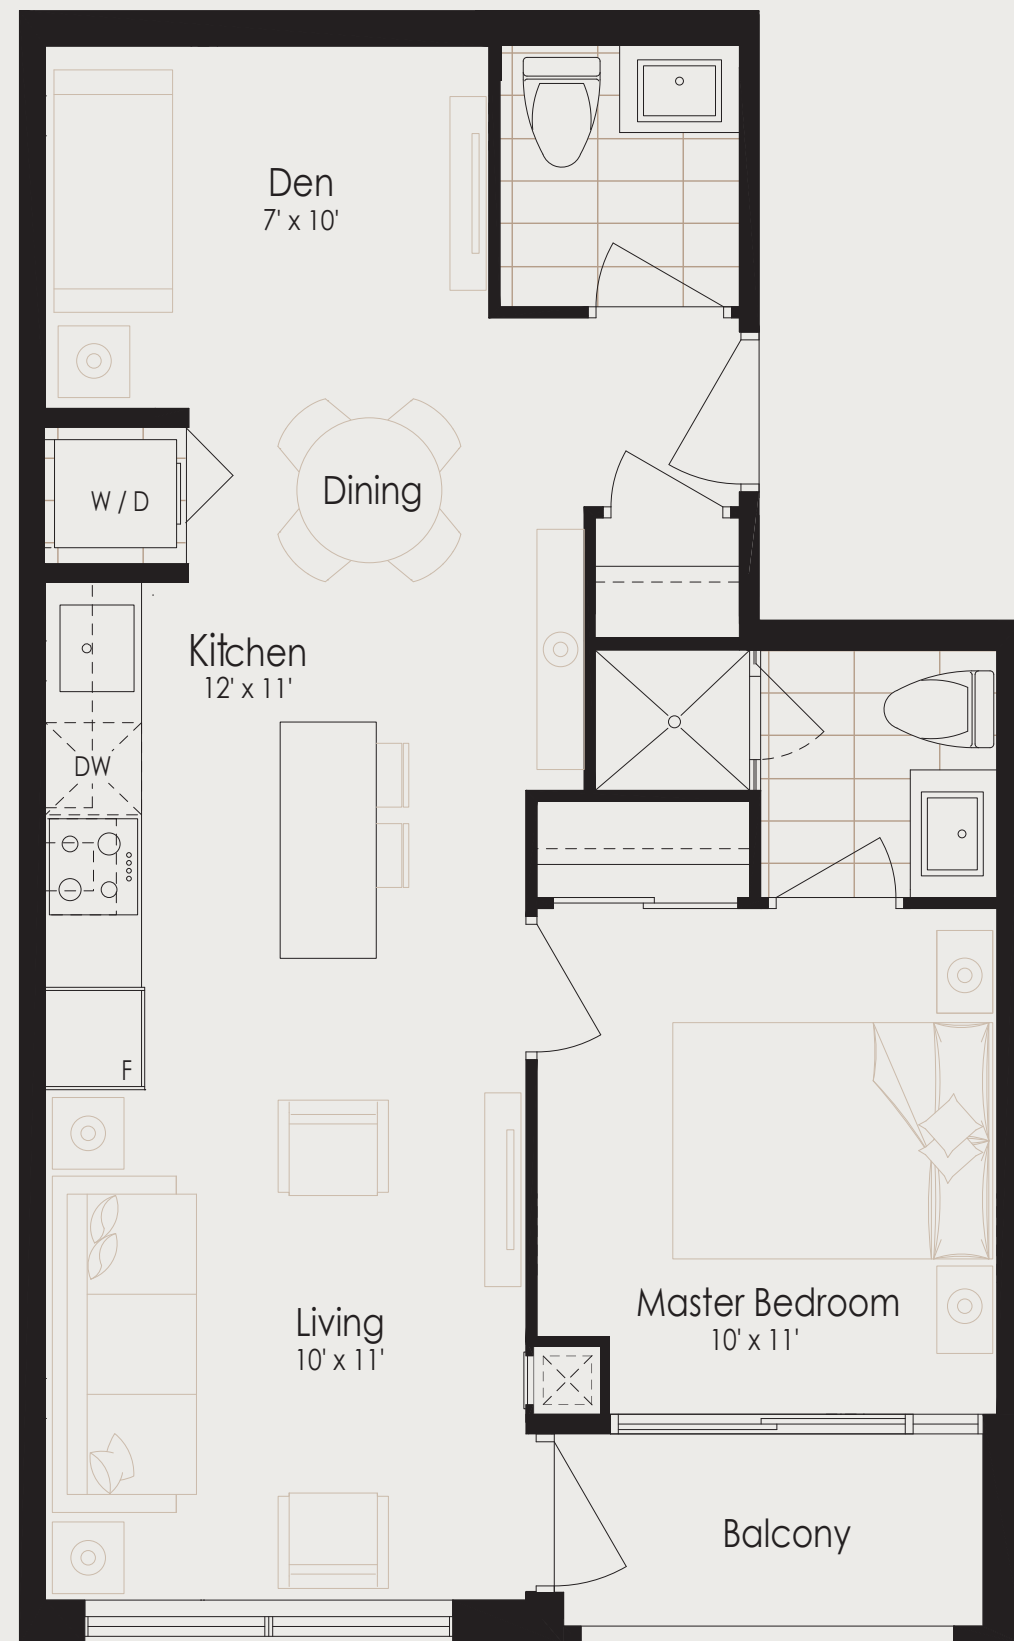

TOWER ONE COLLECTION

SUITE 1A+D **582**
ONE BEDROOM + DEN

SQ.FT.

6th to 26th Floor

All furniture and images are artist's concept. Specifications, terms and conditions are subject to change without notice. All options shown are upgrades. The measurements adhere to the rules and regulations of the TARION Warranty Corporation's official method for the calculation of the floor area. Actual usable floor space may vary from the stated one. E. & O.E. September 2017

SOLMAR

6th to 26th Floor

6th to 26th Floor