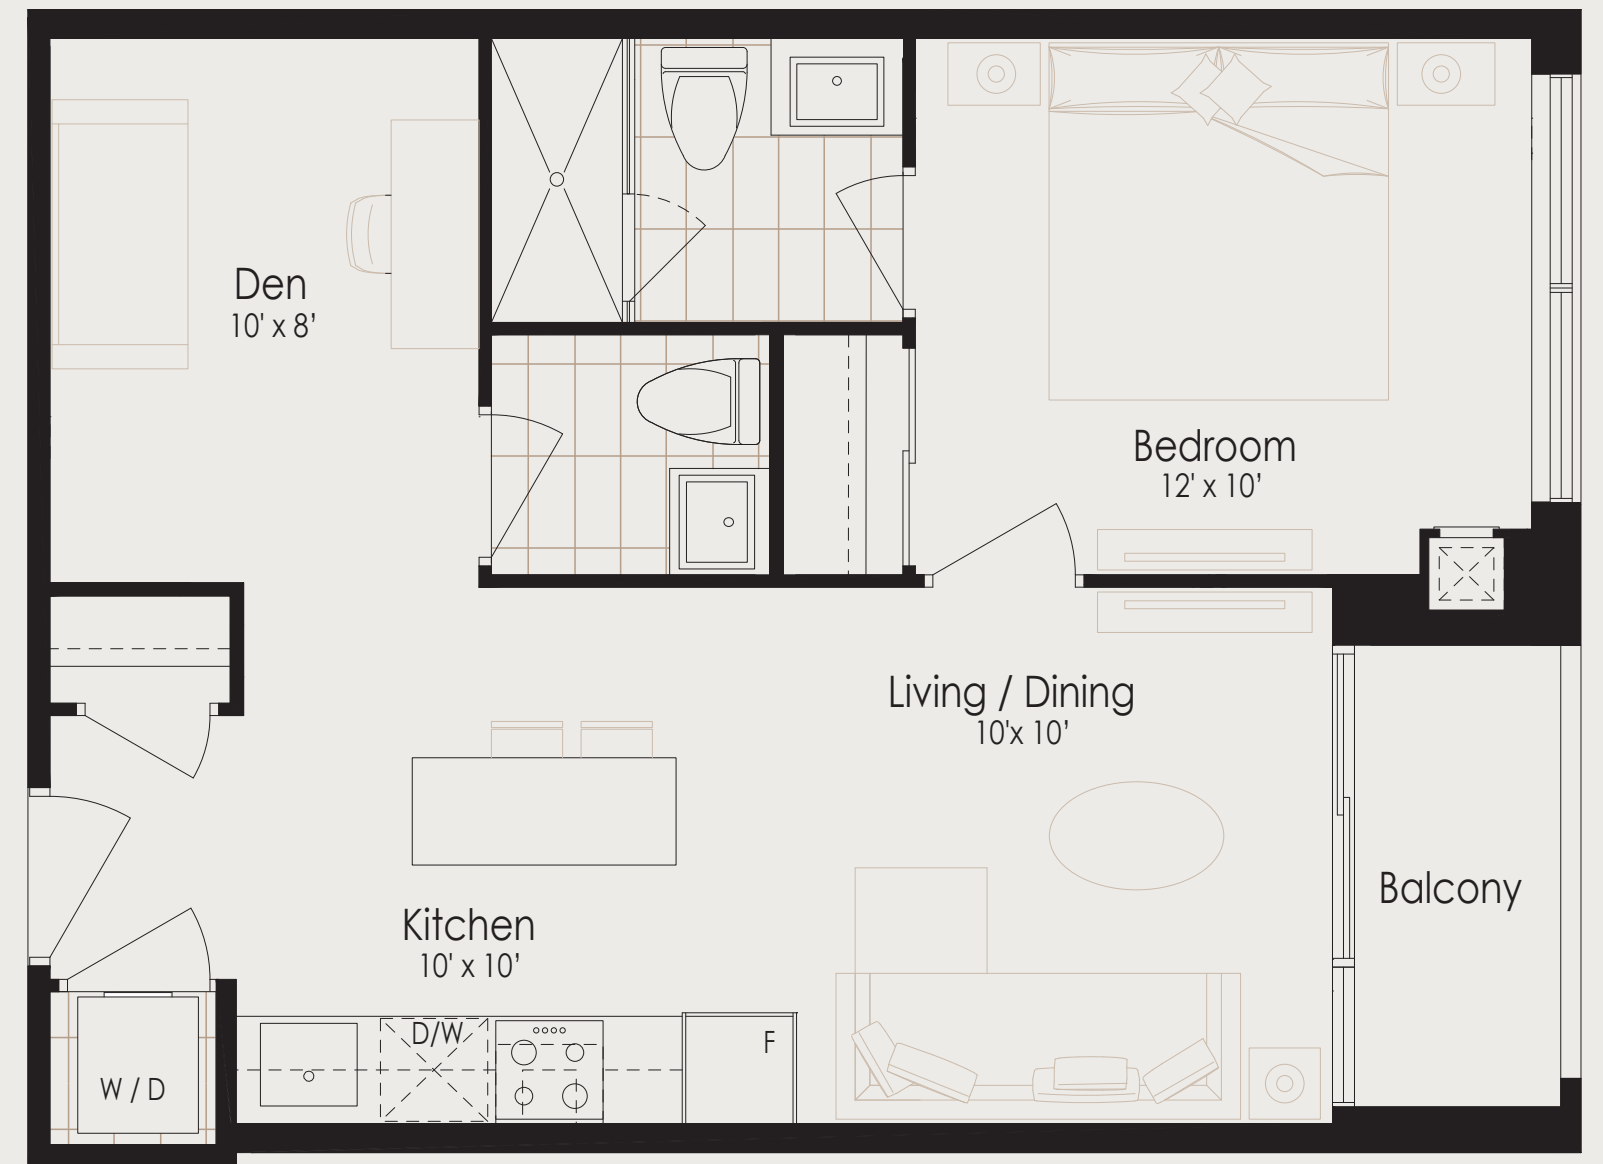

TOWER ONE COLLECTION

SUITE 1A+D **582**
ONE BEDROOM + DEN

SQ.FT.

6th to 26th Floor

All furniture and images are artist's concept. Specifications, terms and conditions are subject to change without notice. All options shown are upgrades. The measurements adhere to the rules and regulations of the TARION Warranty Corporation's official method for the calculation of the floor area. Actual usable floor space may vary from the stated one. E. & O.E. September 2017

SOLMAR

6th to 26th Floor

6th to 26th Floor