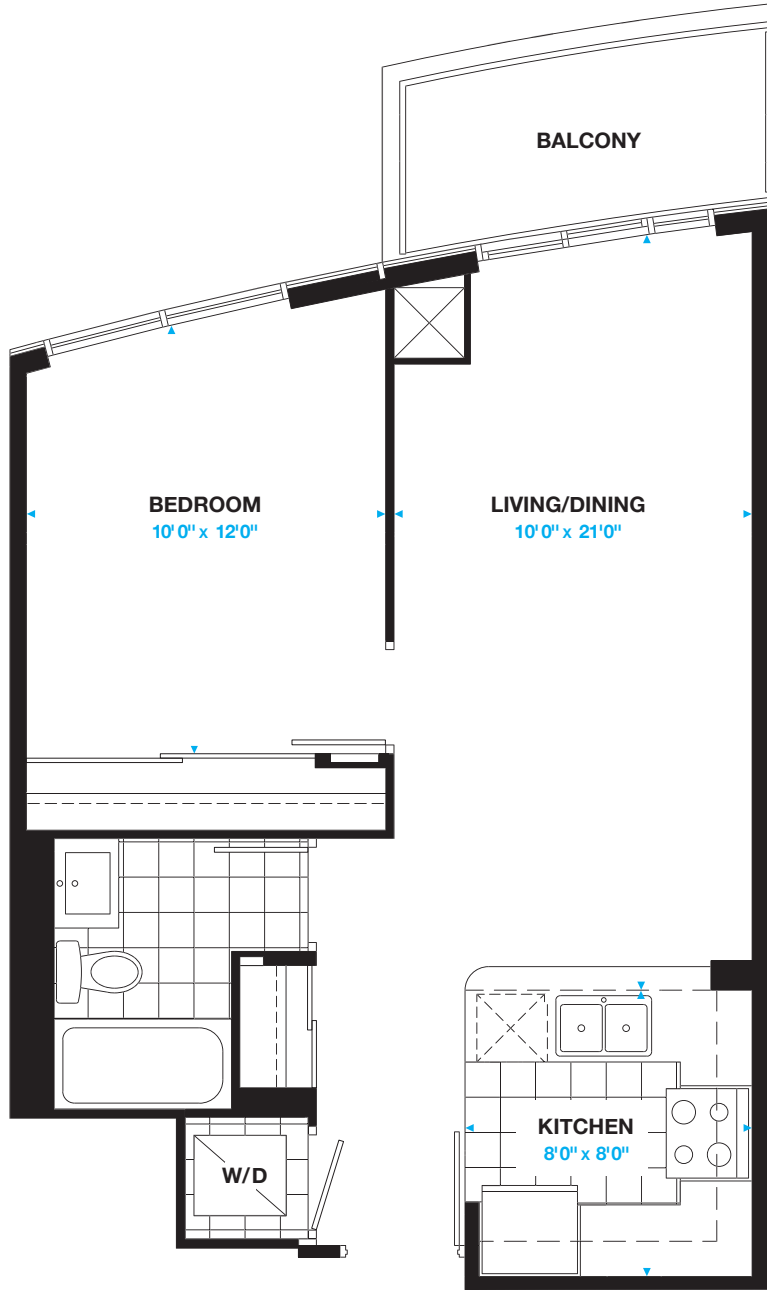

Residence 19
1 Bedroom

Suite Area: 574 sq.ft.
Balcony Area: 60 sq.ft.
Total Area: 634 sq.ft.

Floors 18-33