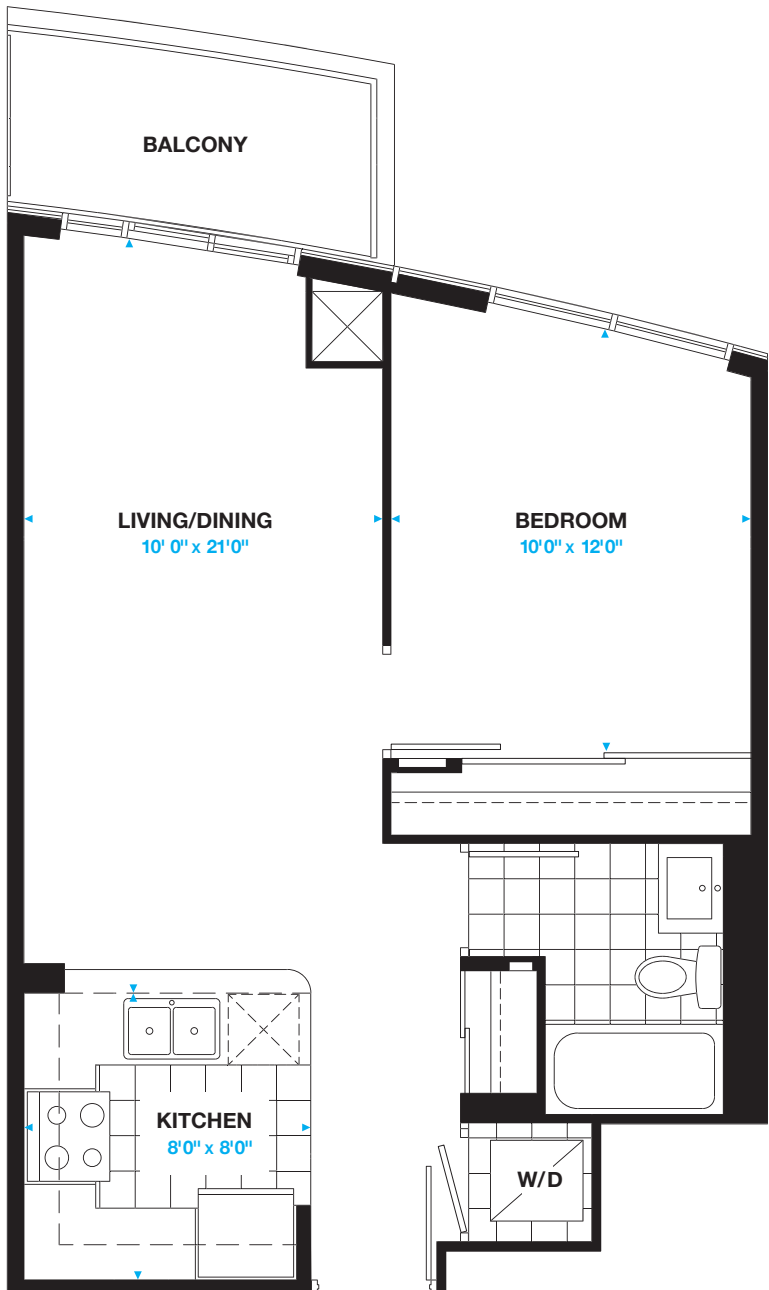

Residence 17
1 Bedroom

Suite Area: 575 sq.ft.
Balcony Area: 60 sq.ft.
Total Area: 635 sq.ft.

Floors 5-17