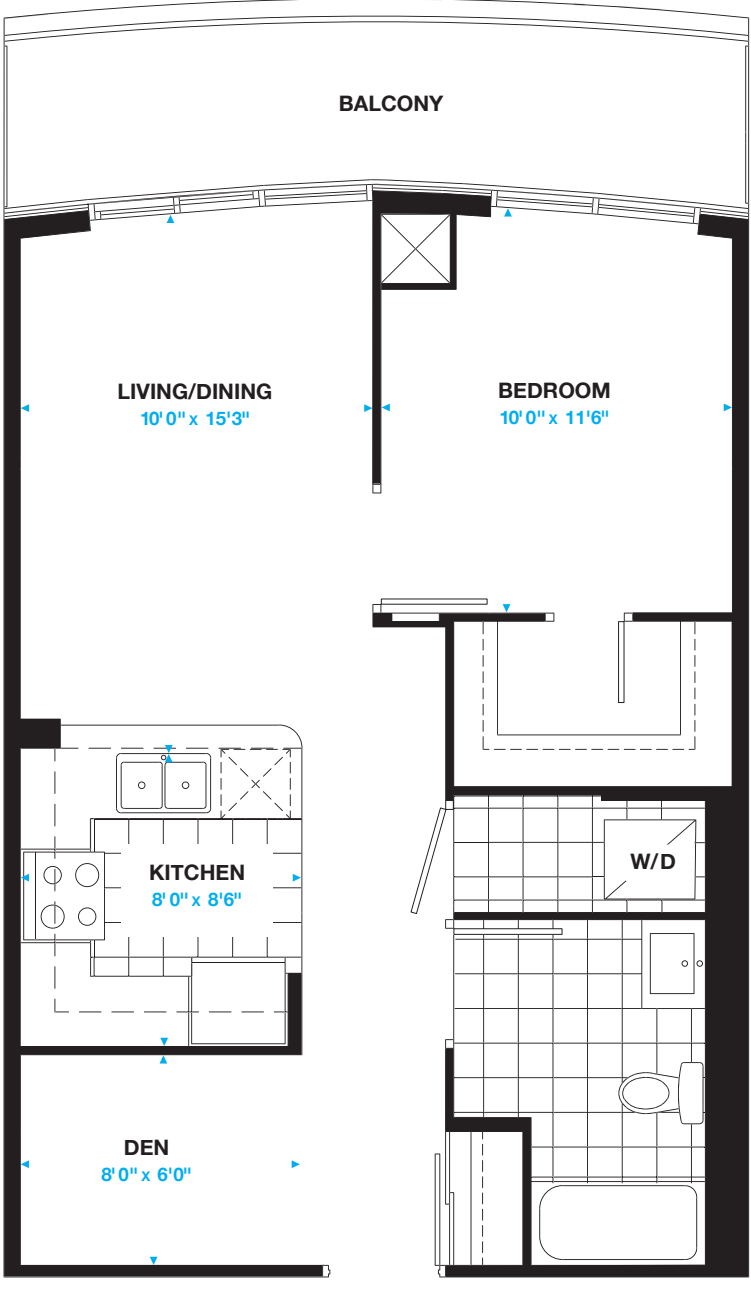

Residence 16
1 Bedroom + Den

Suite Area: 650 sq.ft.
Balcony Area: 115 sq.ft.
Total Area: 765 sq.ft.

Floors 5-17