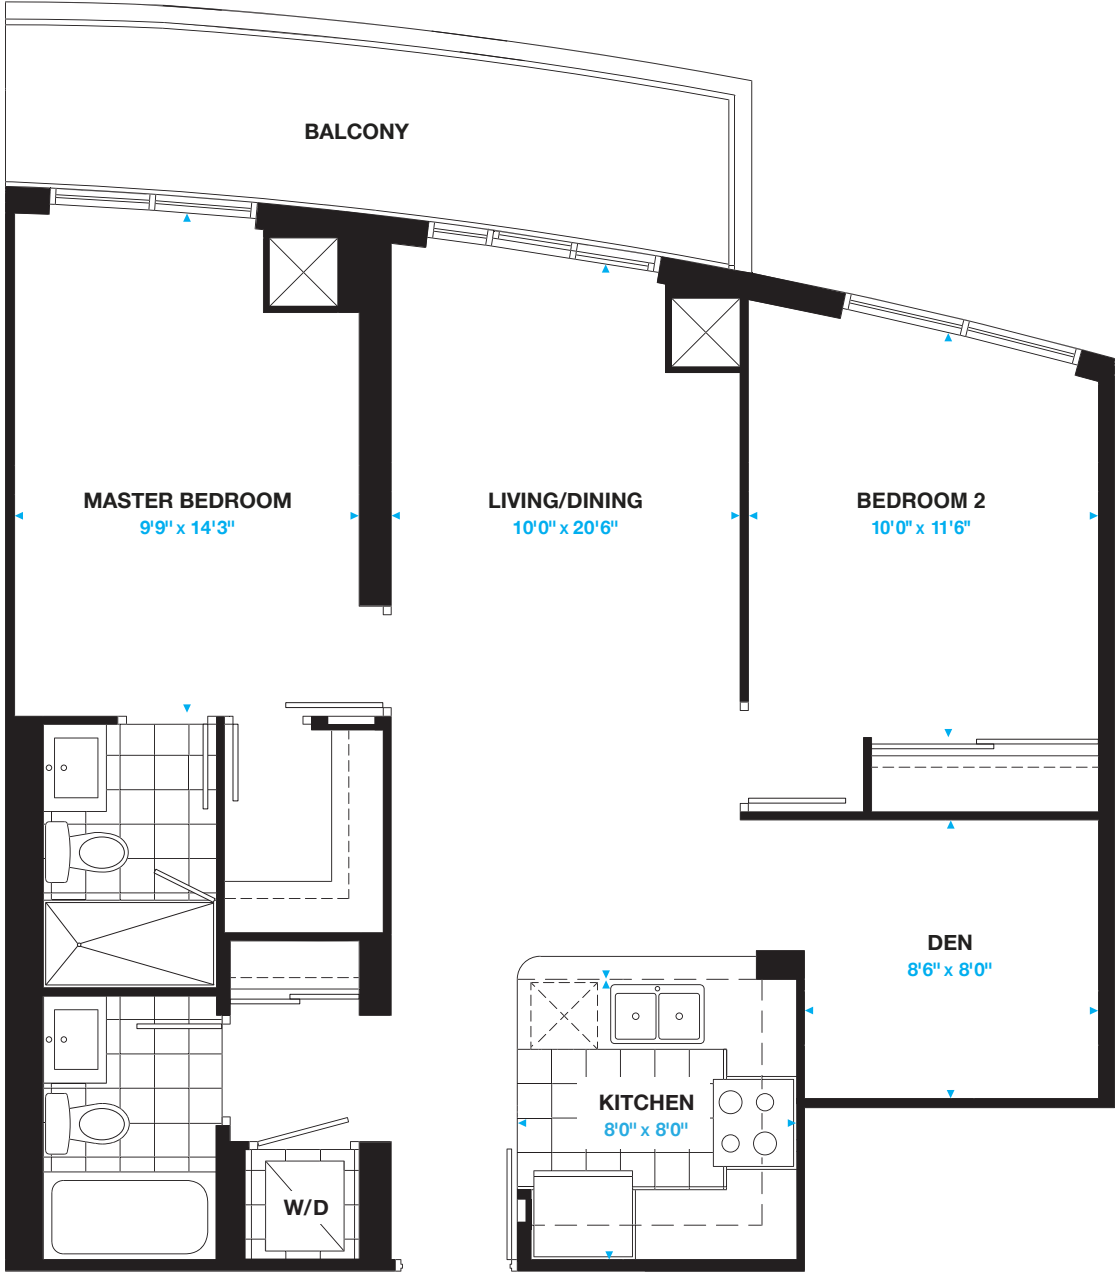

Residence 16

2 Bedroom + Den

Suite Area: 885 sq.ft.

Balcony Area: 117 sq.ft.

Total Area: 1,002 sq.ft.

Floors 18-33