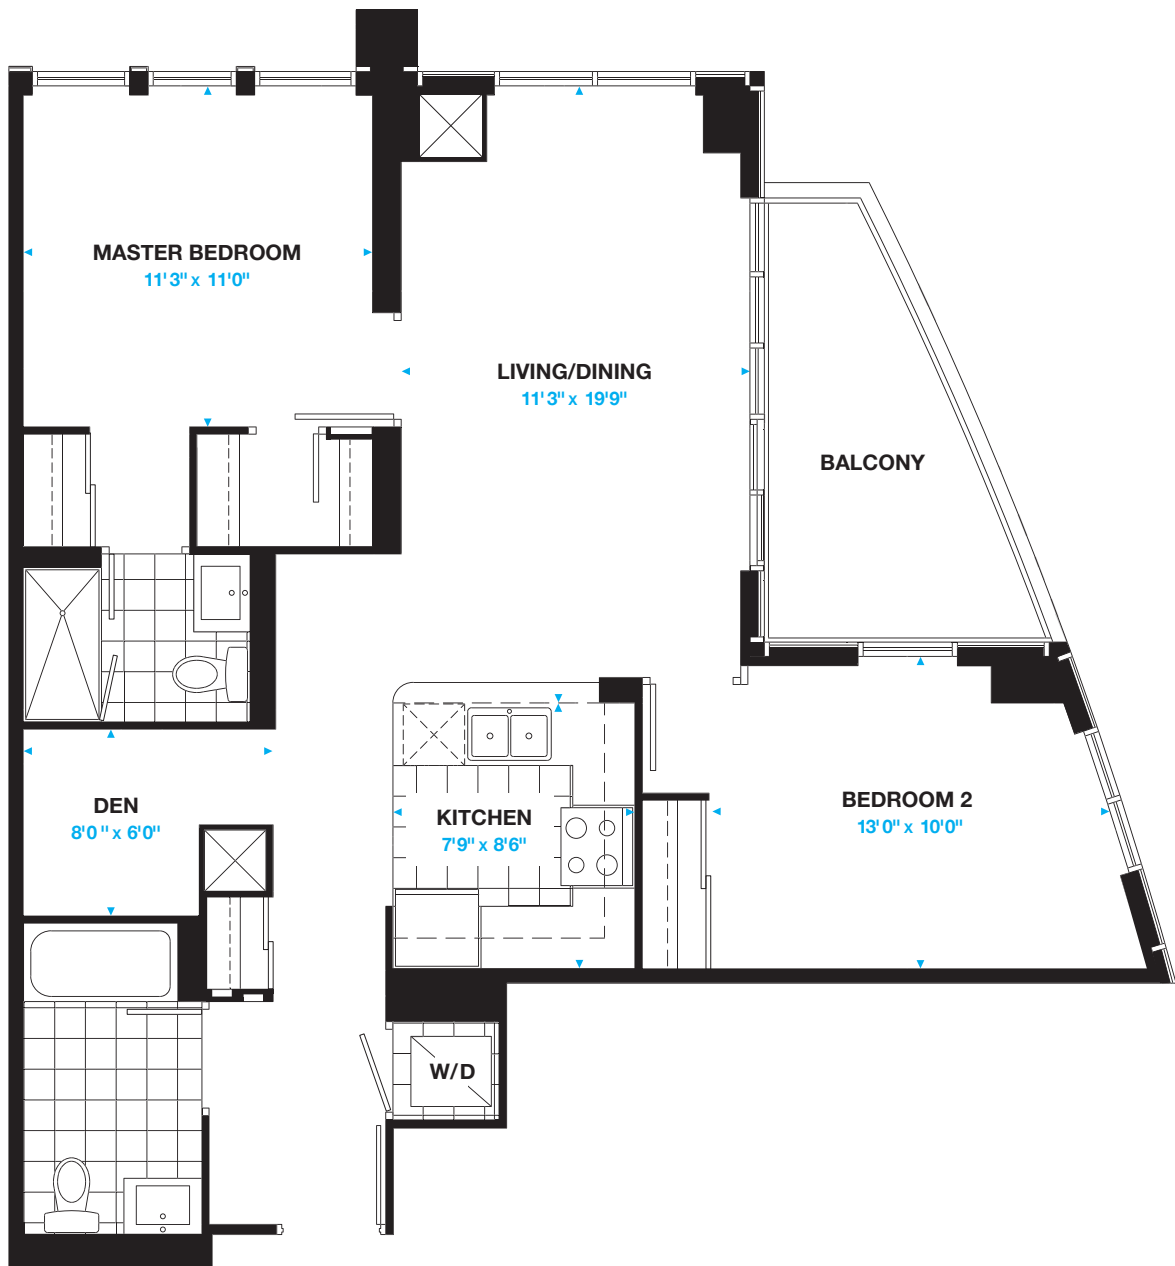

Residence 18
2 Bedroom + Den

Suite Area: 960 sq.ft.

Balcony Area: 99 sq.ft.

Total Area: 1,059 sq.ft.

Floors 18-33