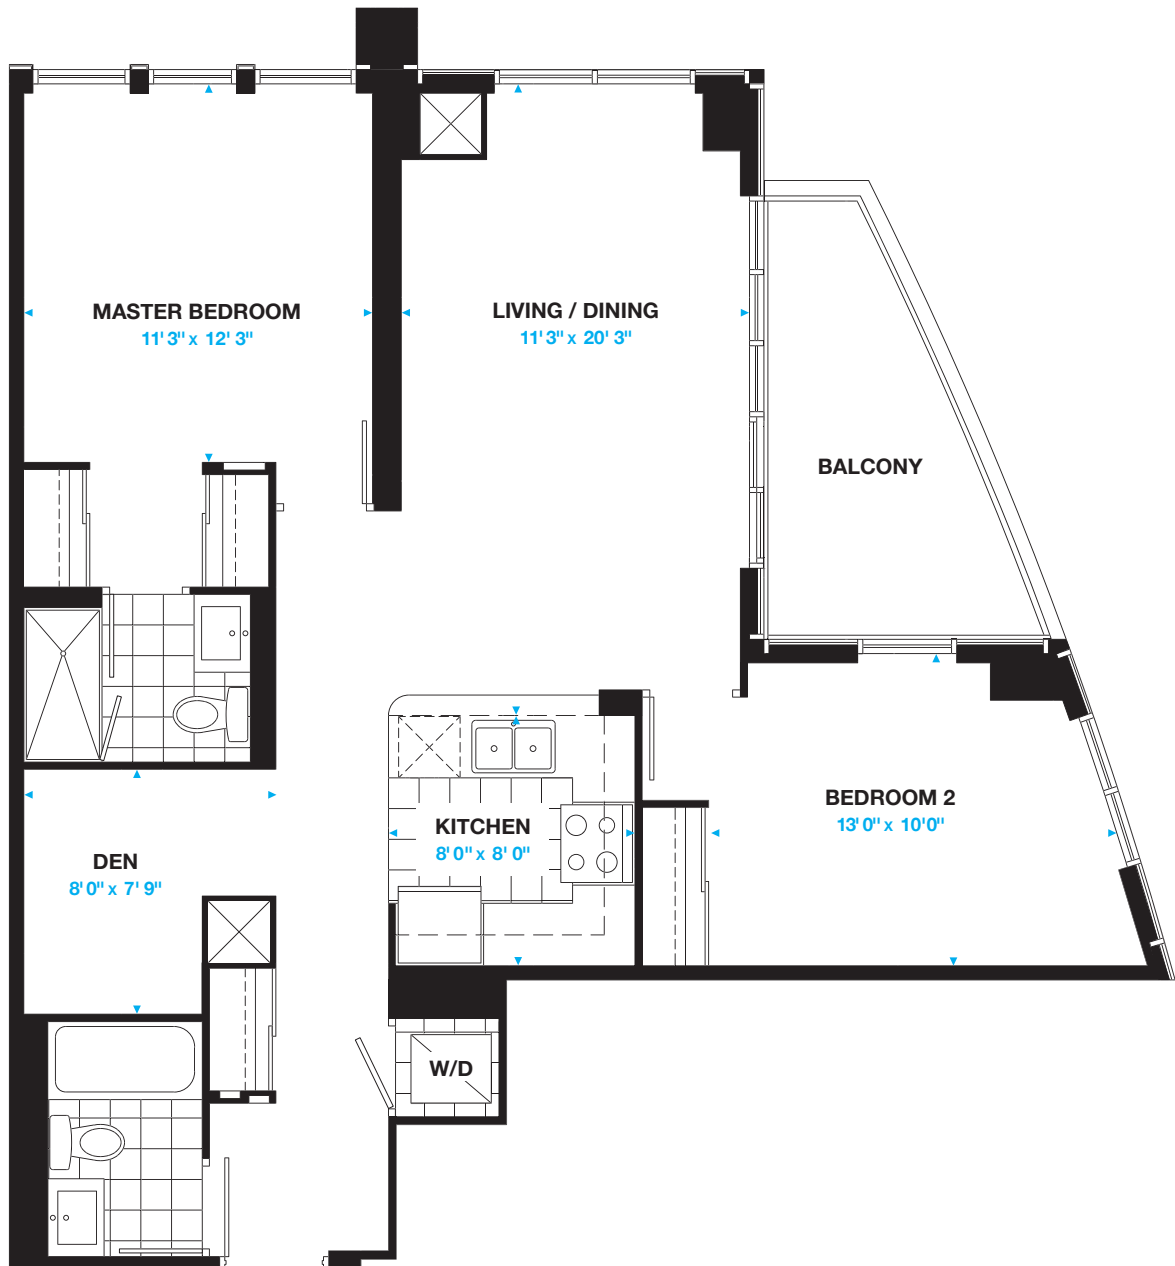

PERLA

Residence 14 2 Bedroom + Den

Suite Area: 967 sq.ft.

Balcony Area: 99 sq.ft.

Total Area: 1,066 sq.ft.

Floors 5-17