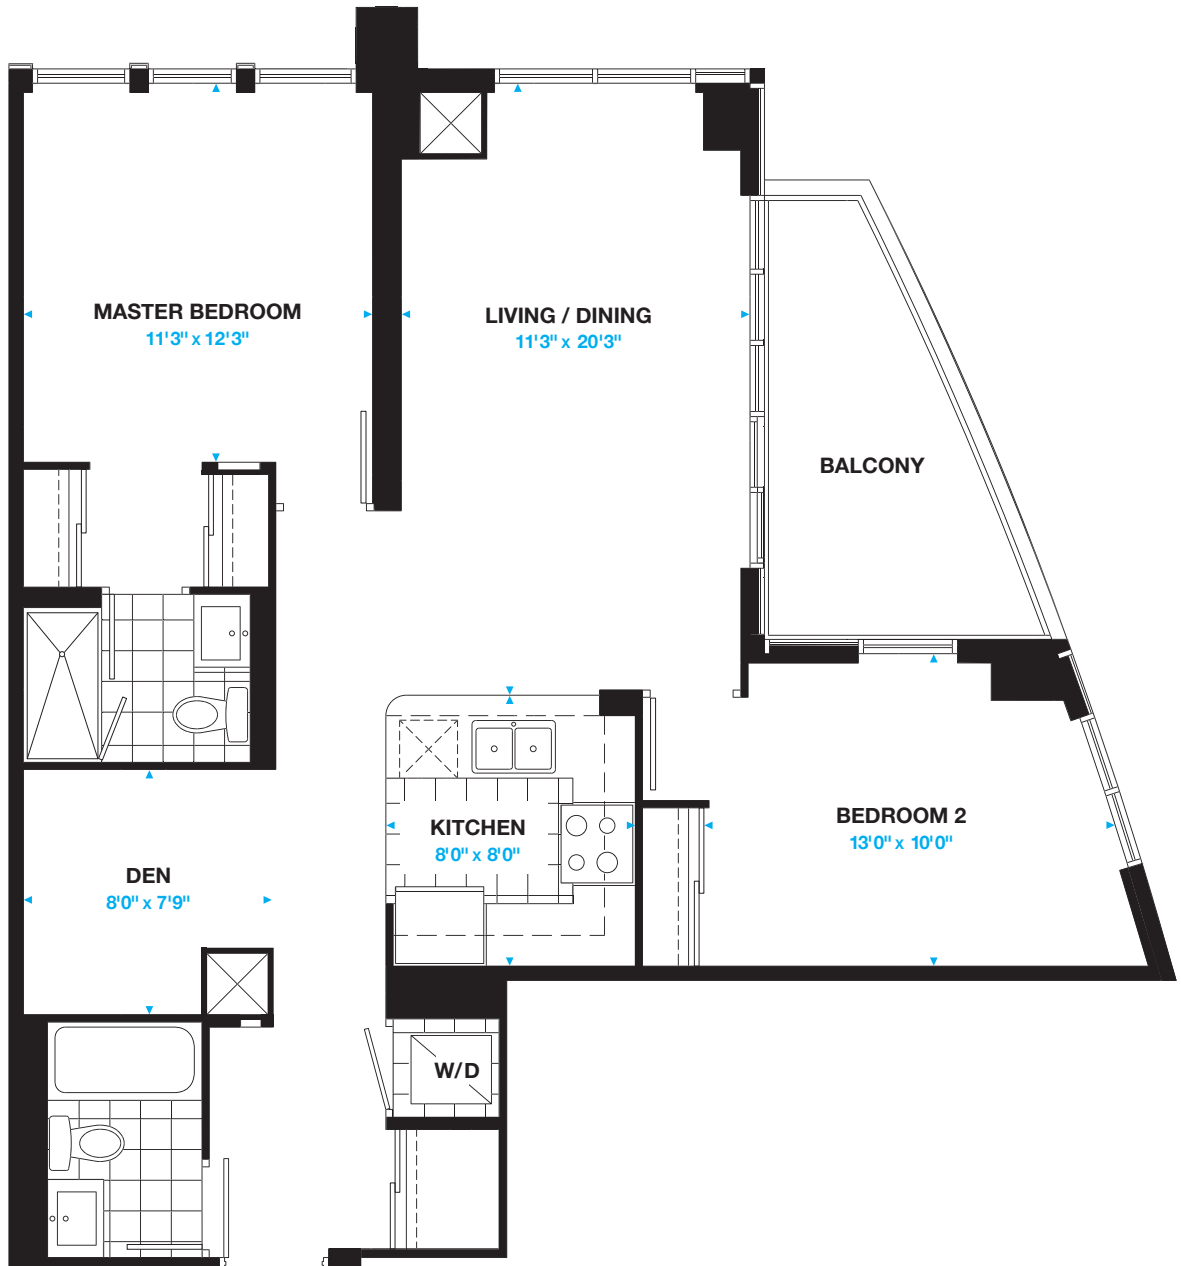

Residence 14
2 Bedroom + Den

Suite Area: 983 sq.ft.

Balcony Area: 99 sq.ft.

Total Area: 1,082 sq.ft.

Floors 18-33